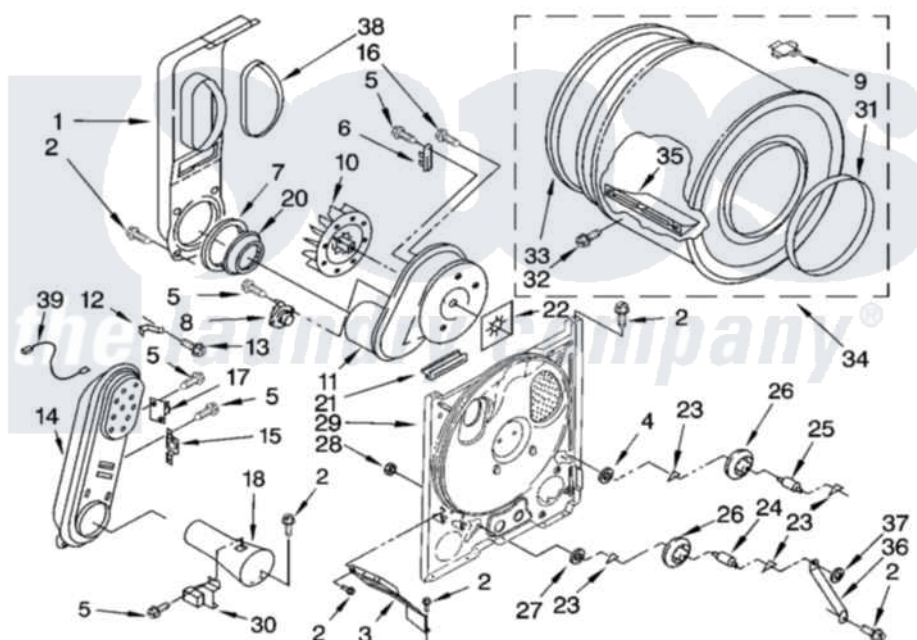

Whirlpool 7MLGR3624JT4 04 - BULKHEAD PARTS

BULKHEAD PARTS For Models: 7MLGR3624JQ4, 7MLGR3624JT4 (Designer White) (Biscuit)

8180246

7

Whirlpool [Residential Whirlpool 7MLGR3624JT4 Dryer Parts](#) Parts Diagram 04 - BULKHEAD PARTS
Click on the part number to view part

Item	Original Part Number	Replaced By	Status	Part Description
1	694283	279505		Chute
2	343641	681414		Screw, 10AB X 1/2
3	3406022			Bracket, Bulkhead
4	3388703			Washer, Support
5	90767			Screw, 8A X 3/8 HeX Washer Head Tapping
6	3392519			Thermal Limiter
7	347139			Seal, Lint Chute
8	660039	694674		Thermistor-Fix
9	8066086			Plug, Drum Hole
10	694089			Wheel, Blower
11	8557384	8577230		Housing, Blower
12	3398161			CLIP
13	489463			Screw, 8-18 X 1/16
14	8530285	279980		Box
15	3403140			Thermostat, High-Limit 205F
16	3390647	488729		Screw

17	280010		Kit, Thermal Cut-Off
18	8066048		Funnel, Burner
20	696302		Shield, Exhaust
21	3392247	686889	Pad
22	3394196		Seal, Blower Shaft
23	690997		Washer, Thrust
24	3399506	W10359270	Shaft, Drum Roller Threads
25	3399507	W10359269	Shaft, Drum Roller Threads
26	3397588	349241T	Support
27	348197		Washer, Support
28	3359452		Nut, Lock
29	8529955	279793	Bulkhead
30	338906		Radiant, Sensor
31	3394508		Ring, Bearing
32	97787	W10109200	Screw, Baffle Mounting
33	8066085	239087	Seal
34	3396775		Drum Assembly
35	342847		Baffle, Drum
36	3976435		Bracket, Support
37	90296		Nut, Push On
38	339956		Seal, Air Duct To Bulkhead
39	3401707		Jumper, Tco-High Limit