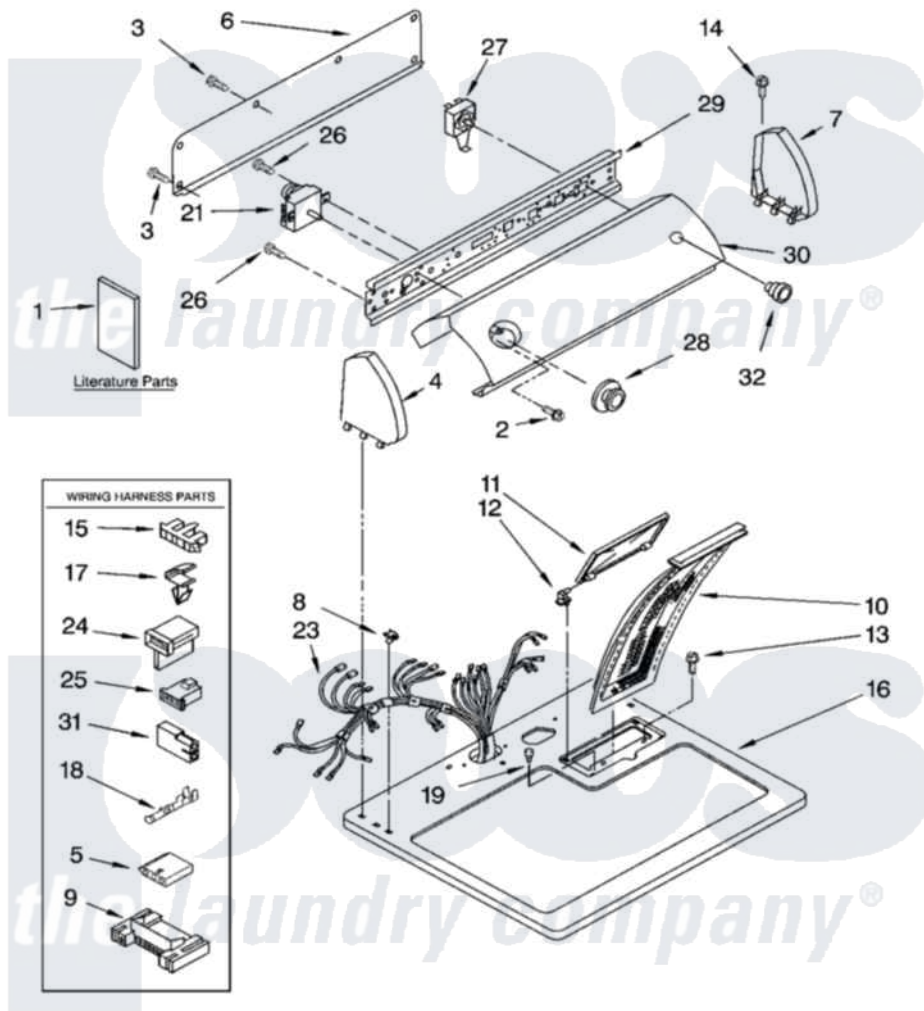

Whirlpool 7MLGR4634JQ4 01 - TOP AND CONSOLE PARTS

TOP AND CONSOLE PARTS

For Models: 7MLGR4634JQ4, 7MLGR4634JT4
(Designer White) (Biscuit)

29" GAS DRYER

03-04 Litho in U.S.A. (djc)

1

Part No. 8180247

Whirlpool Residential Whirlpool 7MLGR4634JQ4 Dryer Parts Parts Diagram 01 - TOP AND CONSOLE PARTS

[Click on the part number to view part](#)

Item	Original Part Number	Replaced By	Status	Part Description
1	LIT8543094		Not Available	Use And Care Guide
"	LIT3978910		Not Available	Literature Parts (Installation Instructions (Spanish))
"	LIT8533203		Not Available	Wiring Diagram
"	N/A		Not Available	Following May Be Purchased
"	N/A		Not Available	DO-IT-YOURSELF REPAIR MANUALS
"	LIT677818	677818L		Diy
2	3400859			Screw, Grounding
3	693995			Screw, Hex Head
4	8271365	279962		Endcap
"	8271368	279965		Endcap
5	3936144			Do-It-Yourself Repair Manuals
6	8274261			Do-It-Yourself Repair Manuals
7	8271359	279962		Endcap
"	8271362	279965		Endcap
8	357213			Nut, Push-In