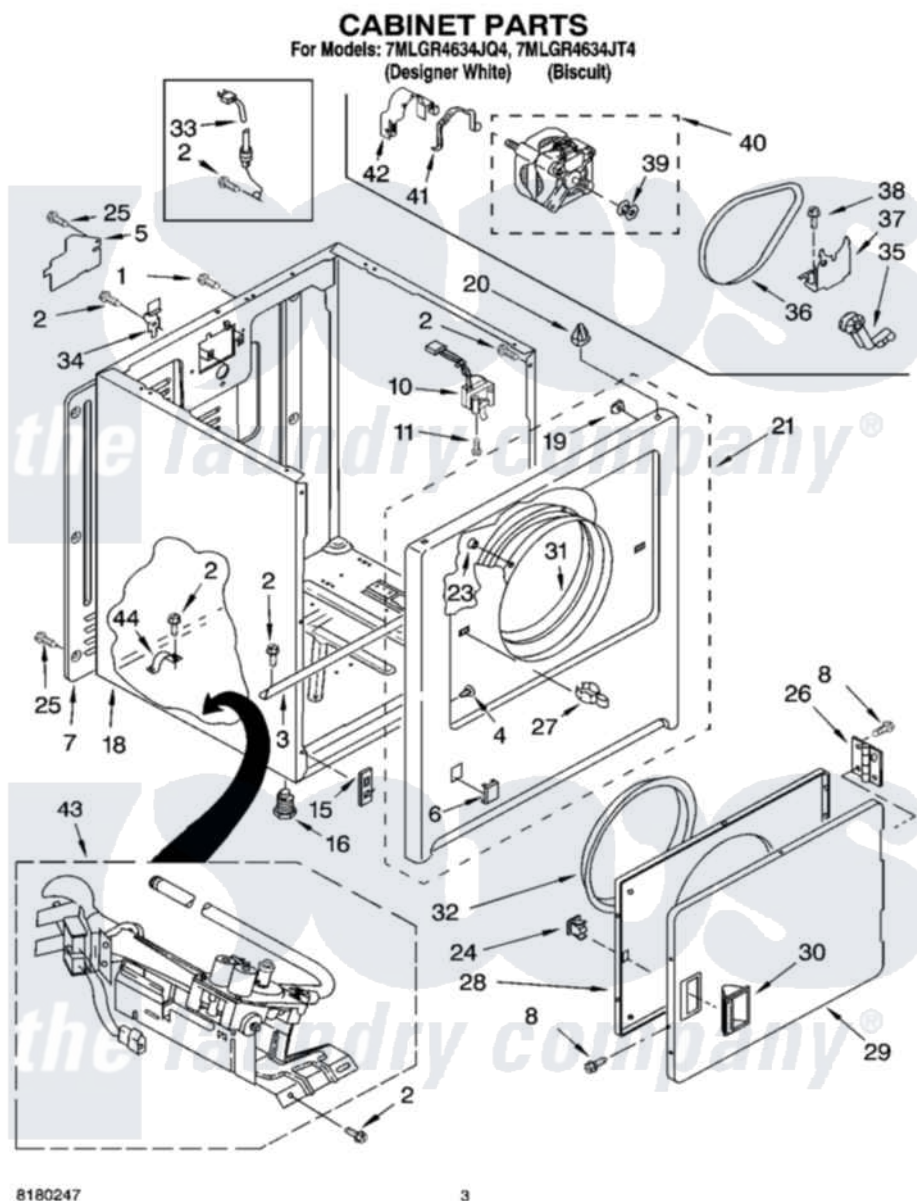

Whirlpool 7MLGR4634JQ4 02 - CABINET PARTS

Whirlpool [Residential Whirlpool 7MLGR4634JQ4 Dryer Parts](#) Parts Diagram 02 - CABINET PARTS
Click on the part number to view part

Item	Original Part Number	Replaced By	Status	Part Description
1	697776	4331106		Screw, No.10-32 X 7/16
2	343641	681414		Screw, 10AB X 1/2
3	8541400			Bracket, Cabinet
4	3404413			Plug, Hinge Hole
"	3404415			Plug, Hinge Hole
5	3396795			Cover, Terminal Block
6	3394975			Plug, Front Panel
"	3394978			Plug, Front Panel
7	3396807	280040		Panel-Rear
8	342055	488627		Screw
10	3406104	3406105		Door Switch Assembly
11	697773	3395530		Screw
15	3394083			Clip, Front Panel
16	3392100	49621		Feet-Leveling
"	279810			Foot-Optional
18	8530603	8533643		Cabinet

"	8530606	3977306	Cabinet
19	98234		Clip, U-Bend
20	690363	18776	Lock, Front Top
21	3403574	279846	Panel
"	3403577	279932	Panel
23	685203	279220	Clip
24	690081	279570	Latch
25	693995		Screw, Hex Head
26	3405514	W10362431	Hinge And Pin Assembly
27	696144	279570	Latch
28	3403371		Door, Inner
29	3403361		Door Front
"	3403363		Door, Front
30	3405184		Handle, Door
"	3405189		Handle, Door
31	8066124	279264	Air Channel Box
32	3405245		5/16-18 X 3/4
33	344020	3401402	Cord, Power
34	238088	8066217	Hinge, Top
35	691366		Idler And Pulley Assembly
36	8066065	341241	Belt
37	348780		Base, Motor
38	3400500		Bolt, 3405245 5/16-18 X 3/4
39	3394341	W10299847	Pulley-Motor
40	8538262	279827	Motor-Drve
41	660658		Clamp, Motor Mounting 343481 685441
42	3404162		Clamp, Motor
43	8318272	W10465748	Burner-Gas
44	341029		Clamp, Pipe Door Spring