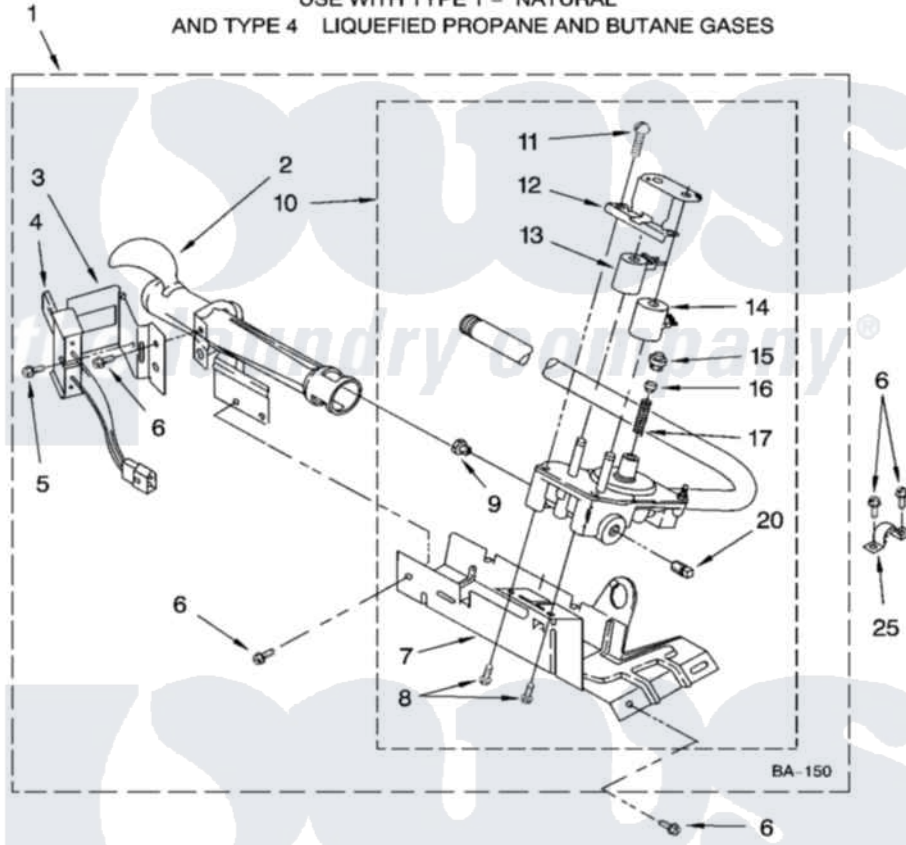

Whirlpool 7MLGR4634JQ4 03 - 8318272 BURNER ASSEMBLY

8318272 BURNER ASSEMBLY

For Models: 7MLGR4634JQ4, 7MLGR4634JT4

(Designer White) (Biscuit)

USE WITH TYPE 1 - NATURAL

AND TYPE 4 LIQUEFIED PROPANE AND BUTANE GASES

8180247

5

Whirlpool [Residential Whirlpool 7MLGR4634JQ4 Dryer Parts](#) Parts Diagram 03 - 8318272 BURNER ASSEMBLY
 Click on the part number to view part

Item	Original Part Number	Replaced By	Status	Part Description
1	8318272	W10465748		Burner-Gas
2	688617	693140		Burner
3	694298			Bracket, Ignitor
4	686590	279311		Ignitor
5	3393909			Screw, 8-32 X 7/8
6	343641	681414		Screw, 10AB X 1/2
7	693986			Base, Burner
8	3387057			Screw, 10-16 X 1/2 Orifice, Burner
9	234826			Orifice, Burner Type 1
"	229742			Orifice, Burner
"	234868			Orifice, Burner
10	8318277	W10337269		Valve-Gas
11	694421			Screw, Bracket Mounting
12	694538			Bracket, Shunt
13	694540			Coil, 60 Hz
14	694539			Coil, 60 Hz

15	694424		Leak, Limiter
16	694423		Screw, Regulator Adjustment
17	694422		Spring, Regulator
20	239822	W10295523	Plug, Pipe
25	341029		Clamp, Pipe Door Spring
"	694572	49572A	Conversion Kit To Type L.p.g.f
"	N/A		Not Available