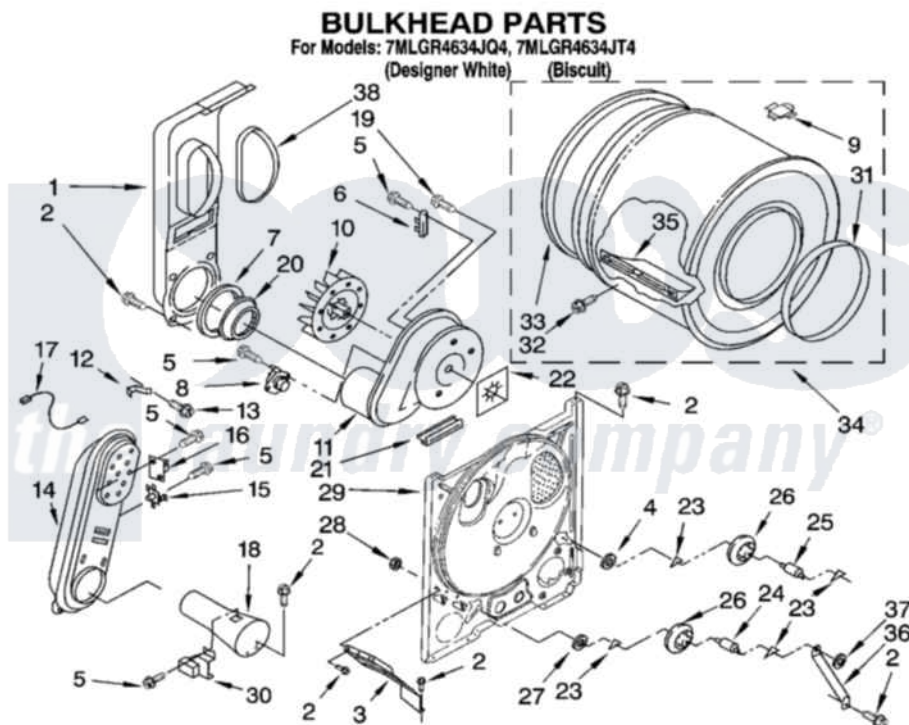

Whirlpool 7MLGR4634JQ4 04 - BULKHEAD PARTS

8180247

7

Whirlpool [Residential Whirlpool 7MLGR4634JQ4 Dryer Parts](#) Parts Diagram 04 - BULKHEAD PARTS
Click on the part number to view part

Item	Original Part Number	Replaced By	Status	Part Description
1	694283	279505		Chute
2	343641	681414		Screw, 10AB X 1/2
3	3406022			Bracket, Bulkhead
4	3388703			Washer, Support
5	90767			Screw, 8A X 3/8 HeX Washer Head Tapping
6	3392519			Thermal Limiter
7	347139			Seal, Lint Chute
8	3387134			Thermostat, Internal-Bias
9	8066086			Plug, Drum Hole
10	694089			Wheel, Blower
11	8557384	8577230		Housing, Blower
12	3398161			CLIP
13	489463			Screw, 8-18 X 1/16
14	8530285	279980		Box
15	3403140			Thermostat, High-Limit 205F
16	280010			Kit, Thermal Cut-Off

17	3401707		Jumper, Tco-High Limit
18	8066048		Funnel, Burner
19	3390647	488729	Screw
20	696302		Shield, Exhaust
21	3392247	686889	Pad
22	3394196		Seal, Blower Shaft
23	690997		Washer, Thrust
24	3399506	W10359270	Shaft, Drum Roller Threads
25	3399507	W10359269	Shaft, Drum Roller Threads
26	3397588	349241T	Support
27	348197		Washer, Support
28	3359452		Nut, Lock
29	8529955	279793	Bulkhead
30	338906		Radiant, Sensor
31	3394509		Ring, Bearing
32	97787	W10109200	Screw, Baffle Mounting
33	8066085	239087	Seal
34	3396777	697760	Drum
35	342847		Baffle, Drum
36	3976435		Bracket, Support
37	90296		Nut, Push On
38	339956		Seal, Air Duct To Bulkhead