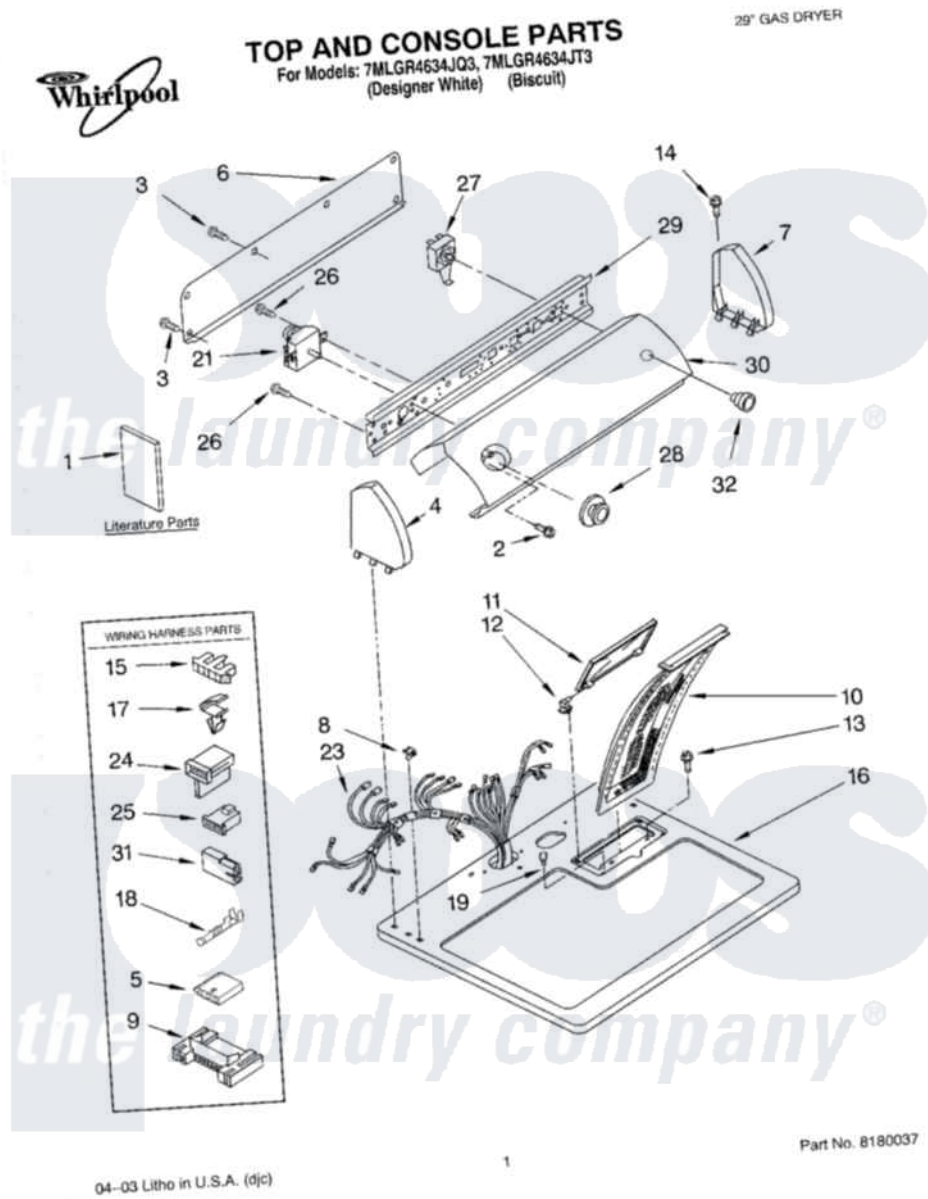

Whirlpool 7MLGR4634JT3 01 - TOP AND CONSOLE PARTS

04-03 Litho in U.S.A. (d/c)

Part No. B180037

Whirlpool Residential Whirlpool 7MLGR4634JT3 Dryer Parts Parts Diagram 01 - TOP AND CONSOLE PARTS
Click on the part number to view part

Item	Original Part Number	Replaced By	Status	Part Description
1	LIT8543094		Not Available	Use And Care Guide
"	LIT3978910		Not Available	Literature Parts (Installation Instructions (Spanish))
"	LIT8533203		Not Available	Wiring Diagram
"	N/A		Not Available	Following May Be Purchased
"	N/A		Not Available	DO-IT-YOURSELF REPAIR MANUALS
"	LIT677818	677818L		Diy
2	3400859			Screw, Grounding
3	693995			Screw, Hex Head
4	8271365	279962		Endcap
"	8271368	279965		Endcap
5	3936144			Do-It-Yourself Repair Manuals
6	8274261			Do-It-Yourself Repair Manuals
7	8271359	279962		Endcap
"	8271362	279965		Endcap
8	357213			Nut, Push-In