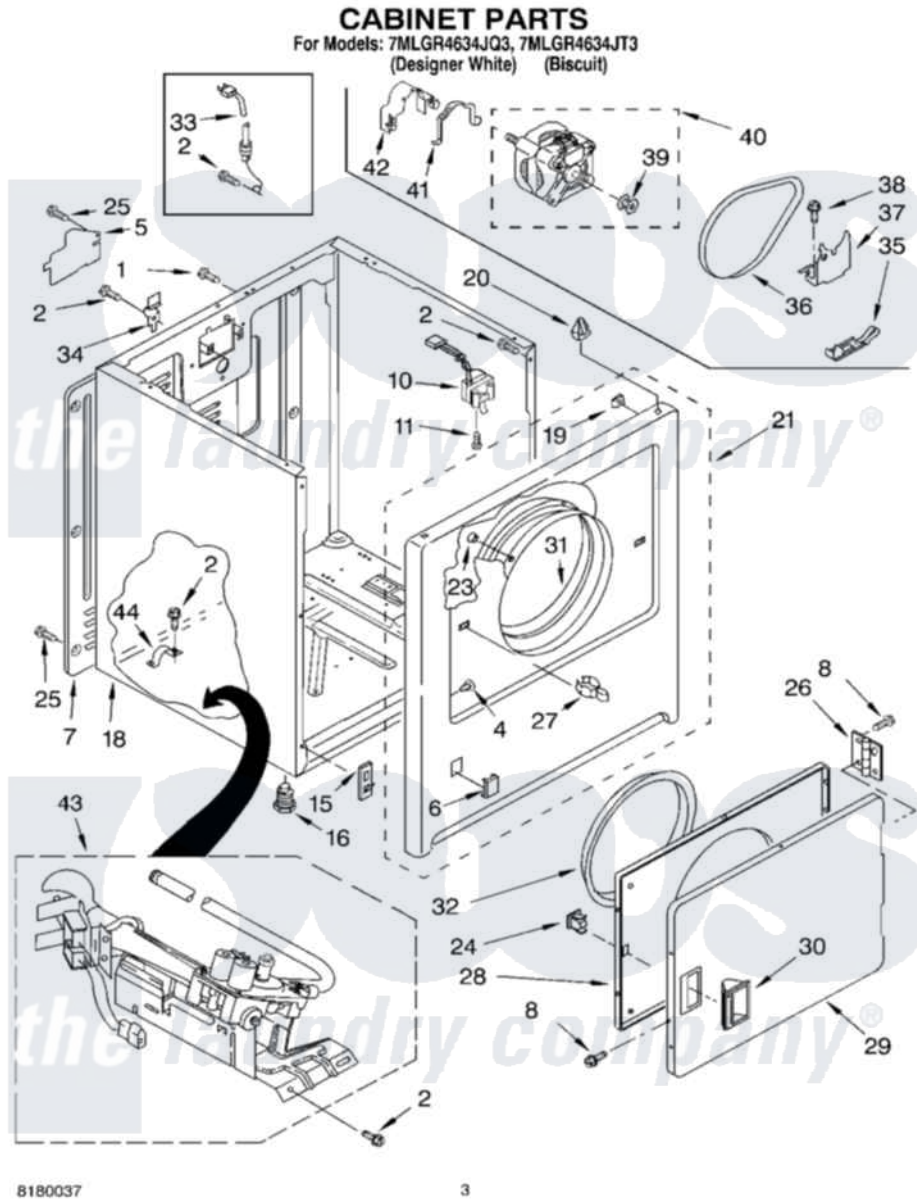

# Whirlpool 7MLGR4634JT3 02 - CABINET PARTS

Whirlpool [Residential Whirlpool 7MLGR4634JT3 Dryer Parts](#) Parts Diagram 02 - CABINET PARTS  
Click on the part number to view part

Item	Original Part Number	Replaced By	Status	Part Description
1	697776	<a href="#">4331106</a>		Screw, No.10-32 X 7/16
2	343641	<a href="#">681414</a>		Screw, 10AB X 1/2
4	<a href="#">3404413</a>			Plug, Hinge Hole
"	<a href="#">3404415</a>			Plug, Hinge Hole
5	<a href="#">3396795</a>			Cover, Terminal Block
6	<a href="#">3394975</a>			Plug, Front Panel
"	<a href="#">3394978</a>			Plug, Front Panel
7	3396807	<a href="#">280040</a>		Panel-Rear
8	342055	<a href="#">488627</a>		Screw
10	3406104	<a href="#">3406105</a>		Door Switch Assembly
11	697773	<a href="#">3395530</a>		Screw
15	<a href="#">3394083</a>			Clip, Front Panel
16	3392100	<a href="#">49621</a>		Feet-Leveling
"	<a href="#">279810</a>			Foot-Optional
18	8530603	<a href="#">8533643</a>		Cabinet
"	8530606	<a href="#">3977306</a>		Cabinet