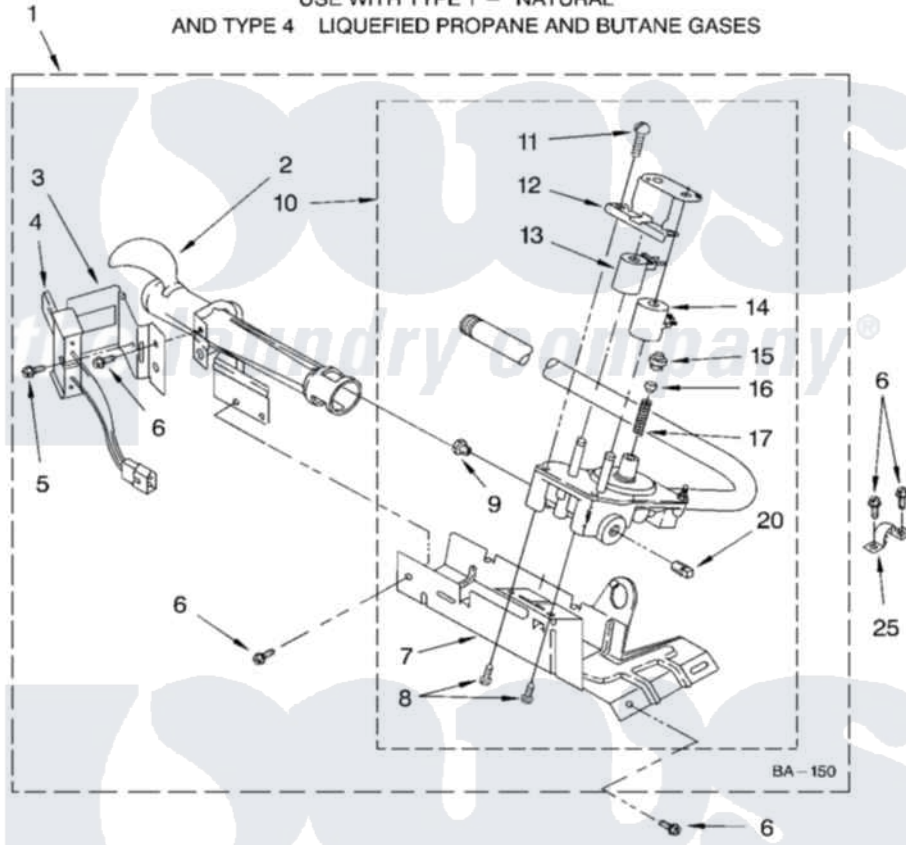

Whirlpool 7MLGR4634JT3 03 - 8318272 BURNER ASSEMBLY

8318272 BURNER ASSEMBLY

For Models: 7MLGR4634JQ3, 7MLGR4634JT3
(Designer White) (Biscuit)

USE WITH TYPE 1 - NATURAL
AND TYPE 4 LIQUEFIED PROPANE AND BUTANE GASES

8180037

5

Whirlpool [Residential Whirlpool 7MLGR4634JT3 Dryer Parts](#) Parts Diagram 03 - 8318272 BURNER ASSEMBLY
Click on the part number to view part

Item	Original Part Number	Replaced By	Status	Part Description
1	8318272	W10465748		Burner-Gas
2	688617	693140		Burner
3	694298			Bracket, Ignitor
4	686590	279311		Ignitor
5	3393909			Screw, 8-32 X 7/8
6	343641	681414		Screw, 10AB X 1/2
7	693986			Base, Burner
8	3387057			Screw, 10-16 X 1/2 Orifice, Burner
9	234826			Orifice, Burner Type 1
"	229742			Orifice, Burner
"	234868			Orifice, Burner
10	8318277	W10337269		Valve-Gas
11	694421			Screw, Bracket Mounting
12	694538			Bracket, Shunt
13	694540			Coil, 60 Hz
14	694539			Coil, 60 Hz

15	694424		Leak, Limiter
16	694423		Screw, Regulator Adjustment
17	694422		Spring, Regulator
20	239822	W10295523	Plug, Pipe
25	341029		Clamp, Pipe Door Spring
"	694572	49572A	Conversion Kit To Type L.p.g.f
"	N/A		Not Available