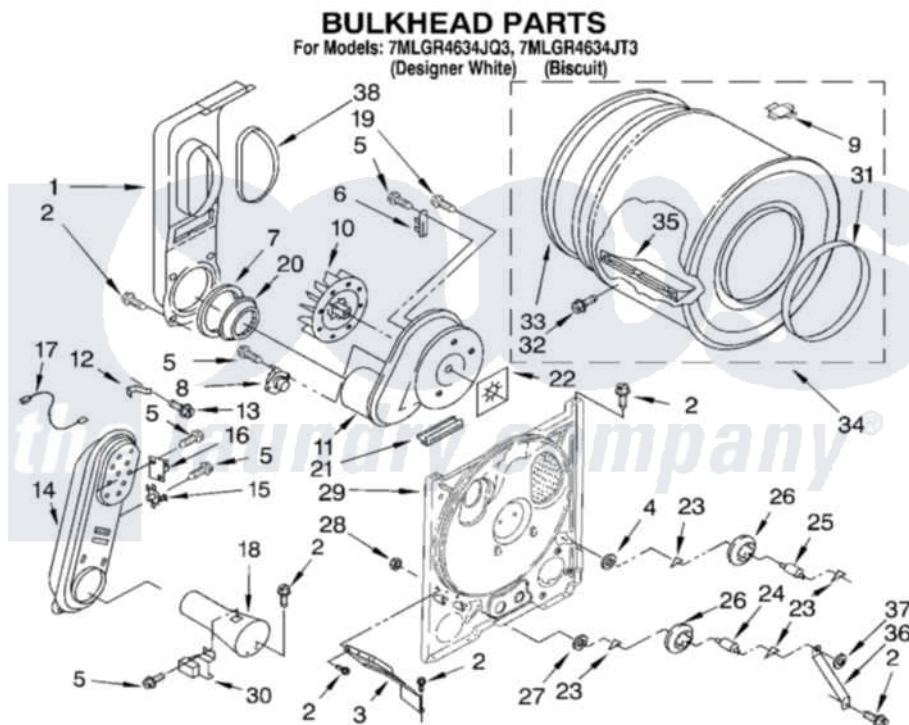

Whirlpool 7MLGR4634JT3 04 - BULKHEAD PARTS

8180037

7

Whirlpool [Residential Whirlpool 7MLGR4634JT3 Dryer Parts](#) Parts Diagram 04 - BULKHEAD PARTS
 Click on the part number to view part

Item	Original Part Number	Replaced By	Status	Part Description
1	694283	279505		Chute
2	343641	681414		Screw, 10AB X 1/2
3	3406022			Bracket, Bulkhead
4	3388703			Washer, Support
5	90767			Screw, 8A X 3/8 HeX Washer Head Tapping
6	3392519			Thermal Limiter
7	347139			Seal, Lint Chute
8	3387134			Thermostat, Internal-Bias
9	8066086			Plug, Drum Hole
10	694089			Wheel, Blower
11	3405016	8577230		Housing, Blower
12	3398161			CLIP
13	489463			Screw, 8-18 X 1/16
14	8530285	279980		Box
15	3403140			Thermostat, High-Limit 205F
16	280010			Kit, Thermal Cut-Off

17	3401707		Jumper, Tco-High Limit
18	8066048		Funnel, Burner
19	3390647	488729	Screw
20	696302		Shield, Exhaust
21	3392247	686889	Pad
22	3394196		Seal, Blower Shaft
23	690997		Washer, Thrust
24	3399506	W10359270	Shaft, Drum Roller Threads
25	3399507	W10359269	Shaft, Drum Roller Threads
26	3397588	349241T	Support
27	348197		Washer, Support
28	3359452		Nut, Lock
29	8529955	279793	Bulkhead
30	338906		Radiant, Sensor
31	3394509		Ring, Bearing
32	97787	W10109200	Screw, Baffle Mounting
33	8066085	239087	Seal
34	3396777	697760	Drum
35	342847		Baffle, Drum
36	3976435		Bracket, Support
37	90296		Nut, Push On
38	339956		Seal, Air Duct To Bulkhead