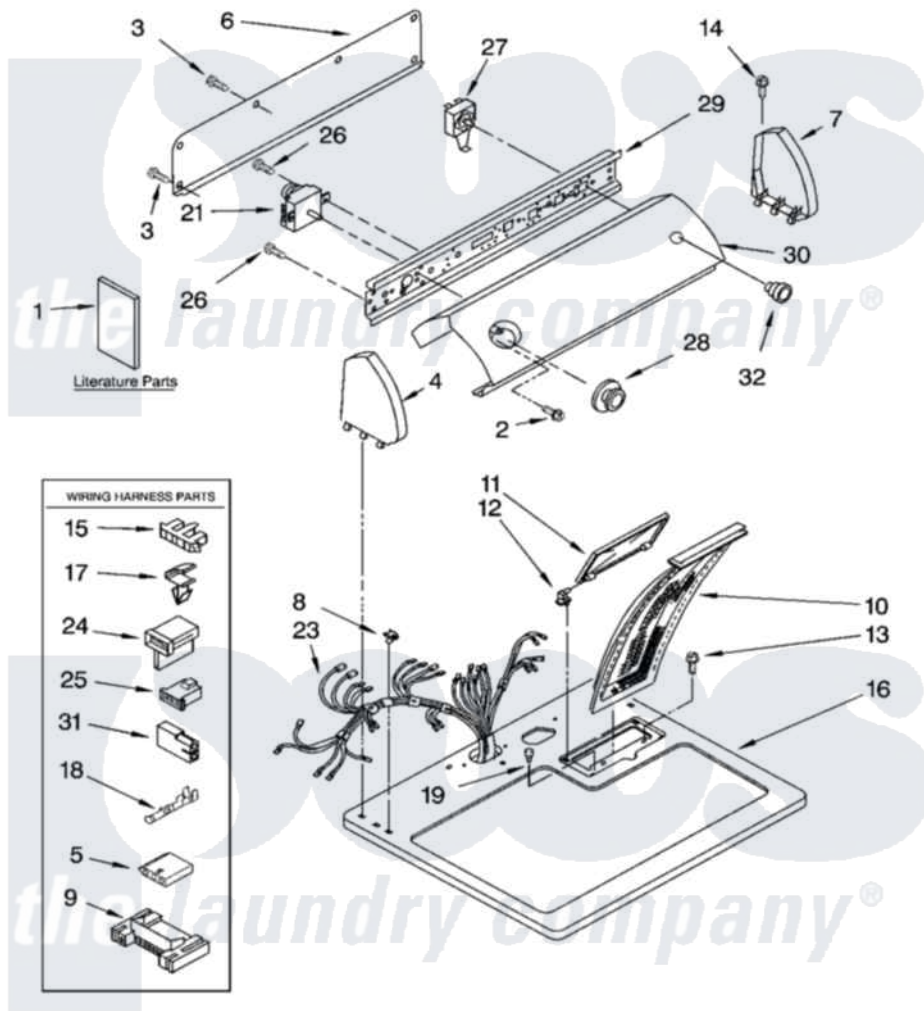

Whirlpool 7MLGR4634JT4 01 - TOP AND CONSOLE PARTS

TOP AND CONSOLE PARTS

For Models: 7MLGR4634JQ4, 7MLGR4634JT4
(Designer White) (Biscuit)

29" GAS DRYER

03-04 Litho in U.S.A. (djc)

1

Part No. 8180247

Whirlpool Residential Whirlpool 7MLGR4634JT4 Dryer Parts Parts Diagram 01 - TOP AND CONSOLE PARTS

[Click on the part number to view part](#)

Item	Original Part Number	Replaced By	Status	Part Description
1	LIT8543094		Not Available	Use And Care Guide
"	LIT3978910		Not Available	Literature Parts (Installation Instructions (Spanish))
"	LIT8533203		Not Available	Wiring Diagram
"	N/A		Not Available	Following May Be Purchased
"	N/A		Not Available	DO-IT-YOURSELF REPAIR MANUALS
"	LIT677818	677818L		Diy
2	3400859			Screw, Grounding
3	693995			Screw, Hex Head
4	8271365	279962		Endcap
"	8271368	279965		Endcap
5	3936144			Do-It-Yourself Repair Manuals
6	8274261			Do-It-Yourself Repair Manuals
7	8271359	279962		Endcap
"	8271362	279965		Endcap
8	357213			Nut, Push-In