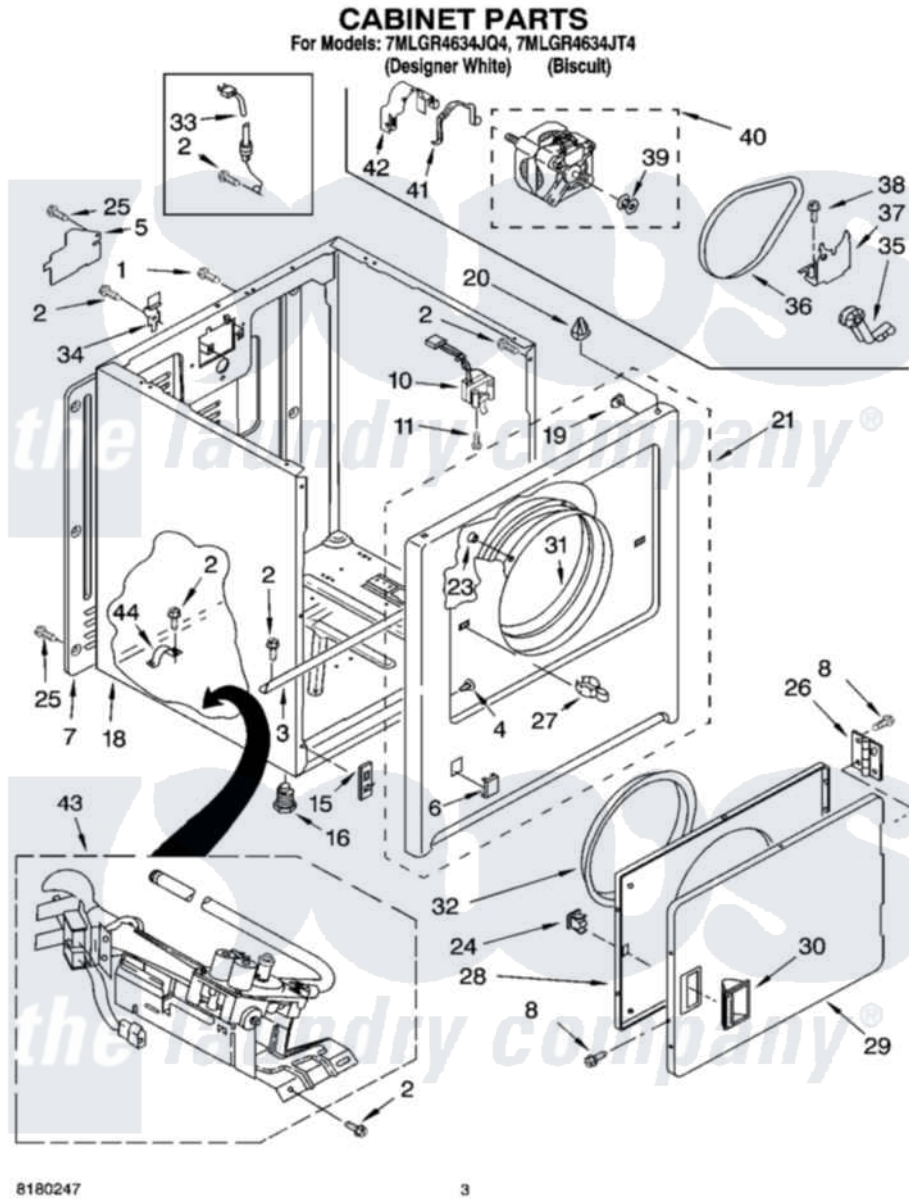

Whirlpool 7MLGR4634JT4 02 - CABINET PARTS

Whirlpool [Residential Whirlpool 7MLGR4634JT4 Dryer Parts](#) Parts Diagram 02 - CABINET PARTS
Click on the part number to view part

Item	Original Part Number	Replaced By	Status	Part Description
1	697776	4331106		Screw, No.10-32 X 7/16
2	343641	681414		Screw, 10AB X 1/2
3	8541400			Bracket, Cabinet
4	3404413			Plug, Hinge Hole
"	3404415			Plug, Hinge Hole
5	3396795			Cover, Terminal Block
6	3394975			Plug, Front Panel
"	3394978			Plug, Front Panel
7	3396807	280040		Panel-Rear
8	342055	488627		Screw
10	3406104	3406105		Door Switch Assembly
11	697773	3395530		Screw
15	3394083			Clip, Front Panel
16	3392100	49621		Feet-Leveling
"	279810			Foot-Optional
18	8530603	8533643		Cabinet

"	8530606	3977306	Cabinet
19	98234		Clip, U-Bend
20	690363	18776	Lock, Front Top
21	3403574	279846	Panel
"	3403577	279932	Panel
23	685203	279220	Clip
24	690081	279570	Latch
25	693995		Screw, Hex Head
26	3405514	W10362431	Hinge And Pin Assembly
27	696144	279570	Latch
28	3403371		Door, Inner
29	3403361		Door Front
"	3403363		Door, Front
30	3405184		Handle, Door
"	3405189		Handle, Door
31	8066124	279264	Air Channel Box
32	3405245		5/16-18 X 3/4
33	344020	3401402	Cord, Power
34	238088	8066217	Hinge, Top
35	691366		Idler And Pulley Assembly
36	8066065	341241	Belt
37	348780		Base, Motor
38	3400500		Bolt, 3405245 5/16-18 X 3/4
39	3394341	W10299847	Pulley-Motor
40	8538262	279827	Motor-Drve
41	660658		Clamp, Motor Mounting 343481 685441
42	3404162		Clamp, Motor
43	8318272	W10465748	Burner-Gas
44	341029		Clamp, Pipe Door Spring