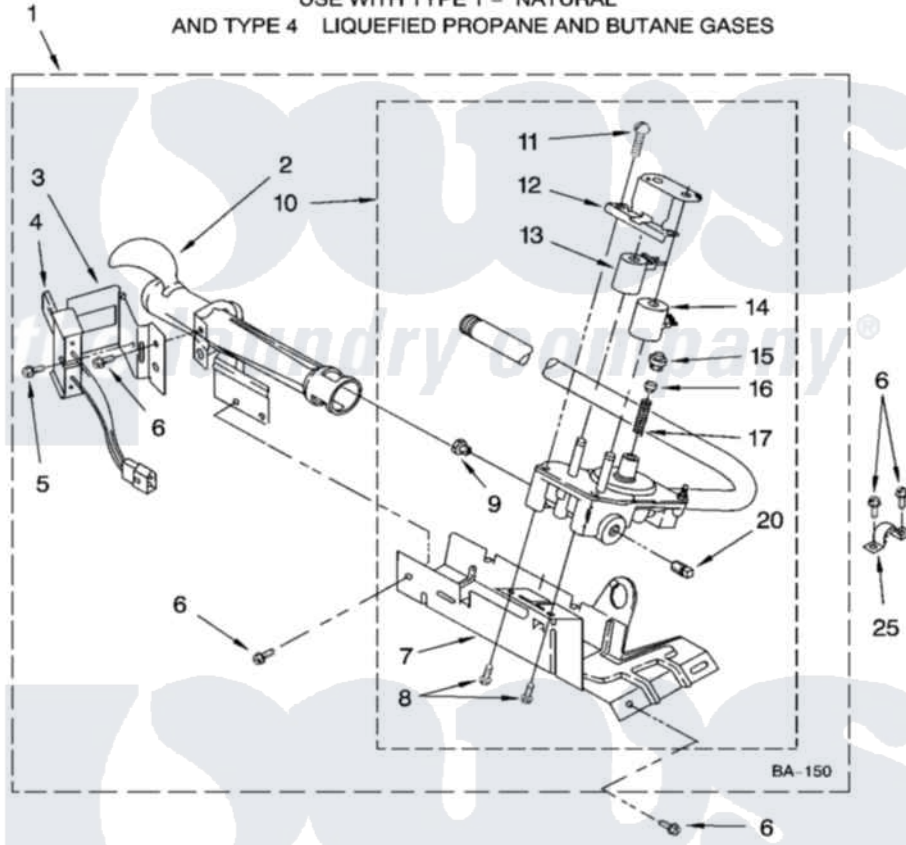

Whirlpool 7MLGR4634JT4 03 - 8318272 BURNER ASSEMBLY

8318272 BURNER ASSEMBLY

For Models: 7MLGR4634JQ4, 7MLGR4634JT4

(Designer White) (Biscuit)

USE WITH TYPE 1 - NATURAL

AND TYPE 4 LIQUEFIED PROPANE AND BUTANE GASES

8180247

5

Whirlpool [Residential Whirlpool 7MLGR4634JT4 Dryer Parts](#) Parts Diagram 03 - 8318272 BURNER ASSEMBLY
 Click on the part number to view part

Item	Original Part Number	Replaced By	Status	Part Description
1	8318272	W10465748		Burner-Gas
2	688617	693140		Burner
3	694298			Bracket, Ignitor
4	686590	279311		Ignitor
5	3393909			Screw, 8-32 X 7/8
6	343641	681414		Screw, 10AB X 1/2
7	693986			Base, Burner
8	3387057			Screw, 10-16 X 1/2 Orifice, Burner
9	234826			Orifice, Burner Type 1
"	229742			Orifice, Burner
"	234868			Orifice, Burner
10	8318277	W10337269		Valve-Gas
11	694421			Screw, Bracket Mounting
12	694538			Bracket, Shunt
13	694540			Coil, 60 Hz
14	694539			Coil, 60 Hz

15	694424		Leak, Limiter
16	694423		Screw, Regulator Adjustment
17	694422		Spring, Regulator
20	239822	W10295523	Plug, Pipe
25	341029		Clamp, Pipe Door Spring
"	694572	49572A	Conversion Kit To Type L.p.g.f
"	N/A		Not Available