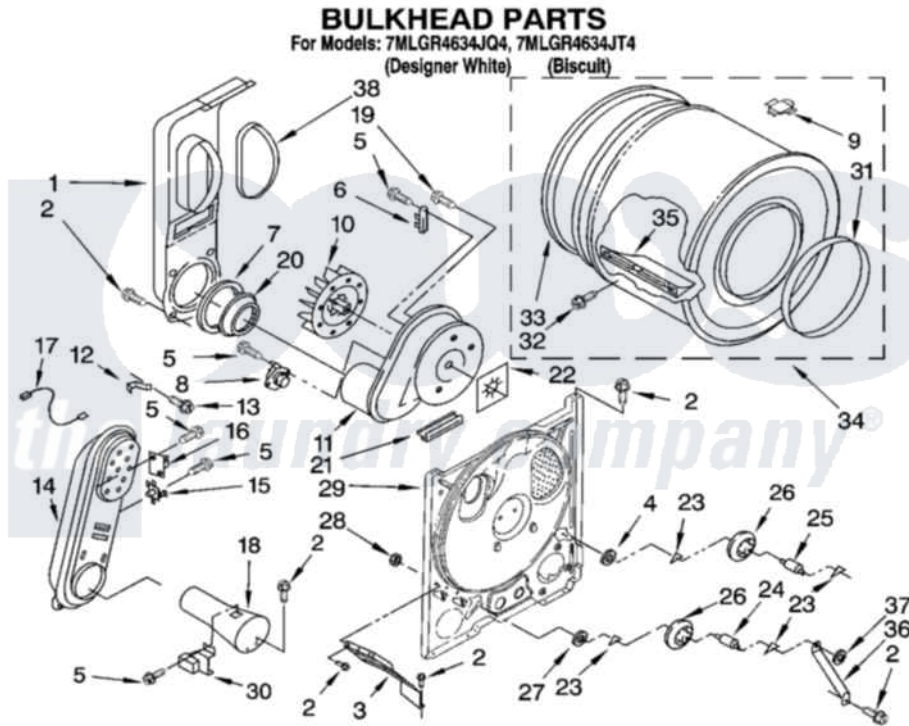

Whirlpool 7MLGR4634JT4 04 - BULKHEAD PARTS

8180247

7

Whirlpool [Residential Whirlpool 7MLGR4634JT4 Dryer Parts](#) Parts Diagram 04 - BULKHEAD PARTS
Click on the part number to view part

Item	Original Part Number	Replaced By	Status	Part Description
1	694283	279505		Chute
2	343641	681414		Screw, 10AB X 1/2
3	3406022			Bracket, Bulkhead
4	3388703			Washer, Support
5	90767			Screw, 8A X 3/8 HeX Washer Head Tapping
6	3392519			Thermal Limiter
7	347139			Seal, Lint Chute
8	3387134			Thermostat, Internal-Bias
9	8066086			Plug, Drum Hole
10	694089			Wheel, Blower
11	8557384	8577230		Housing, Blower
12	3398161			CLIP
13	489463			Screw, 8-18 X 1/16
14	8530285	279980		Box
15	3403140			Thermostat, High-Limit 205F
16	280010			Kit, Thermal Cut-Off

17	3401707		Jumper, Tco-High Limit
18	8066048		Funnel, Burner
19	3390647	488729	Screw
20	696302		Shield, Exhaust
21	3392247	686889	Pad
22	3394196		Seal, Blower Shaft
23	690997		Washer, Thrust
24	3399506	W10359270	Shaft, Drum Roller Threads
25	3399507	W10359269	Shaft, Drum Roller Threads
26	3397588	349241T	Support
27	348197		Washer, Support
28	3359452		Nut, Lock
29	8529955	279793	Bulkhead
30	338906		Radiant, Sensor
31	3394509		Ring, Bearing
32	97787	W10109200	Screw, Baffle Mounting
33	8066085	239087	Seal
34	3396777	697760	Drum
35	342847		Baffle, Drum
36	3976435		Bracket, Support
37	90296		Nut, Push On
38	339956		Seal, Air Duct To Bulkhead