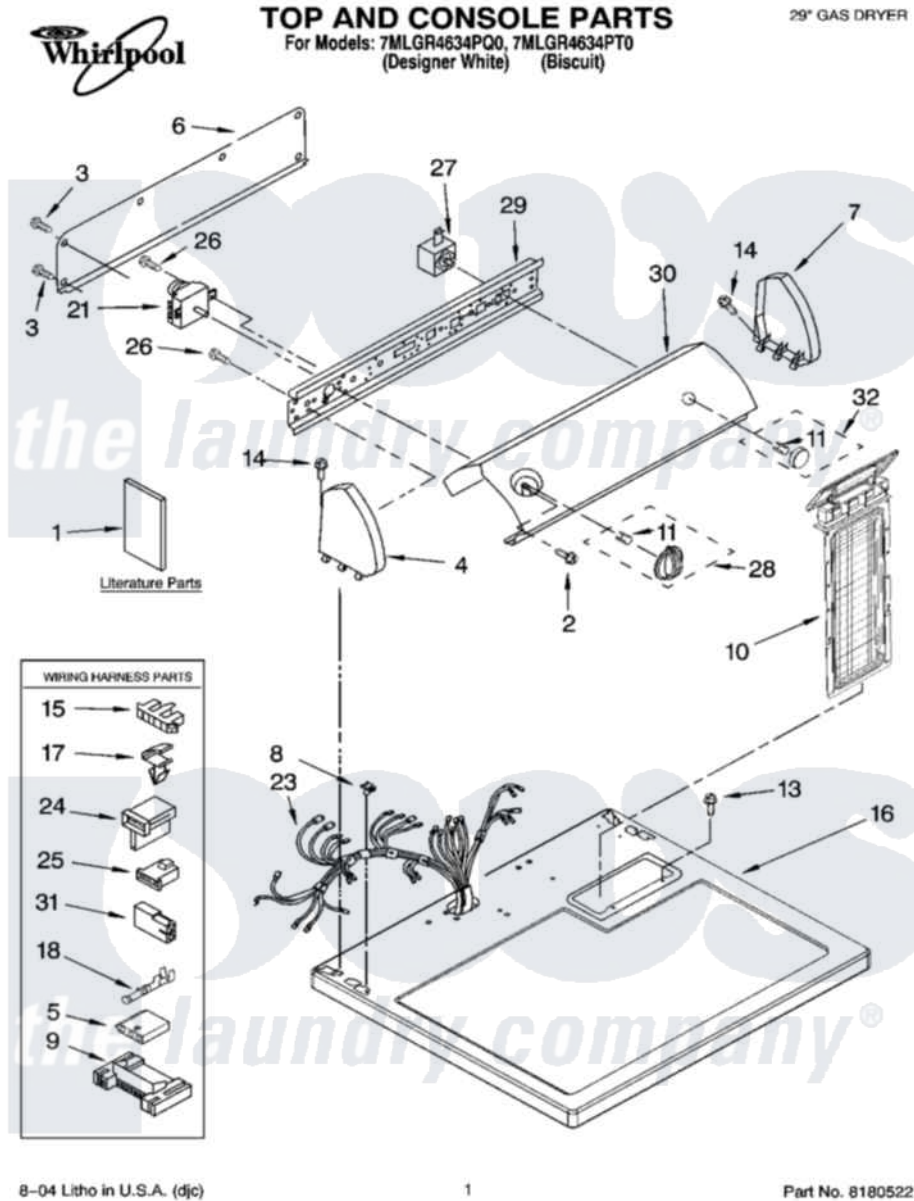

Whirlpool 7MLGR4634PQ0 01 - TOP AND CONSOLE PARTS

8-04 Litho in U.S.A. (djc)

1

Part No. 8180522

Whirlpool [Residential Whirlpool 7MLGR4634PQ0 Dryer Parts](#) Parts Diagram 01 - TOP AND CONSOLE PARTS
 Click on the part number to view part

Item	Original Part Number	Replaced By	Status	Part Description
1	8565897		Not Available	Use And Care Guide
"	8565898		Not Available	Sheet, Cycle Feature
"	8564241		Not Available	Instructions, Installation
"	8533203		Not Available	Wiring Diagram
"	N/A		Not Available	Following May Be Purchased
"	N/A		Not Available	DO-IT-YOURSELF REPAIR MANUALS
"	677818		Not Available	Manual, Do-It- Yourself Repair (Dryer)
2	3400859			Screw, Grounding
3	693995			Screw, Hex Head
4	8271365	279962		Endcap
"	8271368	279965		Endcap
5	3936144			Do-It-Yourself Repair Manuals
6	8274261			Do-It-Yourself Repair Manuals
7	8271359	279962		Endcap
"	8271362	279965		Endcap

8	357213		Nut, Push-In
9	3395683		Receptacle, Multi-Terminal
10	8557861		Screen, Lint
"	8557862		Screen, Lint
11	8536939		Clip, Knob
13	688983	487240	Screw, For Mtg. Service Capacitor
14	388326		Screw, 8-18 X 1.25
15	3397269		Connector, Timer
16	8557930	8563985	Top
"	8557931	8563986	Top
17	3394427		Clip-Harness
18	94614		Terminal
21	3976584		Timer Assembly
23	8299876		Harness, Wiring
24	3403499		Connector, 2-Position
25	3403498		Connector, 3-Position
26	3390646	W10139210	Screw, 8-18 X 5/16
27	3977456		Switch, Push-To-Start
28	8544955		Timer Knob Assembly
"	8544956		Timer Knob Assembly
29	8544895		Bracket, Control
30	8318800		Panel, Control
"	8318801		Panel, Control
31	717252		Receptacle, Terminal
32	8544939		Knob, Push-To-Start
"	8544942		Knob, Push-To-Start