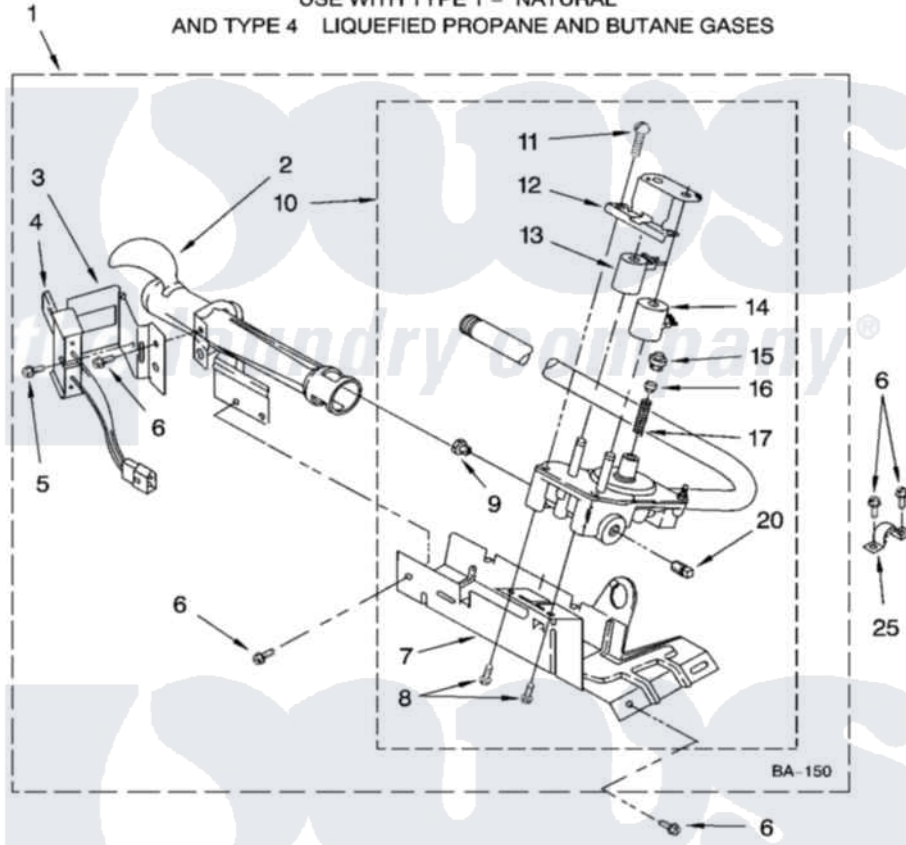

Whirlpool 7MLGR4634PQ0 03 - 8318272 BURNER ASSEMBLY

8318272 BURNER ASSEMBLY

For Models: 7MLGR4634PQ0, 7MLGR4634PT0
(Designer White) (Biscuit)

USE WITH TYPE 1 - NATURAL
AND TYPE 4 LIQUEFIED PROPANE AND BUTANE GASES

8180522

5

Whirlpool [Residential Whirlpool 7MLGR4634PQ0 Dryer Parts](#) Parts Diagram 03 - 8318272 BURNER ASSEMBLY
Click on the part number to view part

Item	Original Part Number	Replaced By	Status	Part Description
1	8318272	W10465748		Burner-Gas
2	688617	693140		Burner
3	694298			Bracket, Ignitor
4	686590	279311		Ignitor
5	3393909			Screw, 8-32 X 7/8
6	343641	681414		Screw, 10AB X 1/2
7	693986			Base, Burner
8	3387057			Screw, 10-16 X 1/2 Orifice, Burner
9	234826			Orifice, Burner Type 1
"	229742			Orifice, Burner
"	234868			Orifice, Burner
10	8318277	W10337269		Valve-Gas
11	694421			Screw, Bracket Mounting
12	694538			Bracket, Shunt
13	694540			Coil, 60 Hz
14	694539			Coil, 60 Hz

15	694424		Leak, Limiter
16	694423		Screw, Regulator Adjustment
17	694422		Spring, Regulator
20	239822	W10295523	Plug, Pipe
25	341029		Clamp, Pipe Door Spring
"	694572	49572A	Conversion Kit To Type L.p.g.f