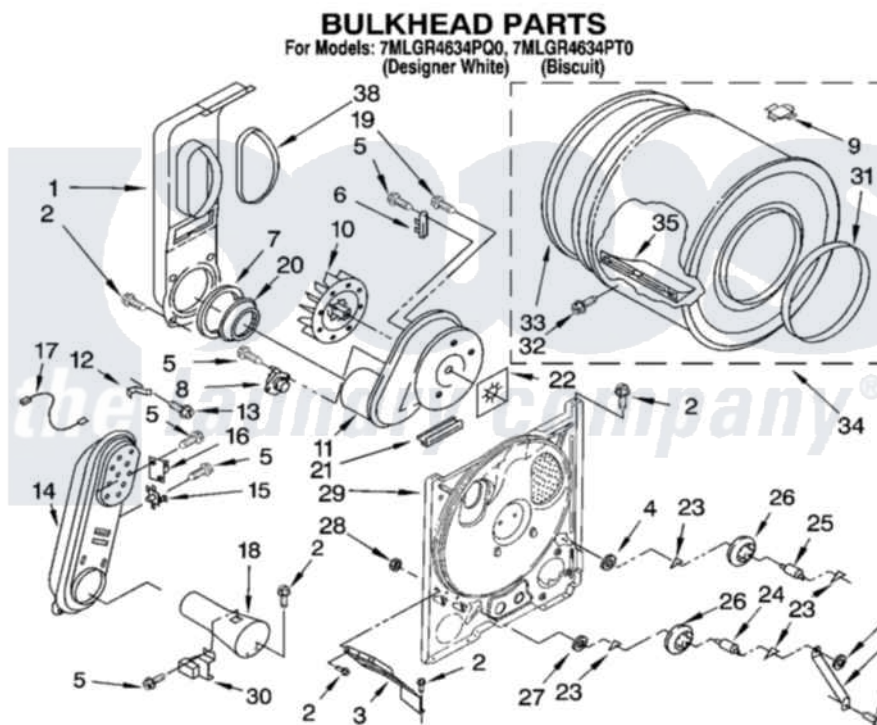

**Whirlpool 7MLGR4634PQ0 04 - BULKHEAD PARTS, OPTIONAL PARTS
(NOT INCLUDED)**

8180522

7

Whirlpool [Residential Whirlpool 7MLGR4634PQ0 Dryer Parts](#) Parts Diagram 04 - BULKHEAD PARTS, OPTIONAL PARTS (NOT INCLUDED)

[Click on the part number to view part](#)

| Item | Original Part Number | Replaced By | Status | Part Description |
|------|-------------------------|-------------------------|--------|---|
| 1 | 694283 | 279505 | | Chute |
| 2 | 343641 | 681414 | | Screw, 10AB X 1/2 |
| 3 | 3406022 | | | Bracket, Bulkhead |
| 4 | 3388703 | | | Washer, Support |
| 5 | 90767 | | | Screw, 8A X 3/8 HeX Washer Head Tapping |
| 6 | 3392519 | | | Thermal Limiter |
| 7 | 347139 | | | Seal, Lint Chute |
| 8 | 3387134 | | | Thermostat, Internal-Bias |
| 9 | 8066086 | | | Plug, Drum Hole |
| 10 | 694089 | | | Wheel, Blower |
| 11 | 8557384 | 8577230 | | Housing, Blower |
| 12 | 3398161 | | | CLIP |
| 13 | 489463 | | | Screw, 8-18 X 1/16 |
| 14 | 8530285 | 279980 | | Box |