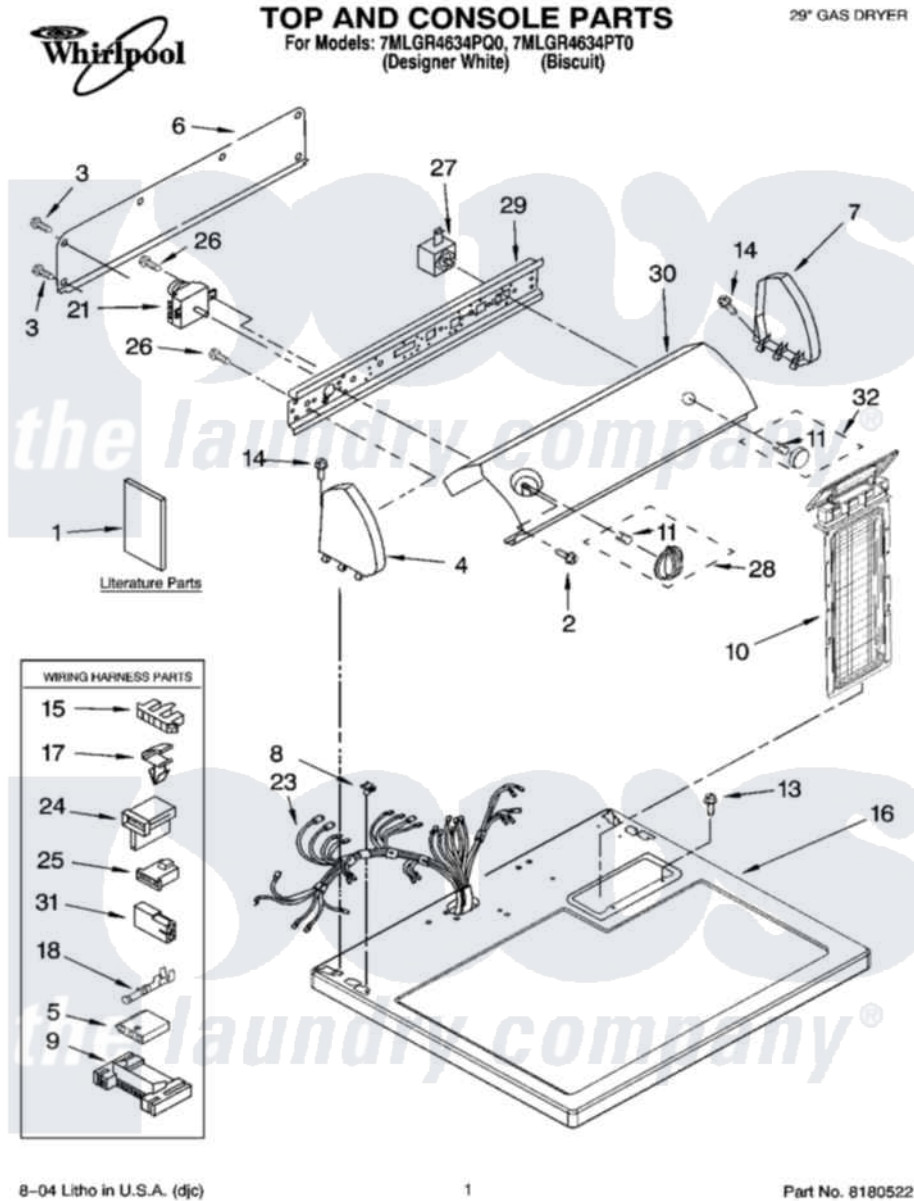

Whirlpool 7MLGR4634PT0 01 - TOP AND CONSOLE PARTS

Whirlpool Residential Whirlpool 7MLGR4634PT0 Dryer Parts Parts Diagram 01 - TOP AND CONSOLE PARTS
Click on the part number to view part

Item	Original Part Number	Replaced By	Status	Part Description
1	8565897		Not Available	Use And Care Guide
"	8565898		Not Available	Sheet, Cycle Feature
"	8564241		Not Available	Instructions, Installation
"	8533203		Not Available	Wiring Diagram
"	N/A		Not Available	Following May Be Purchased
"	N/A		Not Available	DO-IT-YOURSELF REPAIR MANUALS
"	677818		Not Available	Manual, Do-It- Yourself Repair (Dryer)
2	3400859			Screw, Grounding
3	693995			Screw, Hex Head
4	8271365	279962		Endcap
"	8271368	279965		Endcap
5	3936144			Do-It-Yourself Repair Manuals
6	8274261			Do-It-Yourself Repair Manuals
7	8271359	279962		Endcap
"	8271362	279965		Endcap

8	357213		Nut, Push-In
9	3395683		Receptacle, Multi-Terminal
10	8557861		Screen, Lint
"	8557862		Screen, Lint
11	8536939		Clip, Knob
13	688983	487240	Screw, For Mtg. Service Capacitor
14	388326		Screw, 8-18 X 1.25
15	3397269		Connector, Timer
16	8557930	8563985	Top
"	8557931	8563986	Top
17	3394427		Clip-Harness
18	94614		Terminal
21	3976584		Timer Assembly
23	8299876		Harness, Wiring
24	3403499		Connector, 2-Position
25	3403498		Connector, 3-Position
26	3390646	W10139210	Screw, 8-18 X 5/16
27	3977456		Switch, Push-To-Start
28	8544955		Timer Knob Assembly
"	8544956		Timer Knob Assembly
29	8544895		Bracket, Control
30	8318800		Panel, Control
"	8318801		Panel, Control
31	717252		Receptacle, Terminal
32	8544939		Knob, Push-To-Start
"	8544942		Knob, Push-To-Start