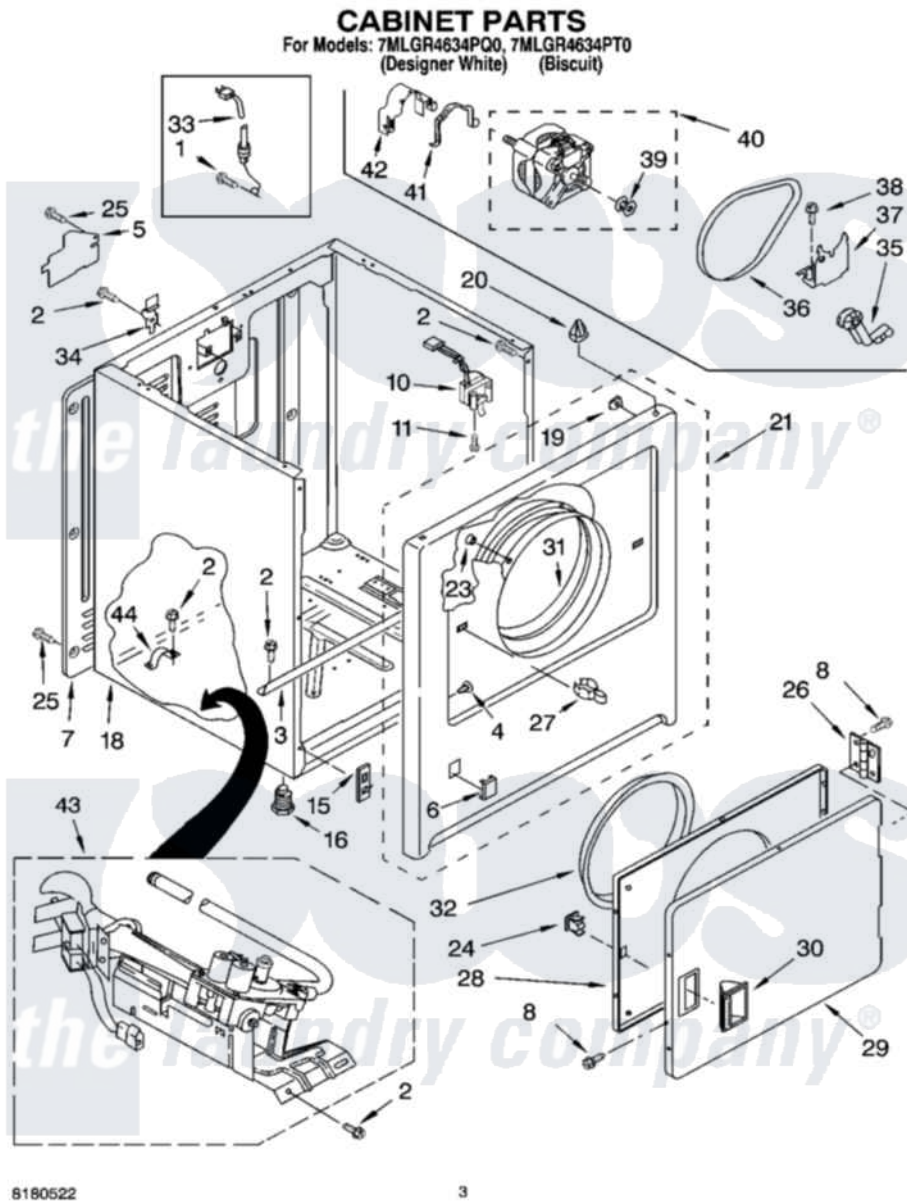

Whirlpool 7MLGR4634PT0 02 - CABINET PARTS

Whirlpool [Residential Whirlpool 7MLGR4634PT0 Dryer Parts](#) Parts Diagram 02 - CABINET PARTS
Click on the part number to view part

Item	Original Part Number	Replaced By	Status	Part Description
1	697776	4331106		Screw, No.10-32 X 7/16
2	343641	681414		Screw, 10AB X 1/2
3	8541400			Bracket, Cabinet
4	3404413			Plug, Hinge Hole
"	3404415			Plug, Hinge Hole
5	3396795			Cover, Terminal Block
6	3394975			Plug, Front Panel
"	3394978			Plug, Front Panel
7	3396807	280040		Panel-Rear
8	342055	488627		Screw
10	3406104	3406105		Door Switch Assembly
11	697773	3395530		Screw
15	3394083			Clip, Front Panel
16	3392100	49621		Feet-Leveling
"	279810			Foot-Optional
18	8530603	8533643		Cabinet

"	8530606	3977306	Cabinet
19	98234		Clip, U-Bend
20	690363	18776	Lock, Front Top
21	3403574	279846	Panel
"	3403577	279932	Panel
23	685203	279220	Clip
24	690081	279570	Latch
25	693995		Screw, Hex Head
26	3405514	W10362431	Hinge And Pin Assembly
27	696144	279570	Latch
28	3403371		Door, Inner
29	3403361		Door Front
"	3403363		Door, Front
30	3405184		Handle, Door
"	3405189		Handle, Door
31	8066124	279264	Air Channel Box
32	3405245		5/16-18 X 3/4
33	344020	3401402	Cord, Power
34	238088	8066217	Hinge, Top
35	691366		Idler And Pulley Assembly
36	8066065	341241	Belt
37	348780		Base, Motor
38	3400500		Bolt, 3405245 5/16-18 X 3/4
39	3394341	W10299847	Pulley-Motor
40	8538262	279827	Motor-Drve
41	660658		Clamp, Motor Mounting 343481 685441
42	3404162		Clamp, Motor
43	8318272	W10465748	Burner-Gas
44	341029		Clamp, Pipe Door Spring