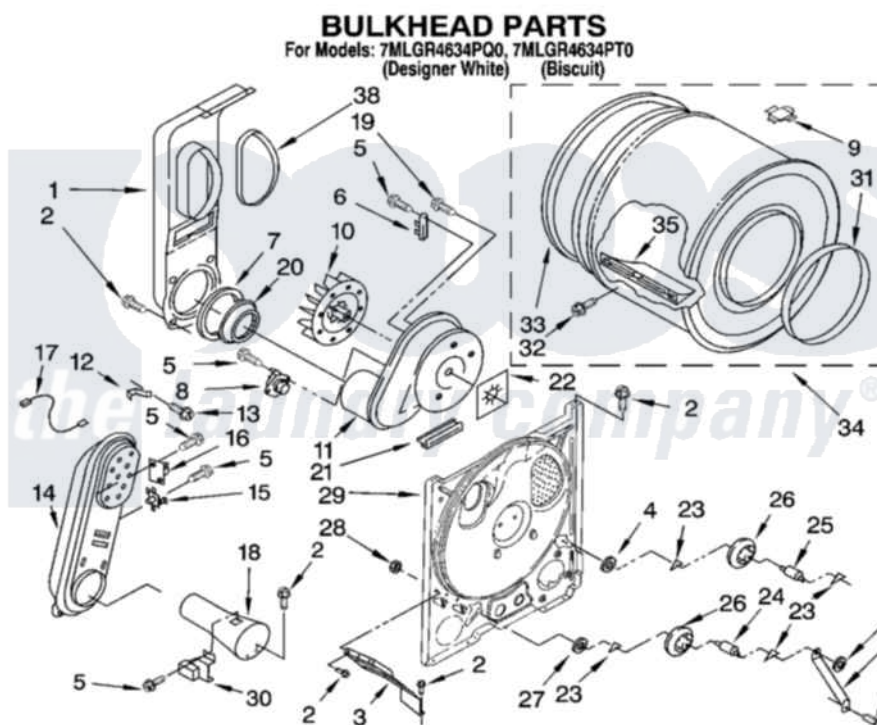

**Whirlpool 7MLGR4634PT0 04 - BULKHEAD PARTS, OPTIONAL PARTS
(NOT INCLUDED)**

8180522

7

Whirlpool [Residential Whirlpool 7MLGR4634PT0 Dryer Parts](#) Parts Diagram 04 - BULKHEAD PARTS, OPTIONAL PARTS (NOT INCLUDED)

[Click on the part number to view part](#)

Item	Original Part Number	Replaced By	Status	Part Description
1	694283	279505		Chute
2	343641	681414		Screw, 10AB X 1/2
3	3406022			Bracket, Bulkhead
4	3388703			Washer, Support
5	90767			Screw, 8A X 3/8 HeX Washer Head Tapping
6	3392519			Thermal Limiter
7	347139			Seal, Lint Chute
8	3387134			Thermostat, Internal-Bias
9	8066086			Plug, Drum Hole
10	694089			Wheel, Blower
11	8557384	8577230		Housing, Blower
12	3398161			CLIP
13	489463			Screw, 8-18 X 1/16
14	8530285	279980		Box

15	3403140		Thermostat, High-Limit 205F
16	280010		Kit, Thermal Cut-Off
17	3401707		Jumper, Tco-High Limit
18	8066048		Funnel, Burner
19	3390647	488729	Screw
20	696302		Shield, Exhaust
21	3392247	686889	Pad
22	3394196		Seal, Blower Shaft
23	690997		Washer, Thrust
24	3399506	W10359270	Shaft, Drum Roller Threads
25	3399507	W10359269	Shaft, Drum Roller Threads
26	3397588	349241T	Support
27	348197		Washer, Support
28	3359452		Nut, Lock
29	8529955	279793	Bulkhead
30	338906		Radiant, Sensor
31	3394509		Ring, Bearing
32	97787	W10109200	Screw, Baffle Mounting
33	8066085	239087	Seal
34	3396777	697760	Drum
35	342847		Baffle, Drum
36	3976435		Bracket, Support
37	90296		Nut, Push On
38	339956		Seal, Air Duct To Bulkhead
	279948	4392065	Kit, Dryer Repair
"	346764		Kit, Hold Down
"	8522199		Accessory Parts
"	689790		Dry Rack
"	72017		Paint, Touch-Up
"	4392899		Paint, Touch-Up
"	350930		Paint, Pressurized Spray B
"	4392901		Paint, Pressurized Spray
"	350938		Paint, Pressurized Spray B
"	799344		Paint, Touch-Up)
"	4392900		Paint, Bulk)