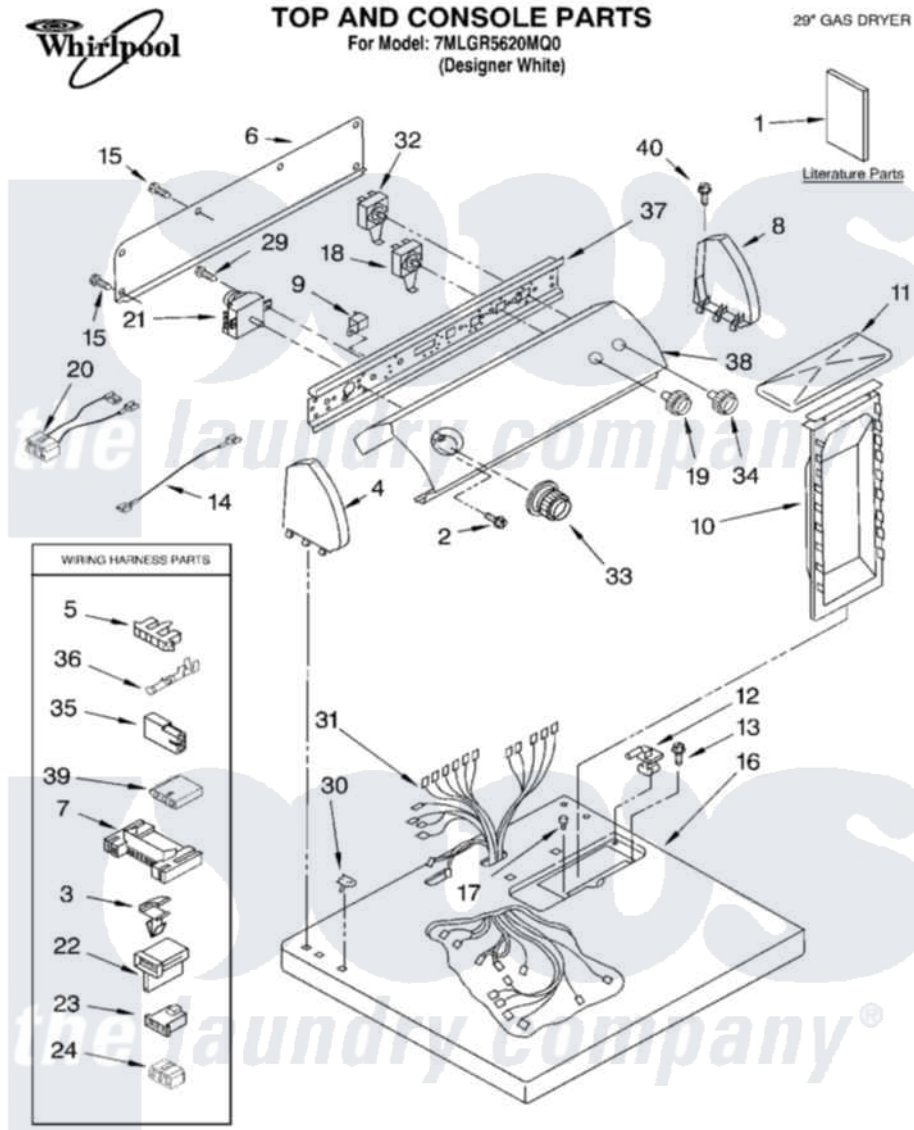

Whirlpool 7MLGR5620MQ0 01 - TOP AND CONSOLE PARTS

08-03 Litho in U.S.A. (djc)

1

Part No. 8180110

Whirlpool [Residential Whirlpool 7MLGR5620MQ0 Dryer Parts](#) Parts Diagram 01 - TOP AND CONSOLE PARTS
 Click on the part number to view part

Item	Original Part Number	Replaced By	Status	Part Description
1	LIT3978910		Not Available	Literature Parts (Installation Instructions (Spanish))
"	LIT8543109		Not Available	Literature Parts (Use & Care Guide)
"	LIT8528187		Not Available	Literature Parts (Wiring Diagram)
"	N/A		Not Available	Following May Be Purchased DO-IT-YOURSELF REPAIR MANUALS
"	LIT677818	677818L		Diy
2	3400859			Screw, Grounding
3	3394427			Clip-Harness
4	8271365	279962		Endcap
5	3397269			Connector, Timer
6	8274261			Do-It-Yourself Repair Manuals
7	3395683			Receptacle, Multi-Terminal
8	8271359	279962		Endcap
9	694419			Mini-Buzzer

10	349639		HAndle And Lint Screen Assembly
11	8283378		Cover, Lint Screen
12	3978605	W10044470	Hinge, RH
"	3978606		Hinge, Lint Lid
13	688983	487240	Screw, For Mtg. Service Capacitor
14	3401674		Wire, Jumper
15	693995		Screw, Hex Head
16	8271390	8521918	Top
17	297535	17258	Bumper
18	3405152		Switch, Wrinkle Shield
19	8271339	3957799	Knob, Control
20	8283292	8283276	Wire, Jumper
21	3976584		Timer Assembly
22	3403499		Connector, 2-Postion
23	3403498		Connector, 3-Position
24	3347243		Block, Disconnect
29	3390646	W10139210	Screw, 8-18 X 5/16
30	357213		Nut, Push-In
31	8299877		Harness, Wiring
32	3977456		Switch, Push-To-Start
33	8312687	3957754	Timer Knob Assembly
34	8271341	3957804	Knob, Push-To-Start
35	717252		Receptacle, Terminal
36	94614		Terminal
37	8271418		Bracket, Control
38	8543129		Panel, Control
39	3936144		Do-It-Yourself Repair Manuals
40	388326		Screw, 8-18 X 1.25
"	N/A	Not Available	ACCESSORY PARTS
"	279948	4392065	Kit, Dryer Repair
"	346764		Kit, Hold Down
"	3404351		Accessory Parts
"	72017		Paint, Touch-Up
"	350930		Paint, Pressurized Spray B
"	350938		Paint, Pressurized Spray B
"	799344		Paint, Touch-Up)