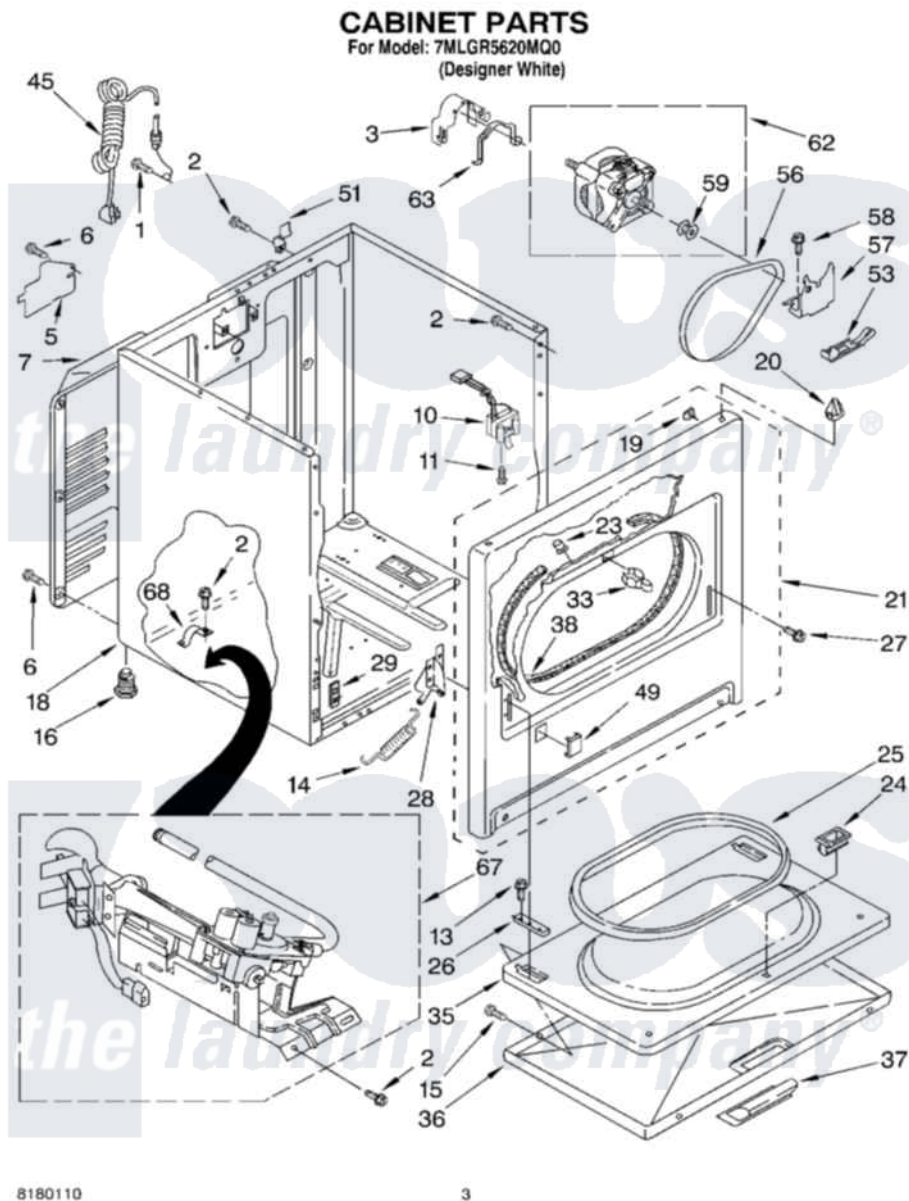

Whirlpool 7MLGR5620MQ0 02 - CABINET PARTS

Whirlpool Residential Whirlpool 7MLGR5620MQ0 Dryer Parts Parts Diagram 02 - CABINET PARTS
Click on the part number to view part

Item	Original Part Number	Replaced By	Status	Part Description
1	697776	4331106		Screw, No.10-32 X 7/16
2	343641	681414		Screw, 10AB X 1/2
3	3404162			Clamp, Motor
5	3396795			Cover, Terminal Block
6	693995			Screw, Hex Head
7	3396805	280043		Panel-Rear
10	3406107			Door Switch Assembly
11	697773	3395530		Screw
13	694091			Trim, Side Right Hand
14	692495	W10041960		Spring, Door
15	3357011	308685		Side Trim)
16	3392100	49621		Feet-Leveling
"	279810			Foot-Optional
18	8530603	8533643		Cabinet
19	98234			Clip, U-Bend
20	690363	18776		Lock, Front Top

21	3395197	279740	Panel
23	685203	279220	Clip
24	3389441		Door Catch Assembly
25	3390731		Seal, Door
26	337189		Clip, Hinge
27	342043	486146	Screw
28	8066056		Hinge, Door
"	8066057		Hinge, Door
29	3394083		Clip, Front Panel
33	696144	279570	Latch
35	695737		Door, Rear
36	3393549		Door, Front
37	690270	348721	Handle
38	3406129		Seal And Bearing Assembly
45	344020	3401402	Cord, Power
49	3394975		Plug, Front Panel
51	238088	8066217	Hinge, Top
53	3394332	691366	Idler And Pulley Assembly
56	8066065	341241	Belt
57	348780		Base, Motor
58	3400500		Bolt, 3405245 5/16-18 X 3/4
59	3394341	W10299847	Pulley-Motor
62	8538262	279827	Motor-Drve
63	660658		Clamp, Motor Mounting 343481 685441
67	8318272	W10465748	Burner-Gas
68	341029		Clamp, Pipe Door Spring