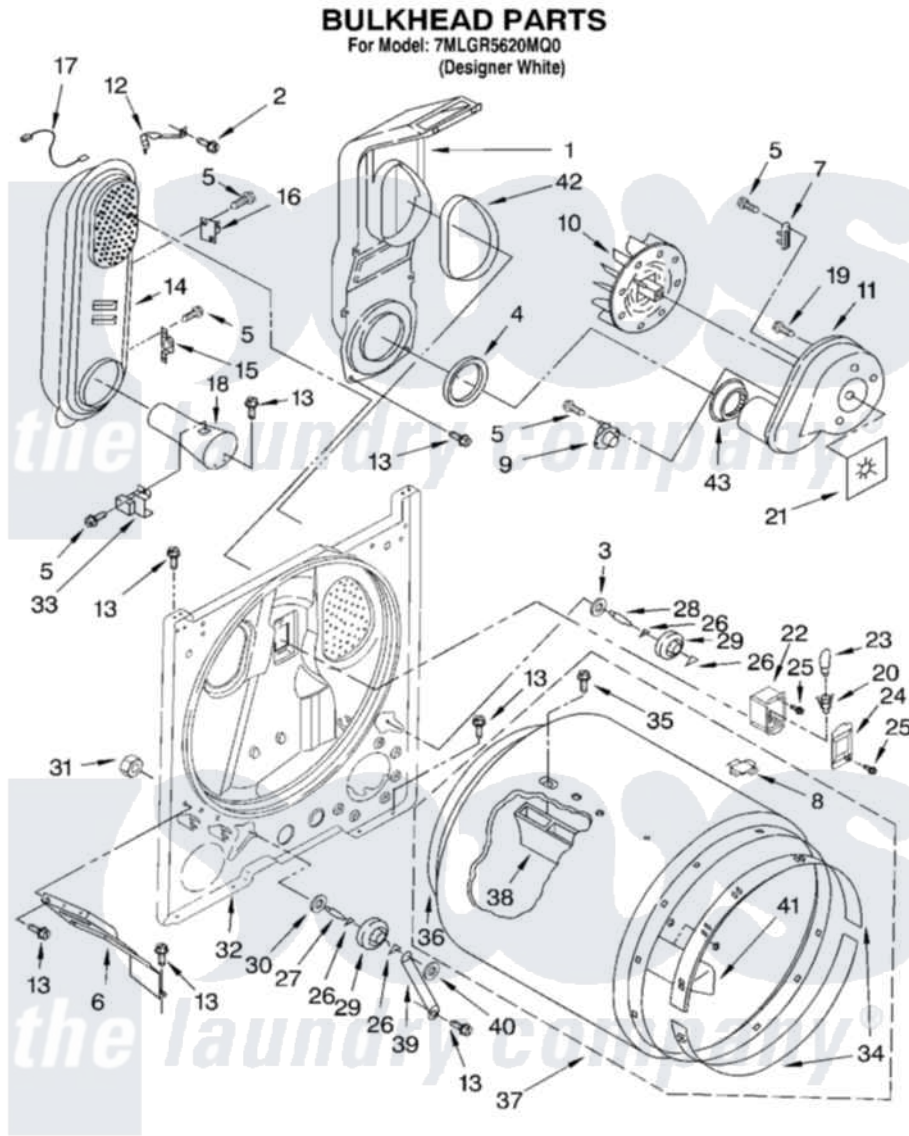

# Whirlpool 7MLGR5620MQ0 03 - BULKHEAD PARTS

8180110

5

Whirlpool [Residential Whirlpool 7MLGR5620MQ0 Dryer Parts](#) Parts Diagram 03 - BULKHEAD PARTS  
Click on the part number to view part

Item	Original Part Number	Replaced By	Status	Part Description
1	<a href="#">348368</a>			Lint Chute Assembly
2	<a href="#">489463</a>			Screw, 8-18 X 1/16
3	<a href="#">3388703</a>			Washer, Support
4	<a href="#">347139</a>			Seal, Lint Chute
5	<a href="#">90767</a>			Screw, 8A X 3/8 HeX Washer Head Tapping
6	<a href="#">3406022</a>			Bracket, Bulkhead
7	<a href="#">3392519</a>			Thermal Limiter
8	<a href="#">8066086</a>			Plug, Drum Hole
9	<a href="#">3387134</a>			Thermostat, Internal-Bias
10	<a href="#">694089</a>			Wheel, Blower
11	3405016	<a href="#">8577230</a>		Housing, Blower
12	<a href="#">8066155</a>			Clip, Heater Box
13	343641	<a href="#">681414</a>		Screw, 10AB X 1/2
14	8530285	<a href="#">279980</a>		Box
15	<a href="#">3403140</a>			Thermostat, High-Limit 205F
16	<a href="#">280010</a>			Kit, Thermal Cut-Off