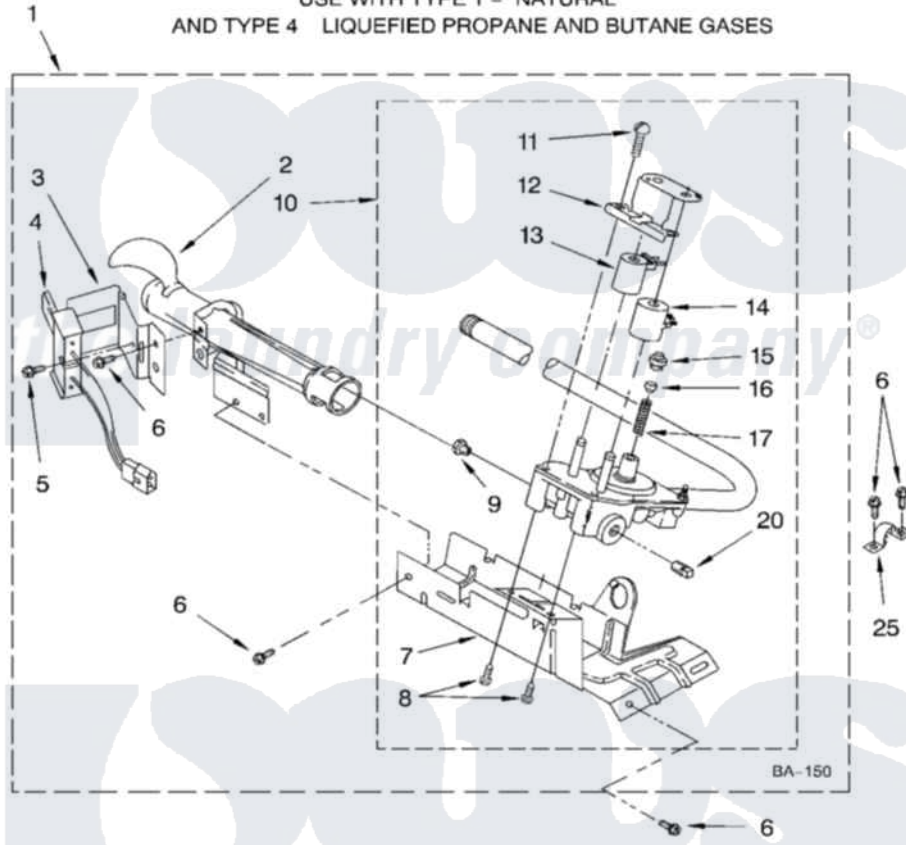

Whirlpool 7MLGR5620MQ0 04 - 8318272 BURNER ASSEMBLY

8318272 BURNER ASSEMBLY

For Model: 7MLGR5620MQ0
(Designer White)

USE WITH TYPE 1 - NATURAL
AND TYPE 4 LIQUEFIED PROPANE AND BUTANE GASES

8180110

7

Whirlpool [Residential Whirlpool 7MLGR5620MQ0 Dryer Parts](#) Parts Diagram 04 - 8318272 BURNER ASSEMBLY
Click on the part number to view part

Item	Original Part Number	Replaced By	Status	Part Description
1	8318272	W10465748		Burner-Gas
2	688617	693140		Burner
3	694298			Bracket, Ignitor
4	686590	279311		Ignitor
5	3393909			Screw, 8-32 X 7/8
6	343641	681414		Screw, 10AB X 1/2
7	693986			Base, Burner
8	3387057			Screw, 10-16 X 1/2 Orifice, Burner
9	234826			Orifice, Burner Type 1
"	229742			Orifice, Burner
"	234868			Orifice, Burner
10	8318277	W10337269		Valve-Gas
11	694421			Screw, Bracket Mounting
12	694538			Bracket, Shunt
13	694540			Coil, 60 Hz
14	694539			Coil, 60 Hz

15	694424		Leak, Limiter
16	694423		Screw, Regulator Adjustment
17	694422		Spring, Regulator
20	239822	W10295523	Plug, Pipe
25	341029		Clamp, Pipe Door Spring
"	694572	49572A	Conversion Kit To Type L.p.g.f
"	N/A		Not Available