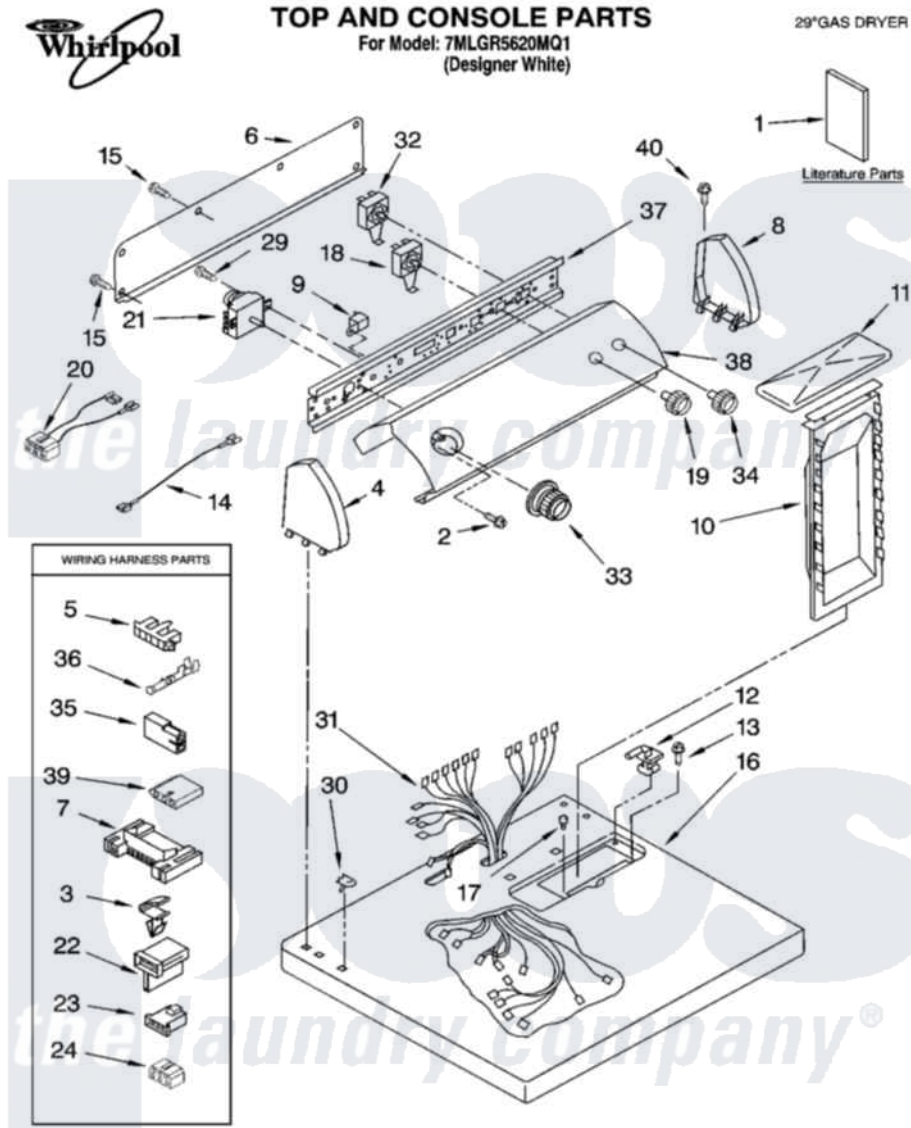

Whirlpool 7MLGR5620MQ1 01 - TOP AND CONSOLE PARTS

03-04 Litho in U.S.A. (djc)

1

Part No. 8180302

Whirlpool [Residential Whirlpool 7MLGR5620MQ1 Dryer Parts](#) Parts Diagram 01 - TOP AND CONSOLE PARTS
 Click on the part number to view part

Item	Original Part Number	Replaced By	Status	Part Description
1	LIT3978910		Not Available	Literature Parts (Installation Instructions (Spanish))
"	LIT8543109		Not Available	Literature Parts (Use & Care Guide)
"	LIT8528187		Not Available	Literature Parts (Wiring Diagram)
"	N/A		Not Available	Following May Be Purchased DO-IT-YOURSELF REPAIR MANUALS
"	LIT677818	677818L		Diy
2	3400859			Screw, Grounding
3	3394427			Clip-Harness
4	8271365	279962		Endcap
5	3397269			Connector, Timer
6	8274261			Do-It-Yourself Repair Manuals
7	3395683			Receptacle, Multi-Terminal
8	8271359	279962		Endcap
9	694419			Mini-Buzzer