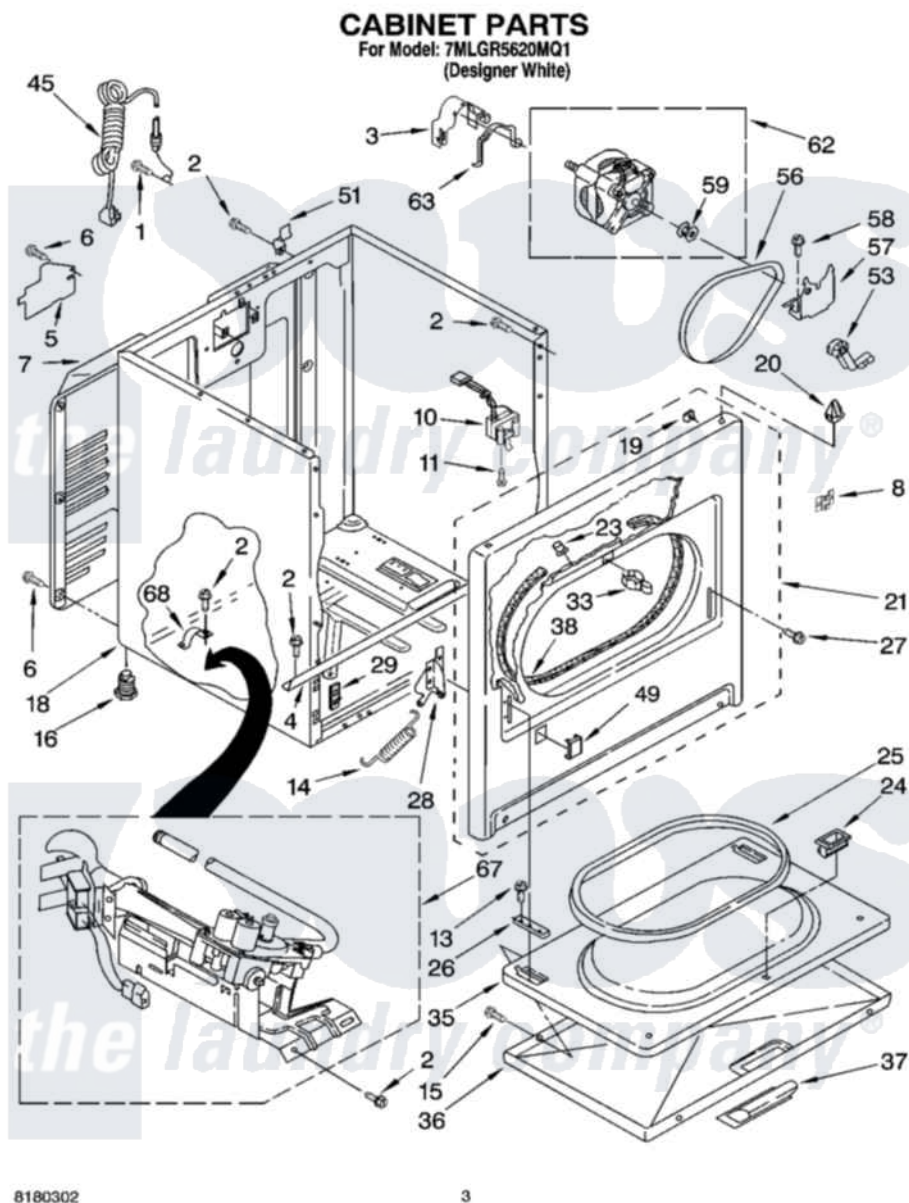

Whirlpool 7MLGR5620MQ1 02 - CABINET PARTS

Whirlpool Residential Whirlpool 7MLGR5620MQ1 Dryer Parts Parts Diagram 02 - CABINET PARTS
Click on the part number to view part

Item	Original Part Number	Replaced By	Status	Part Description
1	697776	4331106		Screw, No.10-32 X 7/16
2	343641	681414		Screw, 10AB X 1/2
3	3404162			Clamp, Motor
4	8541400			Bracket, Cabinet
5	3396795			Cover, Terminal Block
6	693995			Screw, Hex Head
7	3396805	280043		Panel-Rear
8	8546676	W10041960		Spring, Door
10	3406107			Door Switch Assembly
11	697773	3395530		Screw
13	694091			Trim, Side Right Hand
14	8541401	W10041960		Spring, Door
15	3357011	308685		Side Trim)
16	3392100	49621		Feet-Leveling
"	279810			Foot-Optional
18	8530603	8533643		Cabinet

19	98234		Clip, U-Bend
20	690363	18776	Lock, Front Top
21	3395197	279740	Panel
23	685203	279220	Clip
24	3389441		Door Catch Assembly
25	3390731		Seal, Door
26	337189		Clip, Hinge
27	342043	486146	Screw
28	8066056		Hinge, Door
"	8066057		Hinge, Door
29	3394083		Clip, Front Panel
33	696144	279570	Latch
35	695737		Door, Rear
36	3393549		Door, Front
37	690270	348721	Handle
38	3406129		Seal And Bearing Assembly
45	344020	3401402	Cord, Power
49	3394975		Plug, Front Panel
51	238088	8066217	Hinge, Top
53	691366		Idler And Pulley Assembly
56	8066065	341241	Belt
57	348780		Base, Motor
58	3400500		Bolt, 3405245 5/16-18 X 3/4
59	3394341	W10299847	Pulley-Motor
62	8538262	279827	Motor-Drve
63	660658		Clamp, Motor Mounting 343481 685441
67	8318272	W10465748	Burner-Gas
68	341029		Clamp, Pipe Door Spring