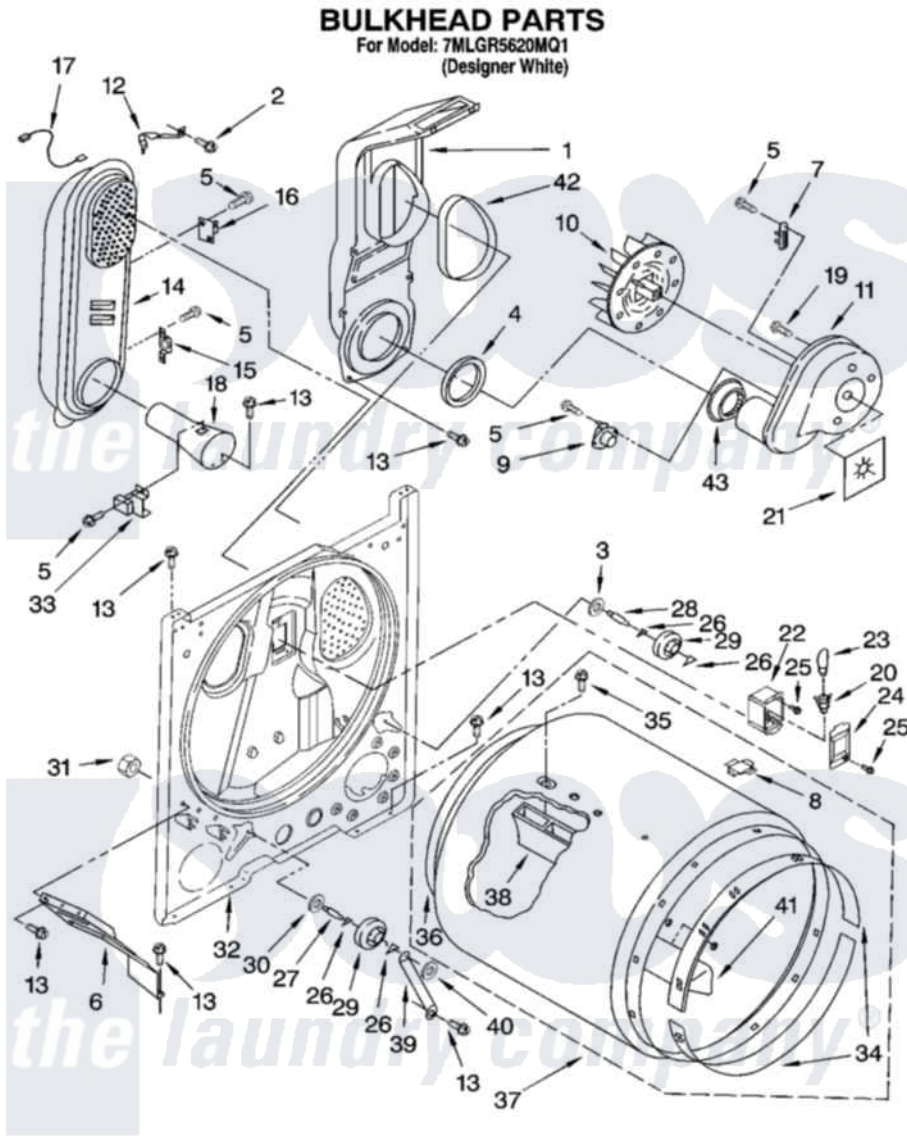

# Whirlpool 7MLGR5620MQ1 03 - BULKHEAD PARTS

8180302

5

Whirlpool [Residential Whirlpool 7MLGR5620MQ1 Dryer Parts](#) Parts Diagram 03 - BULKHEAD PARTS  
Click on the part number to view part

Item	Original Part Number	Replaced By	Status	Part Description
1	<a href="#">348368</a>			Lint Chute Assembly
2	<a href="#">489463</a>			Screw, 8-18 X 1/16
3	<a href="#">3388703</a>			Washer, Support
4	<a href="#">347139</a>			Seal, Lint Chute
5	<a href="#">90767</a>			Screw, 8A X 3/8 HeX Washer Head Tapping
6	<a href="#">3406022</a>			Bracket, Bulkhead
7	<a href="#">3392519</a>			Thermal Limiter
8	<a href="#">8066086</a>			Plug, Drum Hole
9	<a href="#">3387134</a>			Thermostat, Internal-Bias
10	<a href="#">694089</a>			Wheel, Blower
11	8557384	<a href="#">8577230</a>		Housing, Blower
12	<a href="#">8066155</a>			Clip, Heater Box
13	343641	<a href="#">681414</a>		Screw, 10AB X 1/2
14	8530285	<a href="#">279980</a>		Box
15	<a href="#">3403140</a>			Thermostat, High-Limit 205F
16	<a href="#">280010</a>			Kit, Thermal Cut-Off