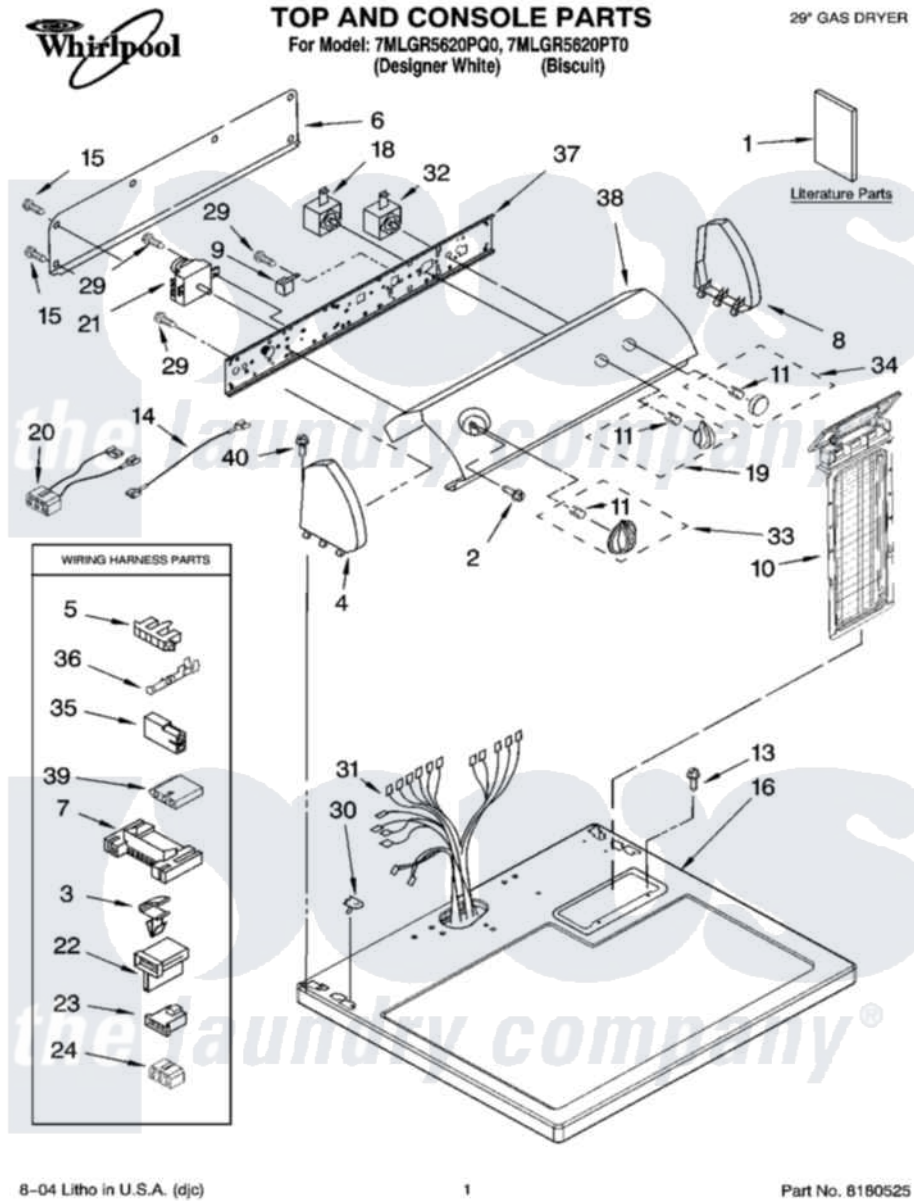

Whirlpool 7MLGR5620PQ0 01 - TOP AND CONSOLE PARTS

8-04 Litho in U.S.A. (djc)

1

Part No. 8180525

Whirlpool Residential Whirlpool 7MLGR5620PQ0 Dryer Parts Parts Diagram 01 - TOP AND CONSOLE PARTS
Click on the part number to view part

Item	Original Part Number	Replaced By	Status	Part Description
1	8564241		Not Available	Instructions, Installation
"	8565898		Not Available	Sheet, Cycle Feature
"	8565897		Not Available	Use And Care Guide
"	8528187			Wiring Diagram
"	N/A		Not Available	Following May Be Purchased DO-IT-YOURSELF REPAIR MANUALS
"	677818		Not Available	Manual, Do-It- Yourself Repair (Dryer)
2	3400859			Screw, Grounding
3	3394427			Clip-Harness
4	8271365	279962		Endcap
"	8271368	279965		Endcap
5	3397269			Connector, Timer
6	8274261			Do-It-Yourself Repair Manuals
7	3395683			Receptacle, Multi-Terminal
8	8271359	279962		Endcap