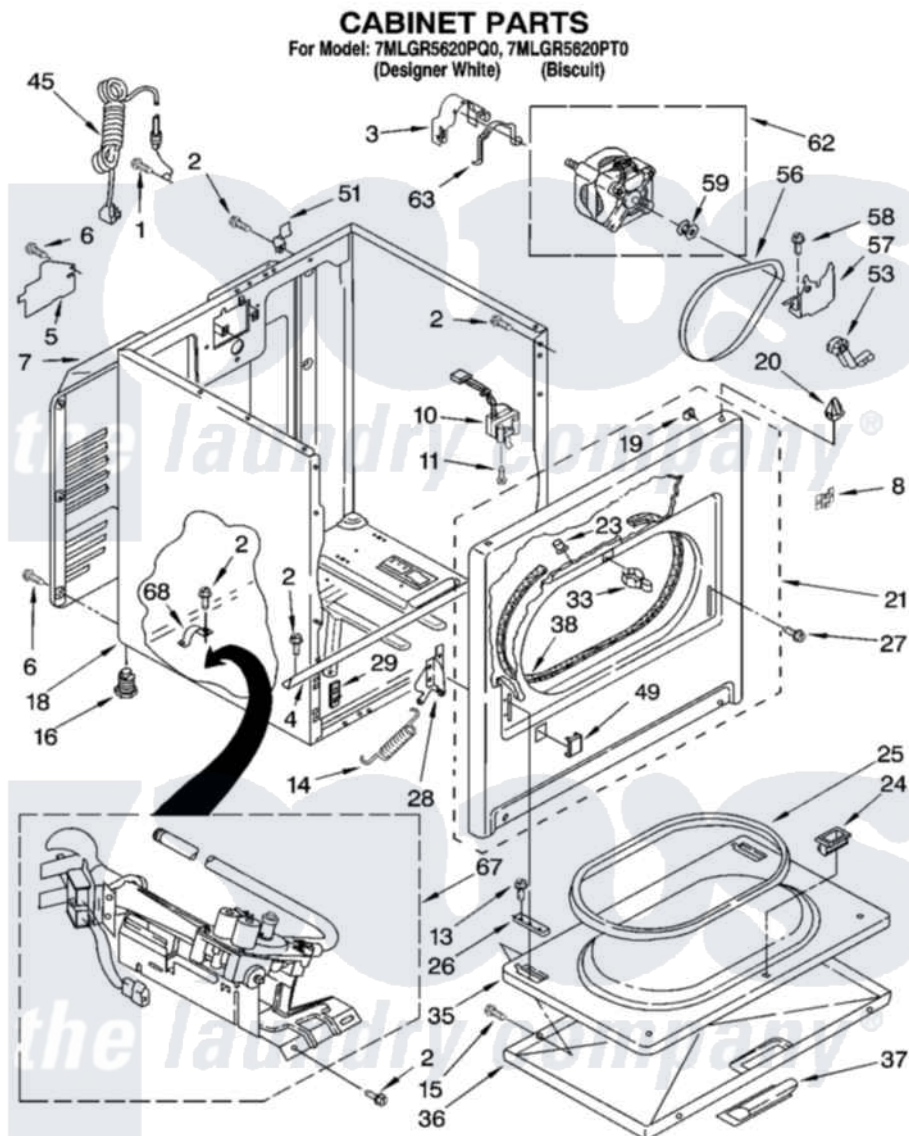

Whirlpool 7MLGR5620PQ0 02 - CABINET PARTS

8180525

3

Whirlpool [Residential Whirlpool 7MLGR5620PQ0 Dryer Parts](#) Parts Diagram 02 - CABINET PARTS
 Click on the part number to view part

| Item | Original Part Number | Replaced By | Status | Part Description |
|------|-------------------------|---------------------------|--------|------------------------|
| 1 | 697776 | 4331106 | | Screw, No.10-32 X 7/16 |
| 2 | 343641 | 681414 | | Screw, 10AB X 1/2 |
| 3 | 3404162 | | | Clamp, Motor |
| 4 | 8541400 | | | Bracket, Cabinet |
| 5 | 3396795 | | | Cover, Terminal Block |
| 6 | 693995 | | | Screw, Hex Head |
| 7 | 3396805 | 280043 | | Panel-Rear |
| 8 | 8546676 | W10041960 | | Spring, Door |
| 10 | 3406109 | 3406107 | | Door Switch Assembly |
| 11 | 697773 | 3395530 | | Screw |
| 13 | 694091 | | | Trim, Side Right Hand |
| 14 | 8541401 | W10041960 | | Spring, Door |
| 15 | 3357011 | 308685 | | Side Trim) |
| 16 | 3392100 | 49621 | | Feet-Leveling |
| " | 279810 | | | Foot-Optional |
| 19 | 98234 | | | Clip, U-Bend |