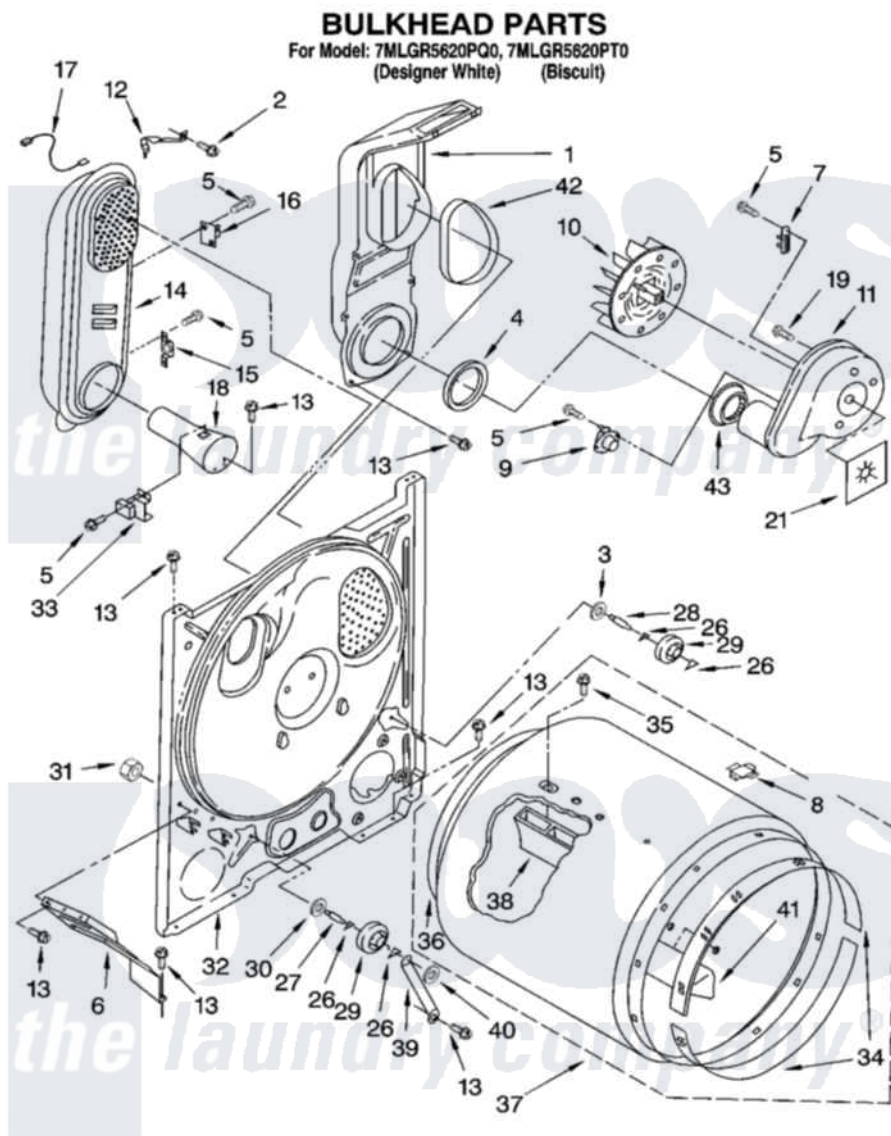

Whirlpool 7MLGR5620PQ0 03 - BULKHEAD PARTS

8180525

5

Whirlpool [Residential Whirlpool 7MLGR5620PQ0 Dryer Parts](#) Parts Diagram 03 - BULKHEAD PARTS
 Click on the part number to view part

Item	Original Part Number	Replaced By	Status	Part Description
1	348368			Lint Chute Assembly
2	489463			Screw, 8-18 X 1/16
3	3388703			Washer, Support
4	347139			Seal, Lint Chute
5	90767			Screw, 8A X 3/8 HeX Washer Head Tapping
6	3406022			Bracket, Bulkhead
7	3392519			Thermal Limiter
8	8066086			Plug, Drum Hole
9	3387134			Thermostat, Internal-Bias
10	694089			Wheel, Blower
11	8557384	8577230		Housing, Blower
12	8066155			Clip, Heater Box
13	343641	681414		Screw, 10AB X 1/2
14	8530285	279980		Box
15	3403140			Thermostat, High-Limit 205F
16	280010			Kit, Thermal Cut-Off

17	3401707		Jumper, Tco-High Limit
18	8066049		Funnel, Burner Light
19	3390647	488729	Screw
21	3394196		Seal, Blower Shaft
26	690997		Washer, Thrust
27	3399506	W10359270	Shaft, Drum Roller Threads
28	3399507	W10359269	Shaft, Drum Roller Threads
29	3397588	349241T	Support
30	348197		Washer, Support
31	3359452		Nut, Lock
32	3403491	279796	Bulkhead
33	338906		Radiant, Sensor
34	692526	279441	BeaRng-Rng
35	97787	W10109200	Screw, Baffle Mounting
36	3406130	279857	Seal
37	695587		Drum Assembly
38	692490		Baffle, Drum
39	3976434		Bracket, Support Shaft
40	90296		Nut, Push On
41	3403636		Baffle, Drum
42	339956		Seal, Air Duct To Bulkhead
43	696302		Shield, Exhaust