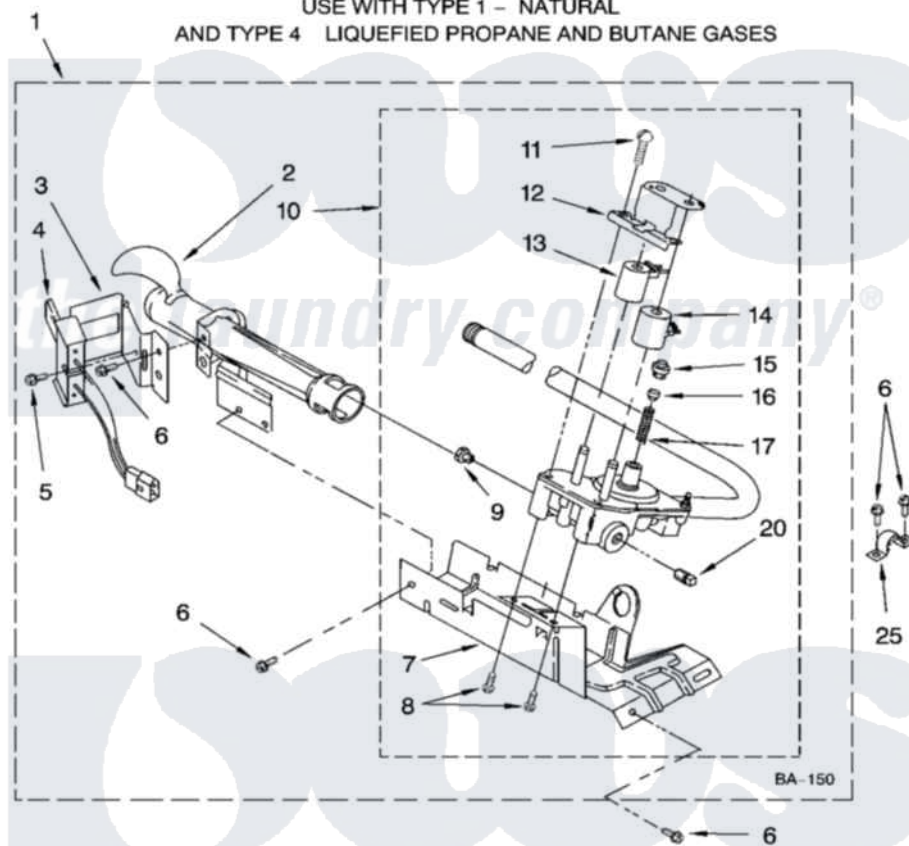

**Whirlpool 7MLGR5620PQ0 04 - 8318272 BURNER ASSEMBLY, OPTIONAL PARTS (NOT INCLUDED)**

**8318272 BURNER ASSEMBLY**

For Model: 7MLGR5620PQ0, 7MLGR5620PT0

(Designer White) (Biscuit)

USE WITH TYPE 1 - NATURAL

AND TYPE 4 LIQUEFIED PROPANE AND BUTANE GASES

8180525

7

Whirlpool [Residential Whirlpool 7MLGR5620PQ0 Dryer Parts](#) Parts Diagram 04 - 8318272 BURNER ASSEMBLY, OPTIONAL PARTS (NOT INCLUDED).  
Click on the part number to view part

Item	Original Part Number	Replaced By	Status	Part Description
1	8318272	<a href="#">W10465748</a>		Burner-Gas
2	688617	<a href="#">693140</a>		Burner
3	<a href="#">694298</a>			Bracket, Ignitor
4	686590	<a href="#">279311</a>		Ignitor
5	<a href="#">3393909</a>			Screw, 8-32 X 7/8
6	343641	<a href="#">681414</a>		Screw, 10AB X 1/2
7	693986			Base, Burner
8	<a href="#">3387057</a>			Screw, 10-16 X 1/2 Orifice, Burner
9	<a href="#">234826</a>			Orifice, Burner Type 1
"	<a href="#">229742</a>			Orifice, Burner
"	<a href="#">234868</a>			Orifice, Burner
10	8318277	<a href="#">W10337269</a>		Valve-Gas
11	<a href="#">694421</a>			Screw, Bracket Mounting
12	<a href="#">694538</a>			Bracket, Shunt