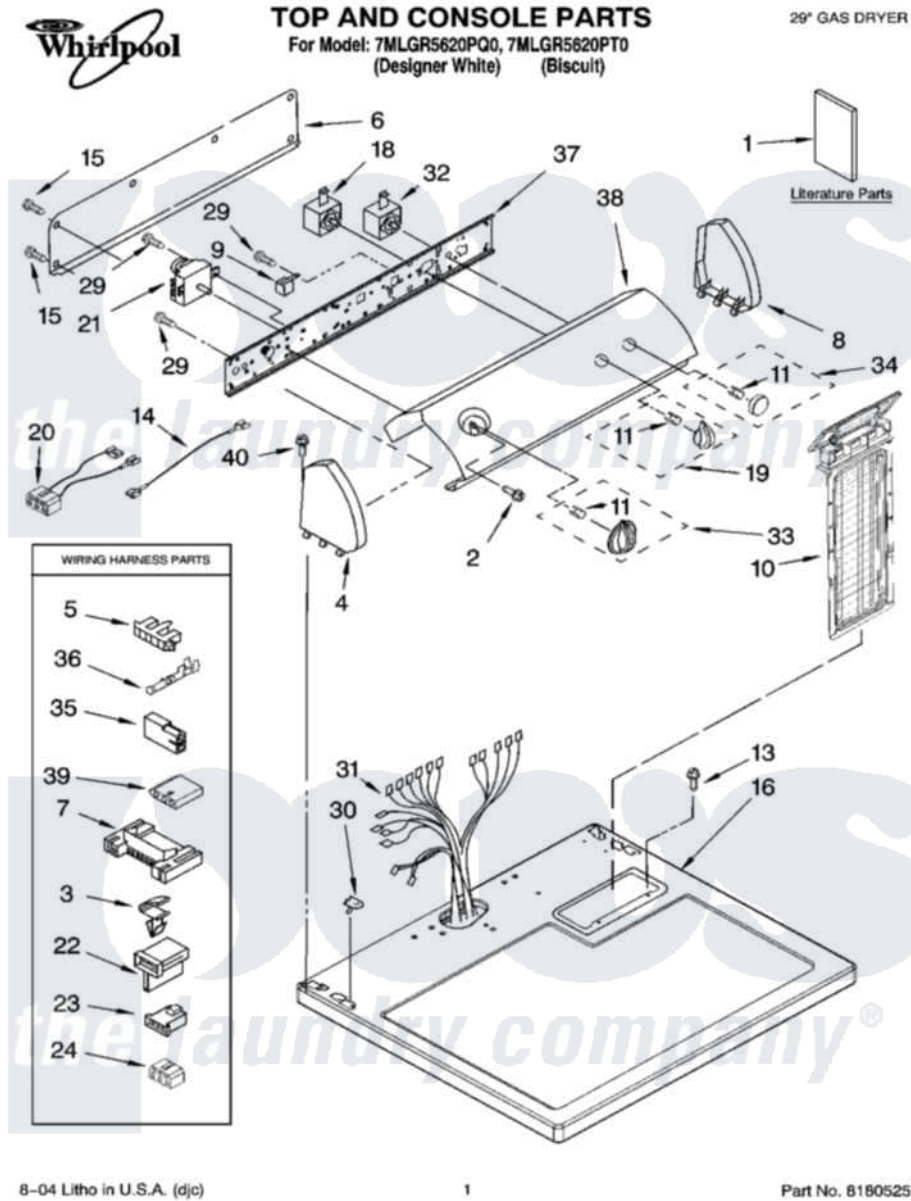

Whirlpool 7MLGR5620PT0 01 - TOP AND CONSOLE PARTS

8-04 Litho in U.S.A. (djc)

1

Part No. 8180525

Whirlpool Residential Whirlpool 7MLGR5620PT0 Dryer Parts Parts Diagram 01 - TOP AND CONSOLE PARTS
 Click on the part number to view part

Item	Original Part Number	Replaced By	Status	Part Description
1	8564241		Not Available	Instructions, Installation
"	8565898		Not Available	Sheet, Cycle Feature
"	8565897		Not Available	Use And Care Guide
"	8528187			Wiring Diagram
"	N/A		Not Available	Following May Be Purchased DO-IT-YOURSELF REPAIR MANUALS
"	677818		Not Available	Manual, Do-It- Yourself Repair (Dryer)
2	3400859			Screw, Grounding
3	3394427			Clip-Harness
4	8271365	279962		Endcap
"	8271368	279965		Endcap
5	3397269			Connector, Timer
6	8274261			Do-It-Yourself Repair Manuals
7	3395683			Receptacle, Multi-Terminal
8	8271359	279962		Endcap

"	8271362	279965	Endcap
9	694419		Mini-Buzzer
10	8557857		Screen, Lint
"	8557858		Screen, Lint
11	8536939		Clip, Knob
13	688983	487240	Screw, For Mtg. Service Capacitor
14	3401674		Wire, Jumper
15	693995		Screw, Hex Head
16	8557930	8563985	Top
"	8557931	8563986	Top
18	3405152		Switch, Wrinkle Shield
19	8544935		Knob, Control
"	8544936		Knob, Control
20	8283292	8283276	Wire, Jumper
21	3976584		Timer Assembly
22	3403499		Connector, 2-Position
23	3403498		Connector, 3-Position
24	3347243		Block, Disconnect
29	3390646	W10139210	Screw, 8-18 X 5/16
30	357213		Nut, Push-In
31	8299876		Harness, Wiring
32	3977456		Switch, Push-To-Start
33	8544955		Timer Knob Assembly
"	8544956		Timer Knob Assembly
34	8544939		Knob, Push-To-Start
"	8544942		Knob, Push-To-Start
35	717252		Receptacle, Terminal
36	94614		Terminal
37	8544895		Bracket, Control
38	8318802		Panel, Control
"	8318803		Panel, Control
39	3936144		Do-It-Yourself Repair Manuals
40	388326		Screw, 8-18 X 1.25