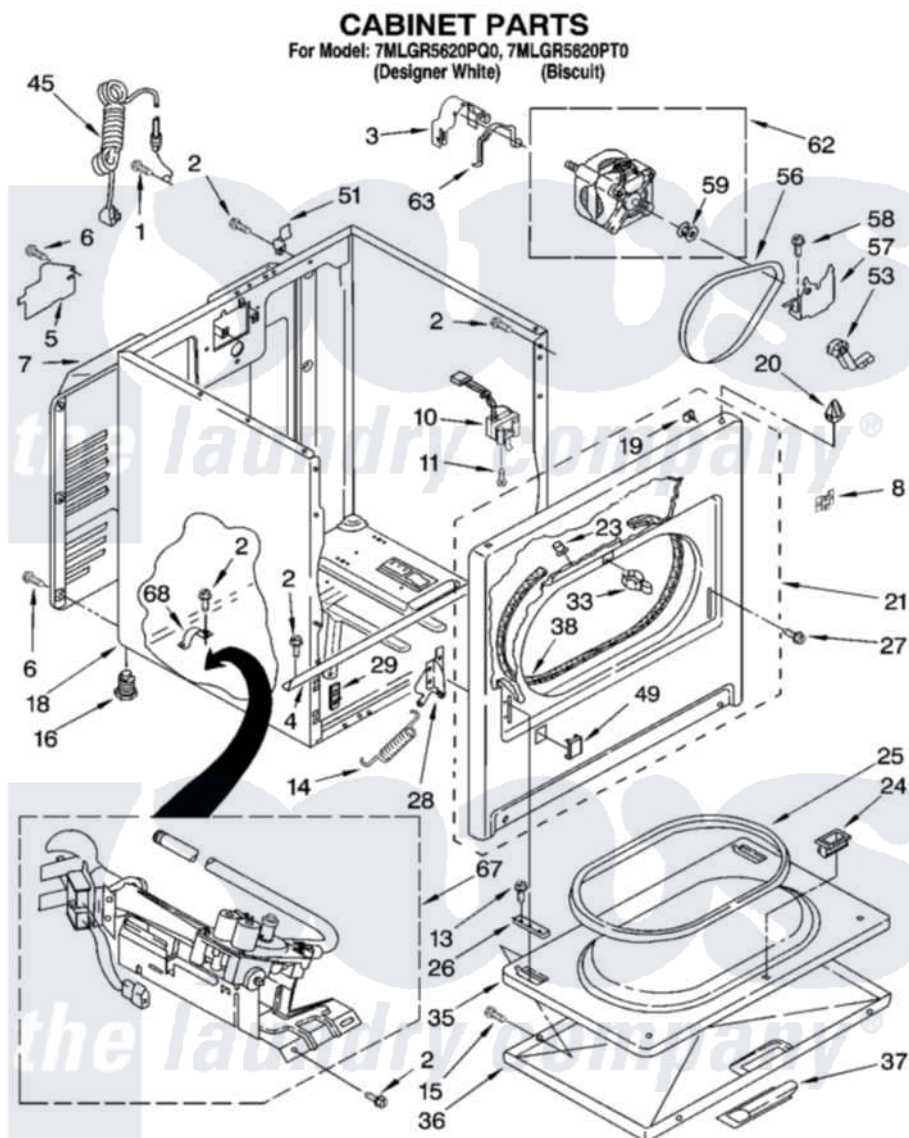

Whirlpool 7MLGR5620PT0 02 - CABINET PARTS

8180525

3

Whirlpool [Residential Whirlpool 7MLGR5620PT0 Dryer Parts](#) Parts Diagram 02 - CABINET PARTS
 Click on the part number to view part

Item	Original Part Number	Replaced By	Status	Part Description
1	697776	4331106		Screw, No.10-32 X 7/16
2	343641	681414		Screw, 10AB X 1/2
3	3404162			Clamp, Motor
4	8541400			Bracket, Cabinet
5	3396795			Cover, Terminal Block
6	693995			Screw, Hex Head
7	3396805	280043		Panel-Rear
8	8546676	W10041960		Spring, Door
10	3406109	3406107		Door Switch Assembly
11	697773	3395530		Screw
13	694091			Trim, Side Right Hand
14	8541401	W10041960		Spring, Door
15	3357011	308685		Side Trim)
16	3392100	49621		Feet-Leveling
"	279810			Foot-Optional
19	98234			Clip, U-Bend

20	690363	18776	Lock, Front Top
21	3395197	279740	Panel
"	3977243	279890	Panel
23	685203	279220	Clip
24	3389441		Door Catch Assembly
25	3390731		Seal, Door
26	337189		Clip, Hinge
27	342043	486146	Screw
28	8066056		Hinge, Door
"	8066057		Hinge, Door
29	3394083		Clip, Front Panel
33	696144	279570	Latch
35	695737		Door, Rear
36	3393549		Door, Front
"	3977241		Door, Front
37	690270	348721	Handle
"	3977242		Handle, Door
38	3406129		Seal And Bearing Assembly
45	344020	3401402	Cord, Power
49	3394975		Plug, Front Panel
"	3394978		Plug, Front Panel
51	238088	8066217	Hinge, Top
53	691366		Idler And Pulley Assembly
56	8066065	341241	Belt
57	348780		Base, Motor
58	3400500		Bolt, 3405245 5/16-18 X 3/4
59	3394341	W10299847	Pulley-Motor
62	8538262	279827	Motor-Drve
63	660658		Clamp, Motor Mounting 343481 685441
67	8318272	W10465748	Burner-Gas
68	341029		Clamp, Pipe Door Spring