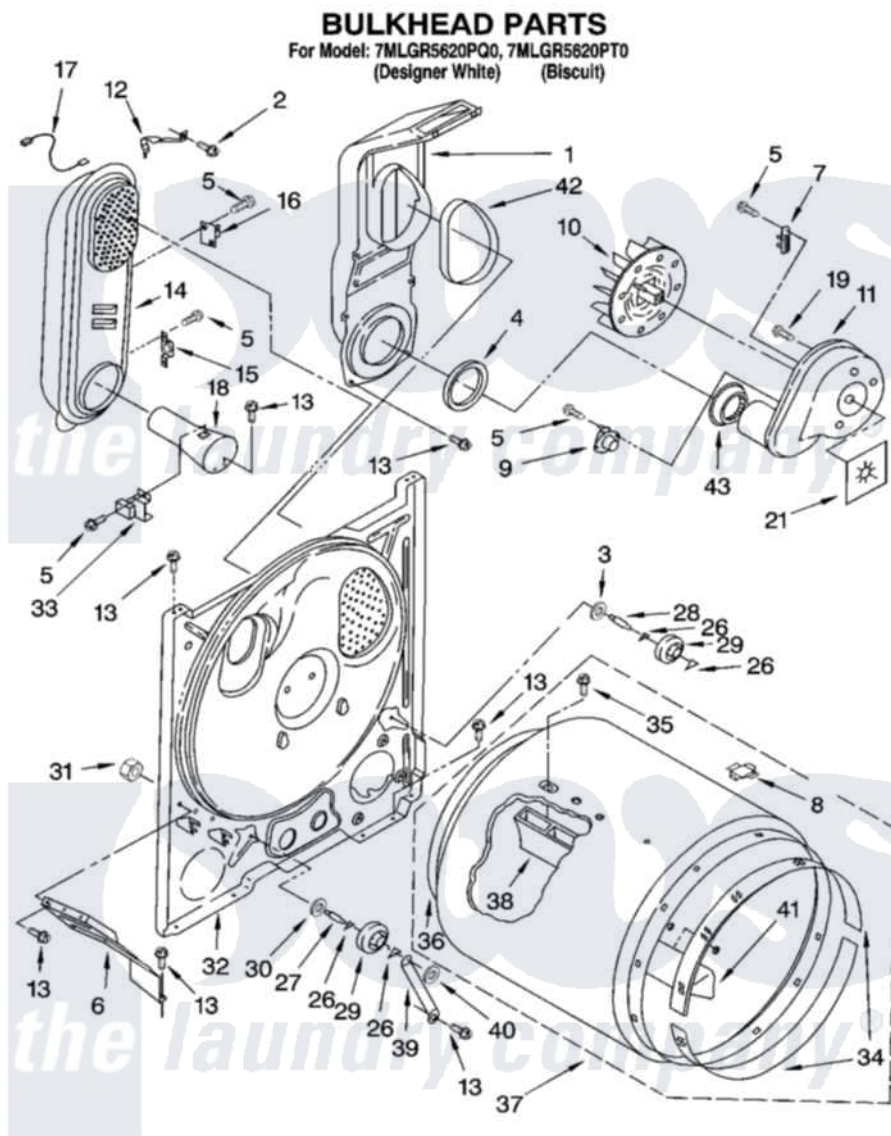

# Whirlpool 7MLGR5620PT0 03 - BULKHEAD PARTS

8180525

5

Whirlpool [Residential Whirlpool 7MLGR5620PT0 Dryer Parts](#) Parts Diagram 03 - BULKHEAD PARTS  
 Click on the part number to view part

Item	Original Part Number	Replaced By	Status	Part Description
1	<a href="#">348368</a>			Lint Chute Assembly
2	<a href="#">489463</a>			Screw, 8-18 X 1/16
3	<a href="#">3388703</a>			Washer, Support
4	<a href="#">347139</a>			Seal, Lint Chute
5	<a href="#">90767</a>			Screw, 8A X 3/8 HeX Washer Head Tapping
6	<a href="#">3406022</a>			Bracket, Bulkhead
7	<a href="#">3392519</a>			Thermal Limiter
8	<a href="#">8066086</a>			Plug, Drum Hole
9	<a href="#">3387134</a>			Thermostat, Internal-Bias
10	<a href="#">694089</a>			Wheel, Blower
11	8557384	<a href="#">8577230</a>		Housing, Blower
12	<a href="#">8066155</a>			Clip, Heater Box
13	343641	<a href="#">681414</a>		Screw, 10AB X 1/2
14	8530285	<a href="#">279980</a>		Box
15	<a href="#">3403140</a>			Thermostat, High-Limit 205F
16	<a href="#">280010</a>			Kit, Thermal Cut-Off