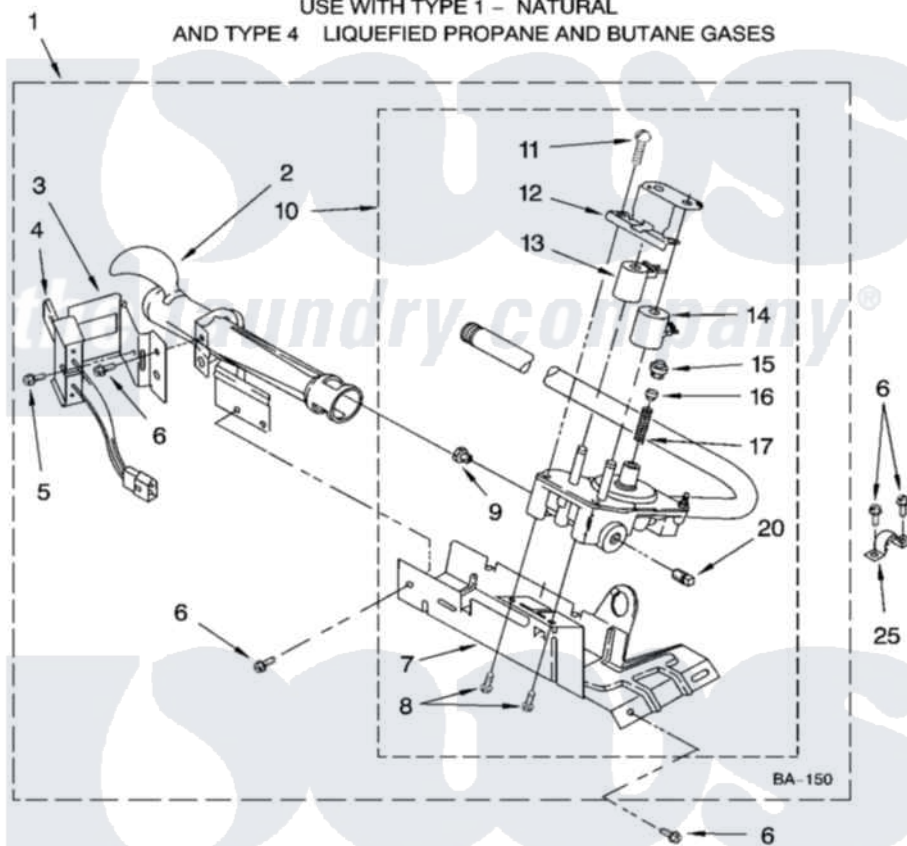

Whirlpool 7MLGR5620PT0 04 - 8318272 BURNER ASSEMBLY, OPTIONAL PARTS (NOT INCLUDED)

8318272 BURNER ASSEMBLY

For Model: 7MLGR5620PQ0, 7MLGR5620PT0

(Designer White) (Biscuit)

USE WITH TYPE 1 - NATURAL

AND TYPE 4 LIQUEFIED PROPANE AND BUTANE GASES

8180525

7

Whirlpool [Residential Whirlpool 7MLGR5620PT0 Dryer Parts](#) Parts Diagram 04 - 8318272 BURNER ASSEMBLY, OPTIONAL PARTS (NOT INCLUDED).
Click on the part number to view part

Item	Original Part Number	Replaced By	Status	Part Description
1	8318272	W10465748		Burner-Gas
2	688617	693140		Burner
3	694298			Bracket, Ignitor
4	686590	279311		Ignitor
5	3393909			Screw, 8-32 X 7/8
6	343641	681414		Screw, 10AB X 1/2
7	693986			Base, Burner
8	3387057			Screw, 10-16 X 1/2 Orifice, Burner
9	234826			Orifice, Burner Type 1
"	229742			Orifice, Burner
"	234868			Orifice, Burner
10	8318277	W10337269		Valve-Gas
11	694421			Screw, Bracket Mounting
12	694538			Bracket, Shunt