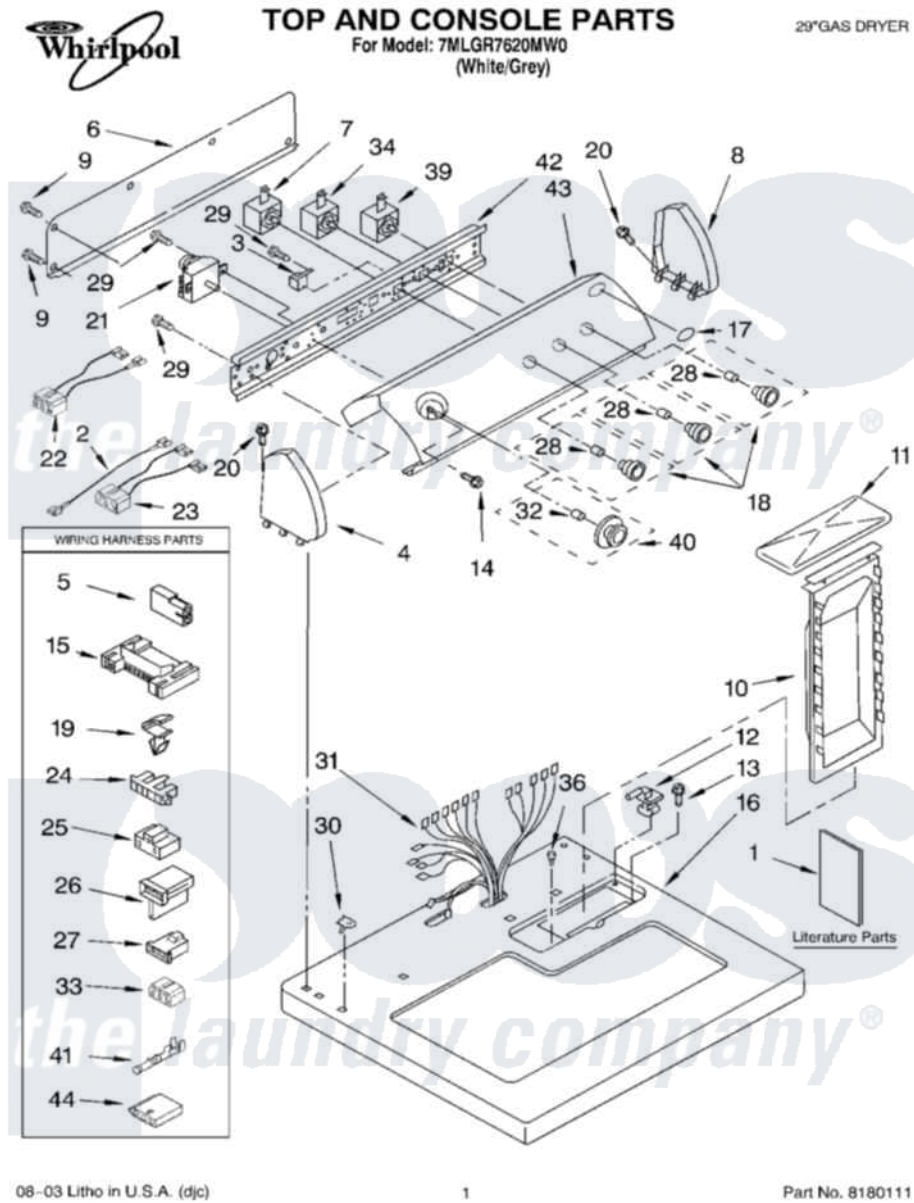

Whirlpool 7MLGR7620MW0 01 - TOP AND CONSOLE PARTS

08-03 Litho in U.S.A. (djc)

1

Part No. 8180111

Whirlpool [Residential Whirlpool 7MLGR7620MW0 Dryer Parts](#) Parts Diagram 01 - TOP AND CONSOLE PARTS
 Click on the part number to view part

Item	Original Part Number	Replaced By	Status	Part Description
1	LIT3978910		Not Available	Literature Parts (Installation Instructions (Spanish))
"	LIT8535823		Not Available	Literature Parts (Sheet, Cycle Feature (For Model LEQ5000KW1))
"	LIT8543109		Not Available	Literature Parts (Use & Care Guide)
"	LIT3979703		Not Available	Literature Parts (Label, Wiring Diagram)
"	N/A		Not Available	Following May Be Purchased DO-IT-YOURSELF REPAIR MANUALS
"	LIT677818	677818L		Diy
2	3401684			Jumper, Wire
3	694419			Mini-Buzzer
4	8271365	279962		Endcap
5	717252			Receptacle, Terminal
6	8274261			Do-It-Yourself Repair Manuals
7	3399639			Switch, Rotary Temperature