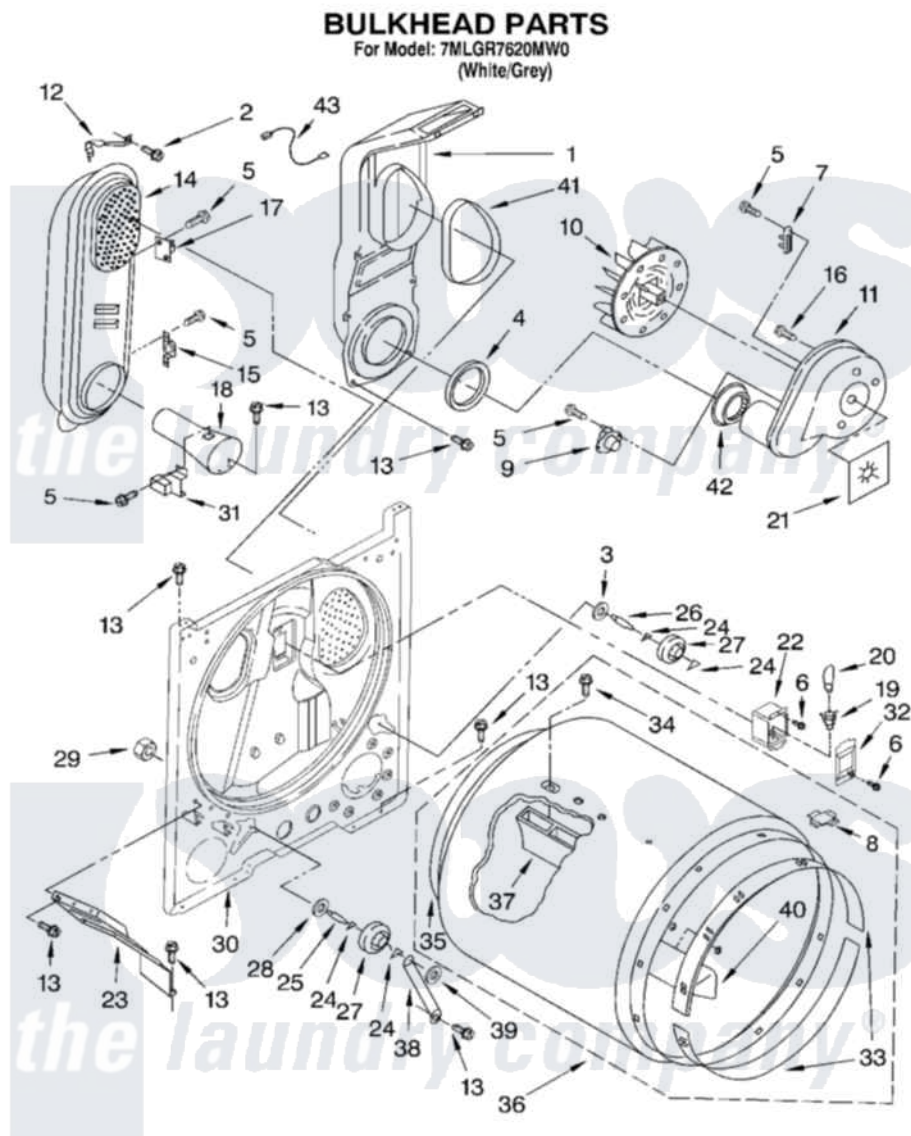

Whirlpool 7MLGR7620MW0 03 - BULKHEAD PARTS

8180111

5

Whirlpool [Residential Whirlpool 7MLGR7620MW0 Dryer Parts](#) Parts Diagram 03 - BULKHEAD PARTS
 Click on the part number to view part

Item	Original Part Number	Replaced By	Status	Part Description
1	348368			Lint Chute Assembly
2	489463			Screw, 8-18 X 1/16
3	3388703			Washer, Support
4	347139			Seal, Lint Chute
5	90767			Screw, 8A X 3/8 HeX Washer Head Tapping
6	487909	488729		Screw
7	3392519			Thermal Limiter
8	8066086			Plug, Drum Hole
9	3387134			Thermostat, Internal-Bias
10	694089			Wheel, Blower
11	3405016	8577230		Housing, Blower
12	3398161			CLIP
13	343641	681414		Screw, 10AB X 1/2
14	8530285	279980		Box
15	3403140			Thermostat, High-Limit 205F
16	3390647	488729		Screw

17	280010		Kit, Thermal Cut-Off
18	8066049		Funnel, Burner Light
19	3403634	W10136369	Socket, Drum Light Assembly
20	3406124	22002263	Lamp
21	3394196		Seal, Blower Shaft
22	3977373		Bracket, Drum Light
23	3406022		Bracket, Bulkhead
24	690997		Washer, Thrust
25	3399506	W10359270	Shaft, Drum Roller Threads
26	3399507	W10359269	Shaft, Drum Roller Threads
27	3397588	349241T	Support
28	348197		Washer, Support
29	3359452		Nut, Lock
30	3403413		Bulkhead
31	338906		Radiant, Sensor
32	3402841	8532165	Lens, Drum Light
33	692526	279441	BeaRng-Rng
34	97787	W10109200	Screw, Baffle Mounting
35	3406130	279857	Seal
36	695587		Drum Assembly
37	692490		Baffle, Drum
38	3976434		Bracket, Support Shaft
39	90296		Nut, Push On
40	3403636		Baffle, Drum
41	339956		Seal, Air Duct To Bulkhead
42	696302		Shield, Exhaust
43	3401707		Jumper, Tco-High Limit