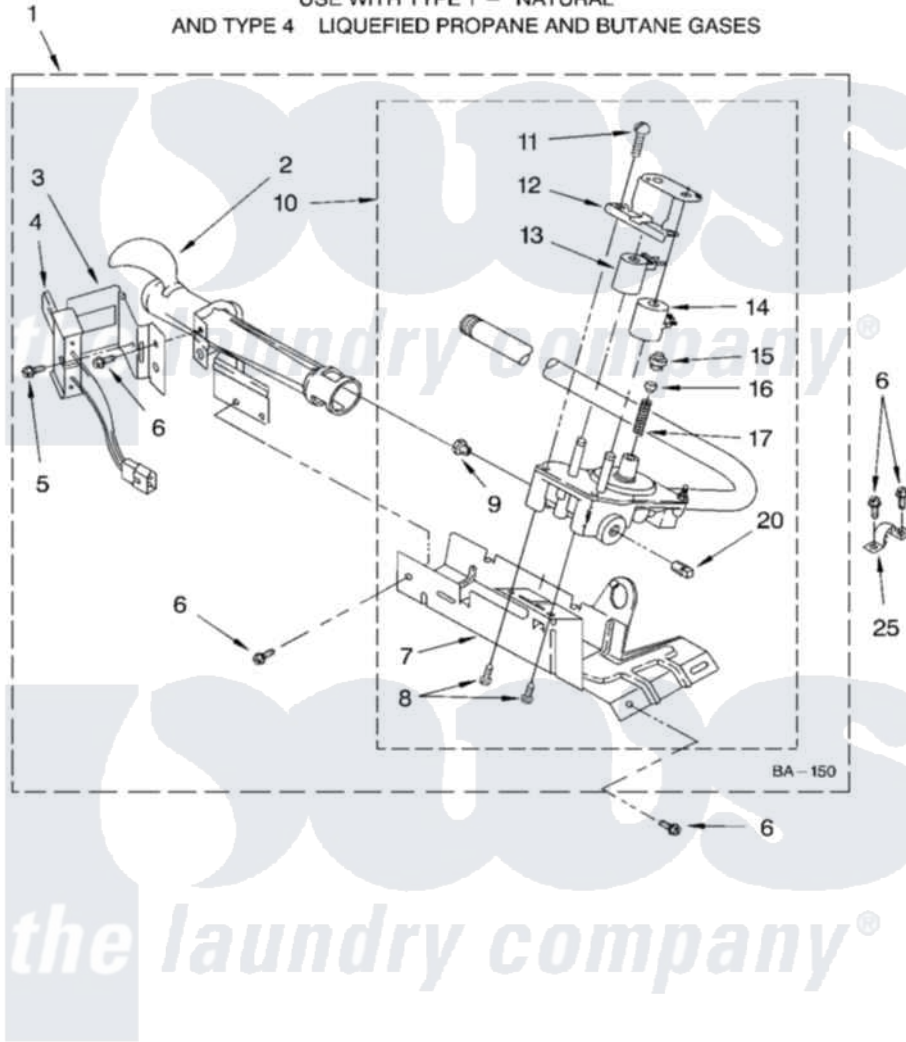

Whirlpool 7MLGR7620MW0 04 - 8318272 BURNER ASSEMBLY

8318272 BURNER ASSEMBLY

For Model: 7MLGR7620MW0
(White/Grey)

USE WITH TYPE 1 - NATURAL
AND TYPE 4 LIQUEFIED PROPANE AND BUTANE GASES

8180111

7

Whirlpool [Residential Whirlpool 7MLGR7620MW0 Dryer Parts](#) Parts Diagram 04 - 8318272 BURNER ASSEMBLY
Click on the part number to view part

Item	Original Part Number	Replaced By	Status	Part Description
1	8318272	W10465748		Burner-Gas
2	688617	693140		Burner
3	694298			Bracket, Ignitor
4	686590	279311		Ignitor
5	3393909			Screw, 8-32 X 7/8
6	343641	681414		Screw, 10AB X 1/2
7	693986			Base, Burner
8	3387057			Screw, 10-16 X 1/2 Orifice, Burner
9	234826			Orifice, Burner Type 1
"	229742			Orifice, Burner
"	234868			Orifice, Burner
10	8318277	W10337269		Valve-Gas
11	694421			Screw, Bracket Mounting
12	694538			Bracket, Shunt
13	694540			Coil, 60 Hz
14	694539			Coil, 60 Hz