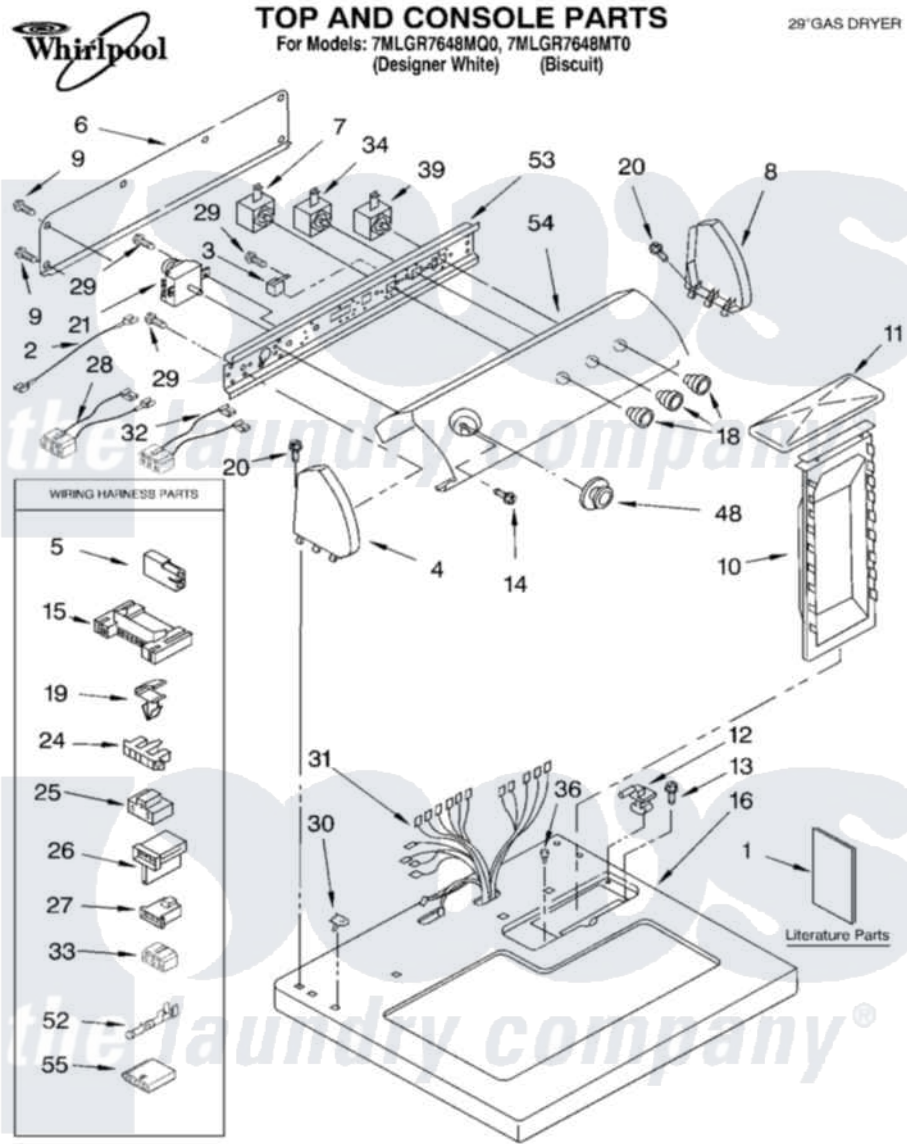

# Whirlpool 7MLGR7648MQ0 01 - TOP AND CONSOLE PARTS

07-03 Litho in U.S.A. (djc)

1

Part No. 8180103

Whirlpool Residential Whirlpool 7MLGR7648MQ0 Dryer Parts Parts Diagram 01 - TOP AND CONSOLE PARTS  
 Click on the part number to view part

Item	Original Part Number	Replaced By	Status	Part Description
1	LIT3978910		Not Available	Literature Parts (Installation Instructions (Spanish))
"	LIT8543109		Not Available	Literature Parts (Use & Care Guide)
"	LIT3979703		Not Available	Literature Parts (Label, Wiring Diagram)
"	N/A		Not Available	Following May Be Purchased DO-IT-YOURSELF REPAIR MANUALS
"	LIT677818	<a href="#">677818L</a>		Diy
2	<a href="#">3401684</a>			Jumper, Wire
3	<a href="#">694419</a>			Mini-Buzzer
4	8271365	<a href="#">279962</a>		Endcap
"	8271368	<a href="#">279965</a>		Endcap
5	<a href="#">717252</a>			Receptacle, Terminal
6	<a href="#">8274261</a>			Do-It-Yourself Repair Manuals
7	<a href="#">3399639</a>			Switch, Rotary Temperature
8	8271359	<a href="#">279962</a>		Endcap