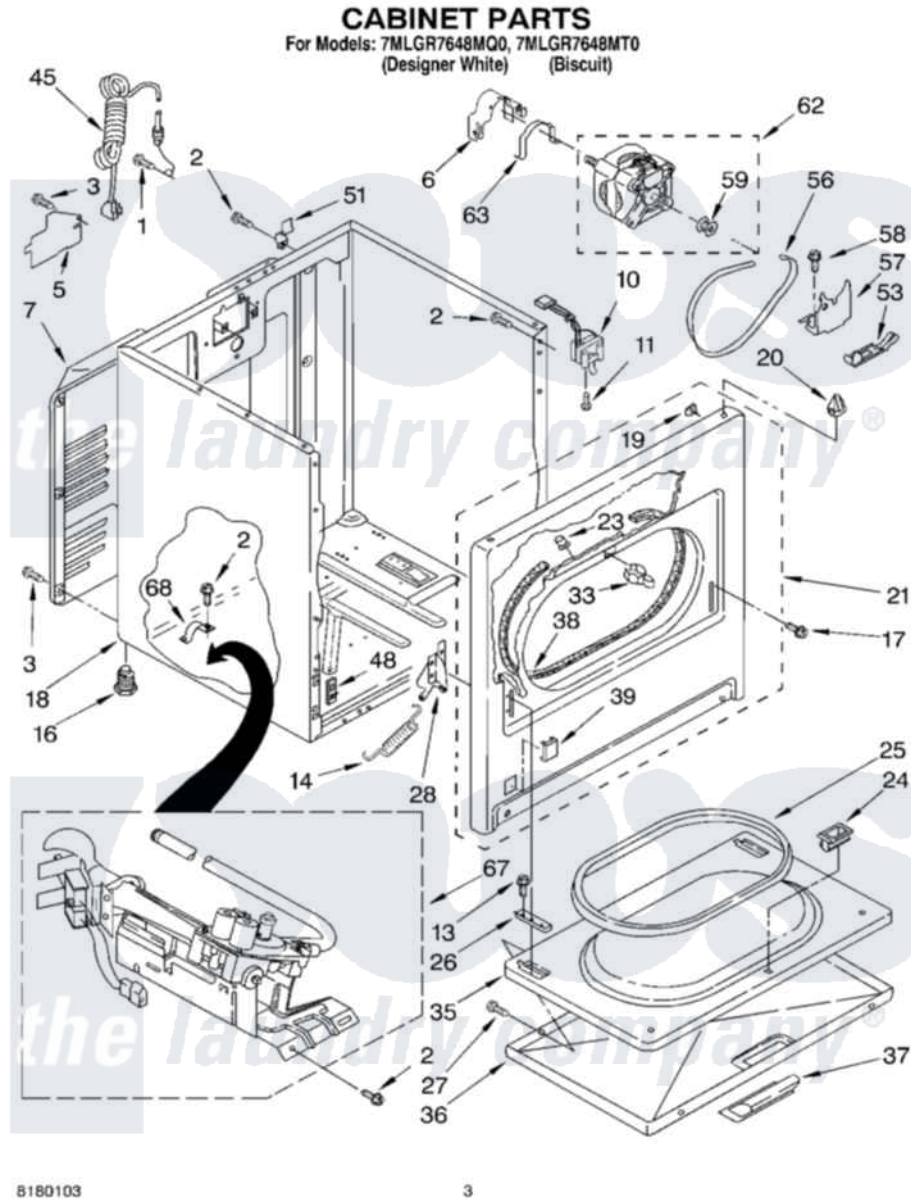

Whirlpool 7MLGR7648MQ0 02 - CABINET PARTS

8180103

3

Whirlpool Residential Whirlpool 7MLGR7648MQ0 Dryer Parts Parts Diagram 02 - CABINET PARTS
Click on the part number to view part

Item	Original Part Number	Replaced By	Status	Part Description
1	697776	4331106		Screw, No.10-32 X 7/16
2	343641	681414		Screw, 10AB X 1/2
3	693995			Screw, Hex Head
5	3396795			Cover, Terminal Block
6	3404162			Clamp, Motor
7	3396805	280043		Panel-Rear
10	3406107			Door Switch Assembly
11	697773	3395530		Screw
13	3357011	308685		Side Trim)
14	692495	W10041960		Spring, Door
16	3392100	49621		Feet-Leveling
"	279810			Foot-Optional
17	342043	486146		Screw
18	8530603	8533643		Cabinet
"	8530606	3977306		Cabinet
19	98234			Clip, U-Bend

20	690363	18776	Lock, Front Top
21	3395197	279740	Panel
"	3977243	279890	Panel
23	685203	279220	Clip
24	3389441		Door Catch Assembly
25	3390731		Seal, Door
26	337189		Clip, Hinge
27	694091		Trim, Side Right Hand
28	8066056		Hinge, Door
"	8066057		Hinge, Door
33	696144	279570	Latch
35	695737		Door, Rear
36	3393549		Door, Front
"	3977241		Door, Front
37	690270	348721	Handle
"	3977242		Handle, Door
38	3406129		Seal And Bearing Assembly
39	3394975		Plug, Front Panel
"	3394978		Plug, Front Panel
45	344020	3401402	Cord, Power
48	3394083		Clip, Front Panel
51	238088	8066217	Hinge, Top
53	3394332	691366	Idler And Pulley Assembly
56	8066065	341241	Belt
57	348780		Base, Motor
58	3400500		Bolt, 3405245 5/16-18 X 3/4
59	3394341	W10299847	Pulley-Motor
62	8538262	279827	Motor-Drve
63	660658		Clamp, Motor Mounting 343481 685441
67	8318272	W10465748	Burner-Gas
68	341029		Clamp, Pipe Door Spring