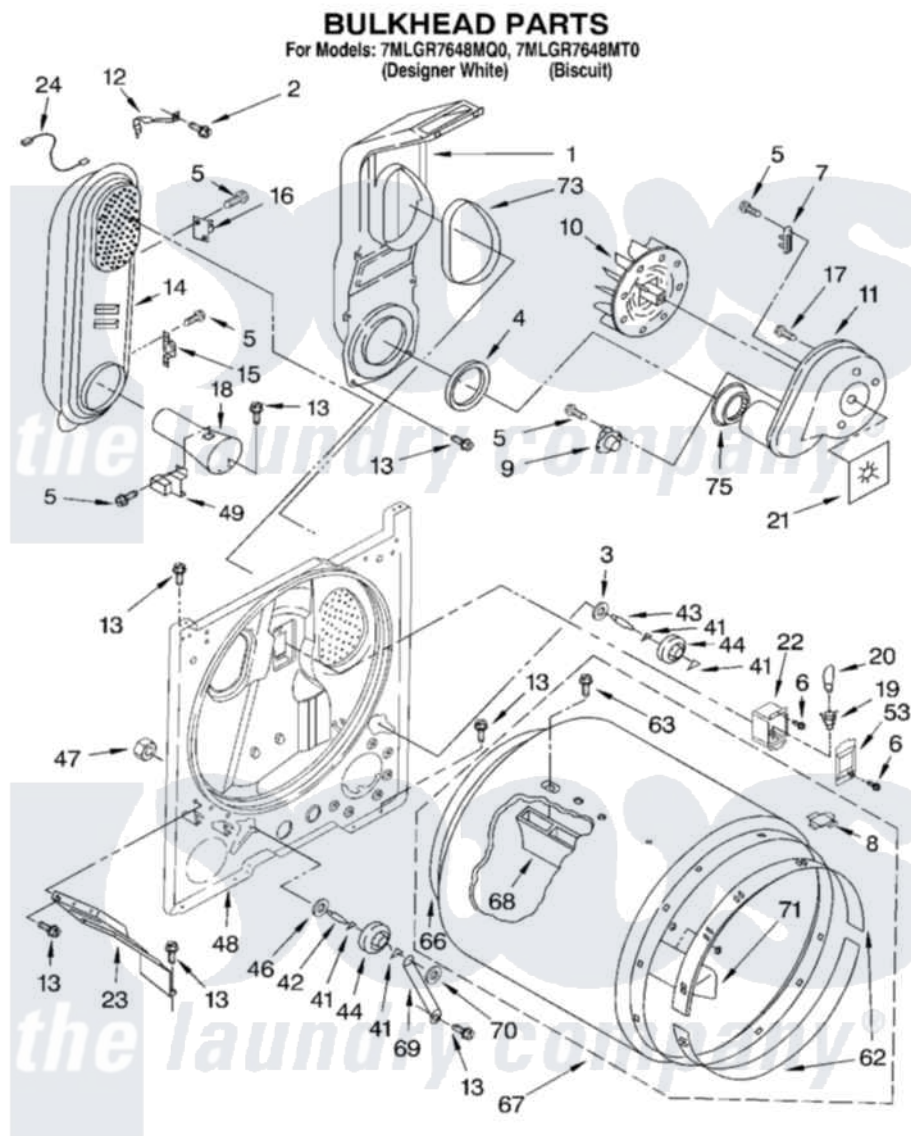

# Whirlpool 7MLGR7648MQ0 03 - BULKHEAD PARTS

8180103

5

Whirlpool [Residential Whirlpool 7MLGR7648MQ0 Dryer Parts](#) Parts Diagram 03 - BULKHEAD PARTS  
Click on the part number to view part

Item	Original Part Number	Replaced By	Status	Part Description
1	<a href="#">348368</a>			Lint Chute Assembly
2	<a href="#">489463</a>			Screw, 8-18 X 1/16
3	<a href="#">3388703</a>			Washer, Support
4	<a href="#">347139</a>			Seal, Lint Chute
5	<a href="#">90767</a>			Screw, 8A X 3/8 HeX Washer Head Tapping
6	487909	<a href="#">488729</a>		Screw
7	<a href="#">3392519</a>			Thermal Limiter
8	<a href="#">8066086</a>			Plug, Drum Hole
9	<a href="#">3387134</a>			Thermostat, Internal-Bias
10	<a href="#">694089</a>			Wheel, Blower
11	3405016	<a href="#">8577230</a>		Housing, Blower
12	3398161			CLIP
13	343641	<a href="#">681414</a>		Screw, 10AB X 1/2
14	8530285	<a href="#">279980</a>		Box
15	<a href="#">3403140</a>			Thermostat, High-Limit 205F
16	<a href="#">280010</a>			Kit, Thermal Cut-Off