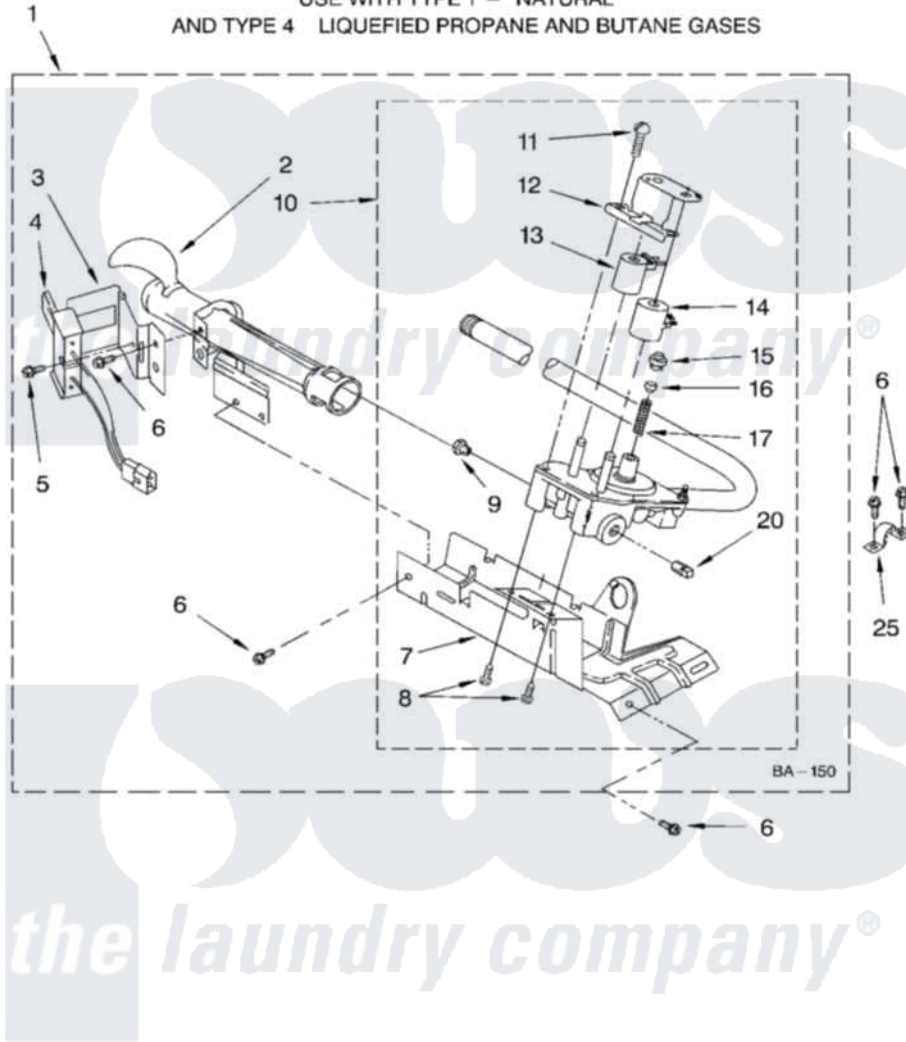

Whirlpool 7MLGR7648MQ0 04 - 8318272 BURNER ASSEMBLY

8318272 BURNER ASSEMBLY

For Models: 7MLGR7648MQ0, 7MLGR7648MT0
(Designer White) (Biscuit)

USE WITH TYPE 1 - NATURAL
AND TYPE 4 LIQUEFIED PROPANE AND BUTANE GASES

8180103

7

Whirlpool [Residential Whirlpool 7MLGR7648MQ0 Dryer Parts](#) Parts Diagram 04 - 8318272 BURNER ASSEMBLY
Click on the part number to view part

Item	Original Part Number	Replaced By	Status	Part Description
1	8318272	W10465748		Burner-Gas
2	688617	693140		Burner
3	694298			Bracket, Ignitor
4	686590	279311		Ignitor
5	3393909			Screw, 8-32 X 7/8
6	343641	681414		Screw, 10AB X 1/2
7	693986			Base, Burner
8	3387057			Screw, 10-16 X 1/2 Orifice, Burner
9	234826			Orifice, Burner Type 1
"	229742			Orifice, Burner
"	234868			Orifice, Burner
10	8318277	W10337269		Valve-Gas
11	694421			Screw, Bracket Mounting
12	694538			Bracket, Shunt
13	694540			Coil, 60 Hz
14	694539			Coil, 60 Hz