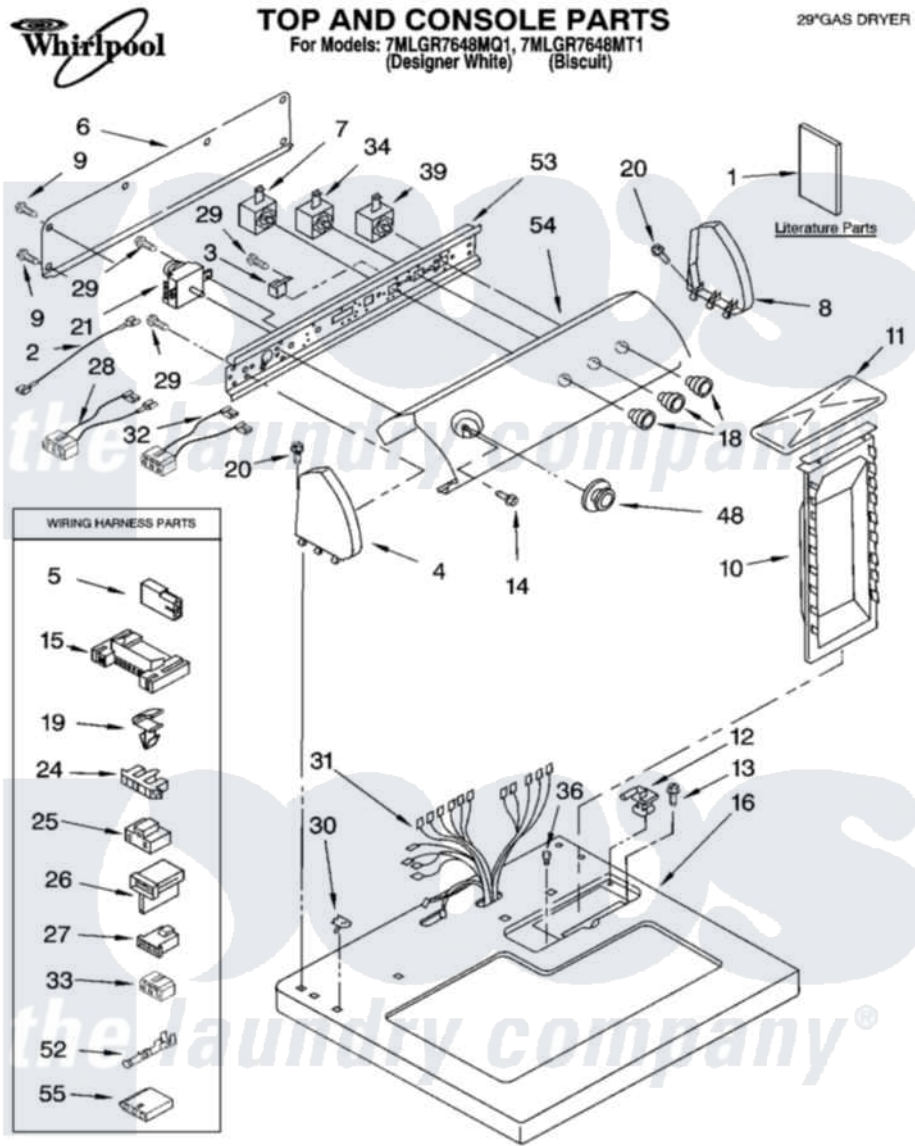

Whirlpool 7MLGR7648MT1 01 - TOP AND CONSOLE PARTS

04-04 Litho in U.S.A. (djc)

1

Part No. 8180331

Whirlpool [Residential Whirlpool 7MLGR7648MT1 Dryer Parts](#) Parts Diagram 01 - TOP AND CONSOLE PARTS
 Click on the part number to view part

Item	Original Part Number	Replaced By	Status	Part Description
1	LIT3978910		Not Available	Literature Parts (Installation Instructions (Spanish))
"	LIT8543109		Not Available	Literature Parts (Use & Care Guide)
"	LIT3979703		Not Available	Literature Parts (Label, Wiring Diagram)
"	N/A		Not Available	Following May Be Purchased DO-IT-YOURSELF REPAIR MANUALS
"	LIT677818	677818L		Diy
2	3401684			Jumper, Wire
3	694419			Mini-Buzzer
4	8271365	279962		Endcap
"	8271368	279965		Endcap
5	717252			Receptacle, Terminal
6	8274261			Do-It-Yourself Repair Manuals
7	3399639			Switch, Rotary Temperature
8	8271359	279962		Endcap