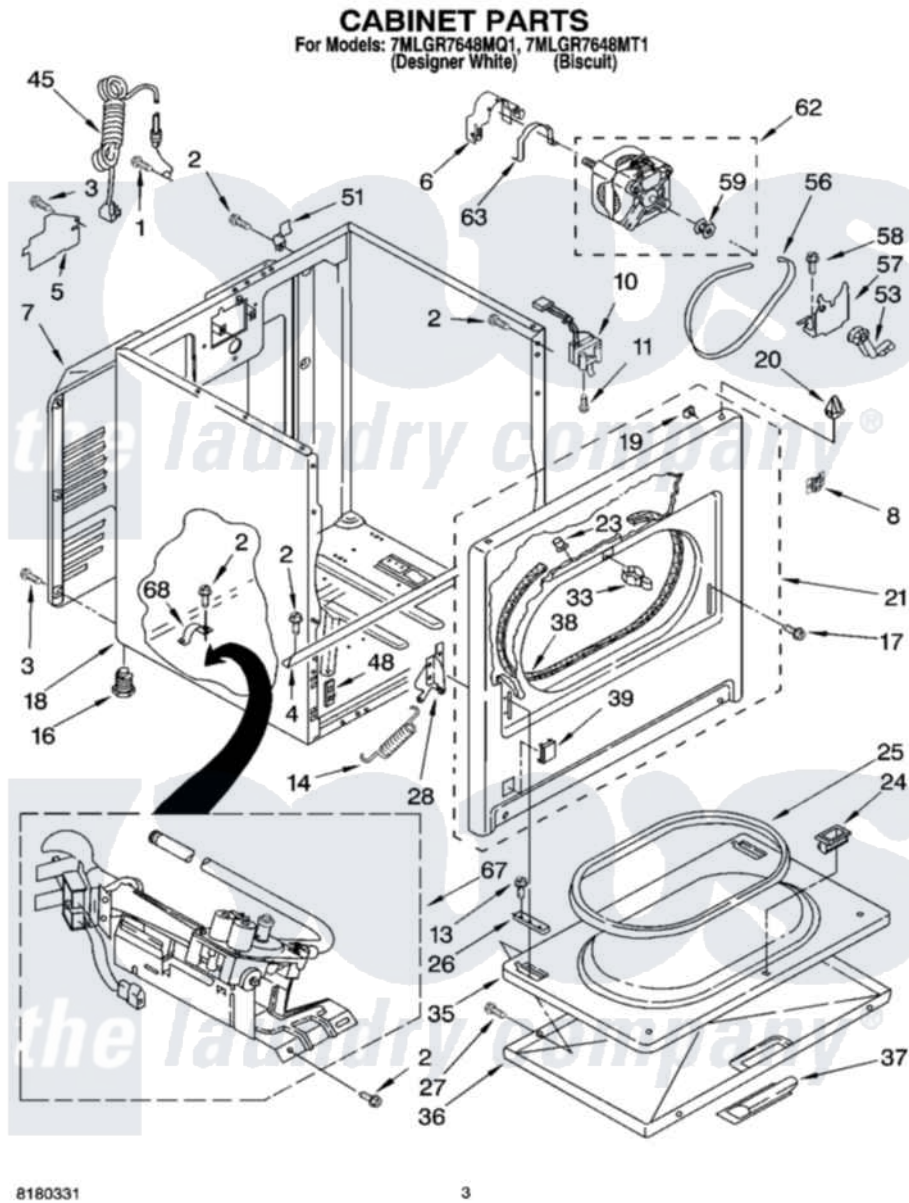

Whirlpool 7MLGR7648MT1 02 - CABINET PARTS

Whirlpool [Residential Whirlpool 7MLGR7648MT1 Dryer Parts](#) Parts Diagram 02 - CABINET PARTS
Click on the part number to view part

Item	Original Part Number	Replaced By	Status	Part Description
1	697776	4331106		Screw, No.10-32 X 7/16
2	343641	681414		Screw, 10AB X 1/2
3	693995			Screw, Hex Head
4	8541400			Bracket, Cabinet
5	3396795			Cover, Terminal Block
6	3404162			Clamp, Motor
7	3396805	280043		Panel-Rear
8	8546676	W10041960		Spring, Door
10	3406107			Door Switch Assembly
11	697773	3395530		Screw
13	3357011	308685		Side Trim)
14	8541401	W10041960		Spring, Door
16	3392100	49621		Feet-Leveling
"	279810			Foot-Optional
17	342043	486146		Screw
18	8530603	8533643		Cabinet

"	8530606	3977306	Cabinet
19	98234		Clip, U-Bend
20	690363	18776	Lock, Front Top
21	3395197	279740	Panel
"	3977243	279890	Panel
23	685203	279220	Clip
24	3389441		Door Catch Assembly
25	3390731		Seal, Door
26	337189		Clip, Hinge
27	694091		Trim, Side Right Hand
28	8066056		Hinge, Door
"	8066057		Hinge, Door
33	696144	279570	Latch
35	695737		Door, Rear
36	3393549		Door, Front
"	3977241		Door, Front
37	690270	348721	Handle
"	3977242		Handle, Door
38	3406129		Seal And Bearing Assembly
39	3394975		Plug, Front Panel
"	3394978		Plug, Front Panel
45	344020	3401402	Cord, Power
48	3394083		Clip, Front Panel
51	238088	8066217	Hinge, Top
53	691366		Idler And Pulley Assembly
56	8066065	341241	Belt
57	348780		Base, Motor
58	3400500		Bolt, 3405245 5/16-18 X 3/4
59	3394341	W10299847	Pulley-Motor
62	8538262	279827	Motor-Drve
63	660658		Clamp, Motor Mounting 343481 685441
67	8318272	W10465748	Burner-Gas
68	341029		Clamp, Pipe Door Spring