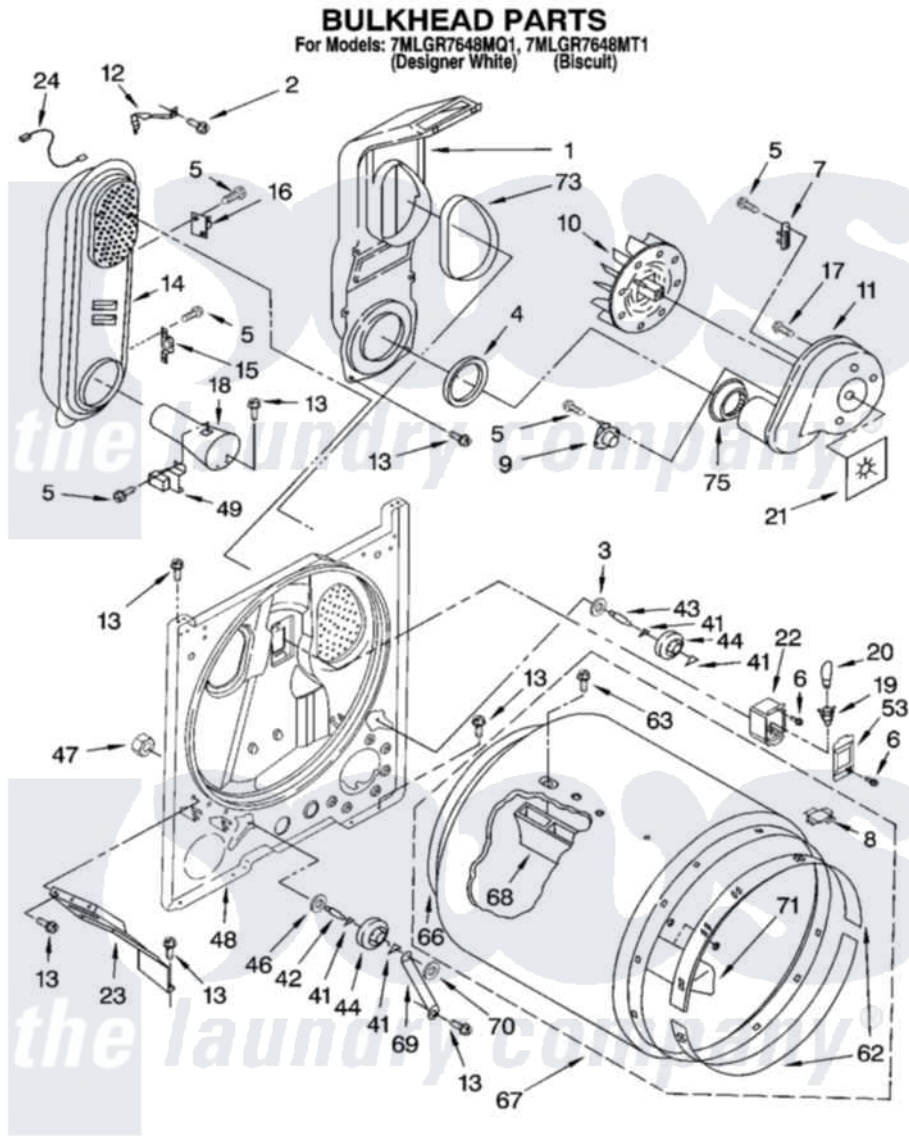

Whirlpool 7MLGR7648MT1 03 - BULKHEAD PARTS

8180331

5

Whirlpool [Residential Whirlpool 7MLGR7648MT1 Dryer Parts](#) Parts Diagram 03 - BULKHEAD PARTS
Click on the part number to view part

Item	Original Part Number	Replaced By	Status	Part Description
1	348368			Lint Chute Assembly
2	489463			Screw, 8-18 X 1/16
3	3388703			Washer, Support
4	347139			Seal, Lint Chute
5	90767			Screw, 8A X 3/8 HeX Washer Head Tapping
6	487909	488729		Screw
7	3392519			Thermal Limiter
8	8066086			Plug, Drum Hole
9	3387134			Thermostat, Internal-Bias
10	694089			Wheel, Blower
11	8557384	8577230		Housing, Blower
12	3398161			CLIP
13	343641	681414		Screw, 10AB X 1/2
14	8530285	279980		Box
15	3403140			Thermostat, High-Limit 205F
16	280010			Kit, Thermal Cut-Off

17	3390647	488729	Screw
18	8066049		Funnel, Burner Light
19	3403634	W10136369	Socket, Drum Light Assembly
20	3406124	22002263	Lamp
21	3394196		Seal, Blower Shaft
22	3977373		Bracket, Drum Light
23	3406022		Bracket, Bulkhead
24	3401707		Jumper, Tco-High Limit
41	690997		Washer, Thrust
42	3399506	W10359270	Shaft, Drum Roller Threads
43	3399507	W10359269	Shaft, Drum Roller Threads
44	3397588	349241T	Support
46	348197		Washer, Support
47	3359452		Nut, Lock
48	3403413		Bulkhead
49	338906		Radiant, Sensor
53	3402841	8532165	Lens, Drum Light
62	692526	279441	BeaRng-Rng
63	97787	W10109200	Screw, Baffle Mounting
66	3406130	279857	Seal
67	695587		Drum Assembly
68	692490		Baffle, Drum
69	3976434		Bracket, Support Shaft
70	90296		Nut, Push On
71	3403636		Baffle, Drum
73	339956		Seal, Air Duct To Bulkhead
75	696302		Shield, Exhaust