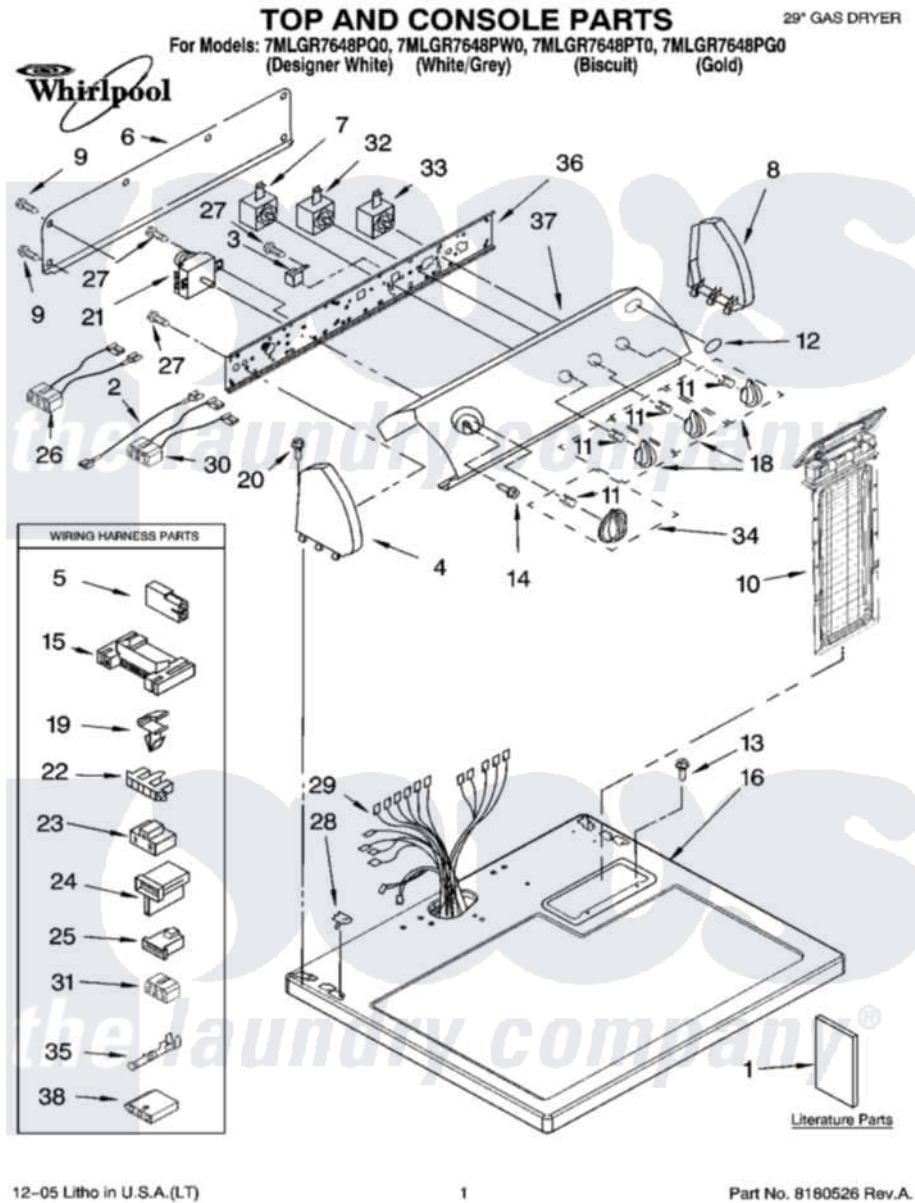

Whirlpool 7MLGR7648PG0 01 - TOP AND CONSOLE PARTS

Whirlpool Residential Whirlpool 7MLGR7648PG0 Dryer Parts Parts Diagram 01 - TOP AND CONSOLE PARTS
 Click on the part number to view part

Item	Original Part Number	Replaced By	Status	Part Description
1	8564241		Not Available	Instructions, Installation
"	8572911		Not Available	Sheet, Cycle Feature
"	8565897		Not Available	Use And Care Guide
"	3979703		Not Available	Wiring Diagram
"	N/A		Not Available	Following May Be Purchased DO-IT-YOURSELF REPAIR MANUALS
"	677818		Not Available	Manual, Do-It- Yourself Repair (Dryer)
2	3401684			Jumper, Wire
3	694419			Mini-Buzzer
4	8271365	279962		Endcap
"	8271368	279965		Endcap
5	717252			Receptacle, Terminal
6	8274261			Do-It-Yourself Repair Manuals
7	3399639			Switch, Rotary Temperature
8	8271359	279962		Endcap

"	8271362	279965	Endcap
9	693995		Screw, Hex Head
10	8557857		Screen, Lint
"	8557858		Screen, Lint
11	8536939		Clip, Knob
12	3400985		Medallion
13	688983	487240	Screw, For Mtg. Service Capacitor
14	8533951	3400859	Screw, Grounding
15	3395683		Receptacle, Multi-Terminal
16	8557930	8563985	Top
"	8557931	8563986	Top
18	8544935		Knob, Control
"	8544936		Knob, Control
"	8544938		Knob, Control
19	3394427		Clip-Harness
20	388326		Screw, 8-18 X 1.25
21	8299766		Timer Assembly
22	3397269		Connector, Timer
23	3401144		Connector
24	3403499		Connector, 2-Position
25	3403498		Connector, 3-Position
26	3397695		Wire, Jumper
27	8533971	90767	Screw, 8A X 3/8 HeX Washer Head Tapping
28	357213		Nut, Push-In
29	8299879		Harness, Wiring
30	3396029	8539893	Wire, Jumper
31	3347243		Block, Disconnect
32	3405156		Switch, Rotary
33	3398095		Switch, Push-To-Start
34	8544955		Timer Knob Assembly
"	8544956		Timer Knob Assembly
"	8544958		Timer Knob Assembly
35	94614		Terminal
36	8544895		Bracket, Control
37	8318804		Panel, Control
"	8318806		Panel, Control
"	8318805		Panel, Control
"	8577307	Not Available	Panel, Control (Includes Illus. 12) (Gold)
38	3936144		Do-It-Yourself Repair Manuals