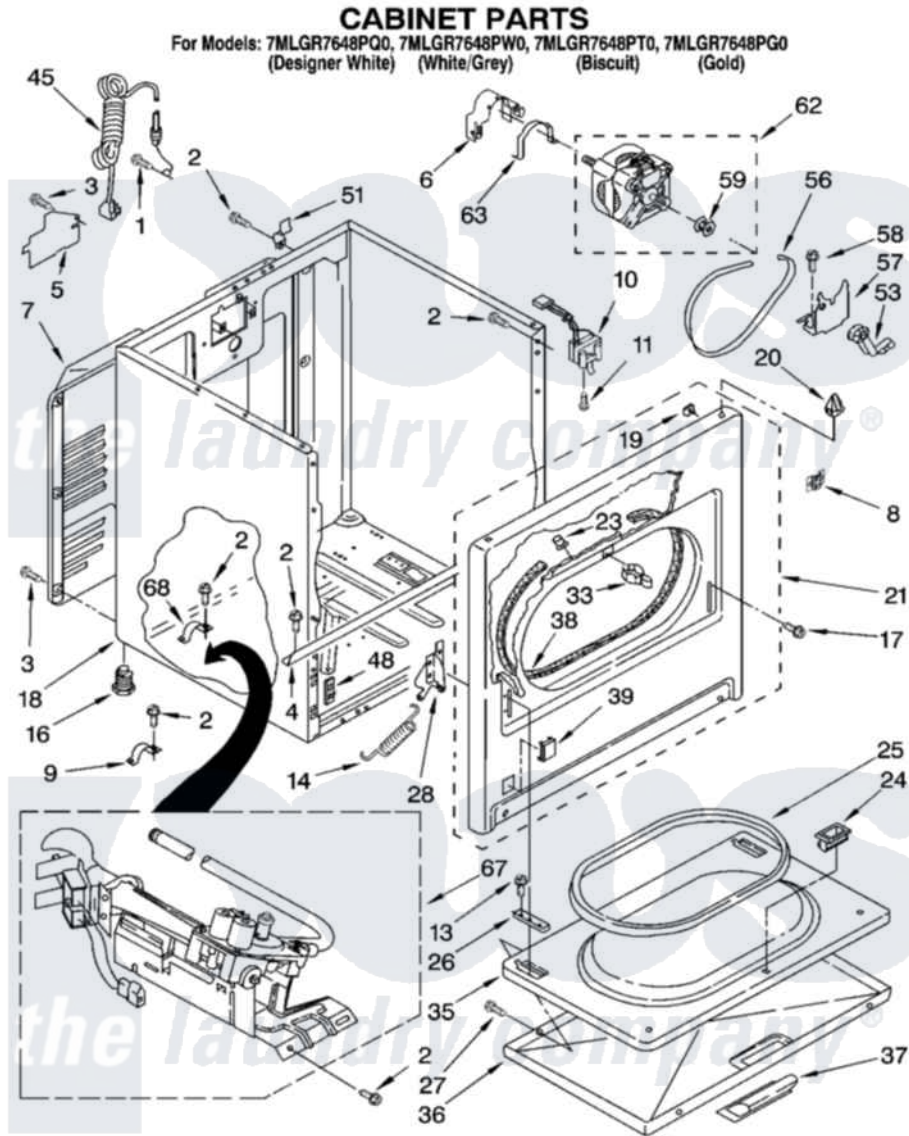

# Whirlpool 7MLGR7648PG0 02 - CABINET PARTS

8180526

3

Whirlpool [Residential Whirlpool 7MLGR7648PG0 Dryer Parts](#) Parts Diagram 02 - CABINET PARTS  
Click on the part number to view part

Item	Original Part Number	Replaced By	Status	Part Description
1	697776	<a href="#">4331106</a>		Screw, No.10-32 X 7/16
2	343641	<a href="#">681414</a>		Screw, 10AB X 1/2
3	<a href="#">693995</a>			Screw, Hex Head
4	<a href="#">8541400</a>			Bracket, Cabinet
5	<a href="#">3396795</a>			Cover, Terminal Block
6	<a href="#">3404162</a>			Clamp, Motor
7	3396805	<a href="#">280043</a>		Panel-Rear
8	8546676	<a href="#">W10041960</a>		Spring, Door
9	<a href="#">3980175</a>			Clamp, Elbow
10	<a href="#">3406107</a>			Door Switch Assembly
11	697773	<a href="#">3395530</a>		Screw
13	3357011	<a href="#">308685</a>		Side Trim )
14	8541401	<a href="#">W10041960</a>		Spring, Door
16	3392100	<a href="#">49621</a>		Feet-Leveling
"	<a href="#">279810</a>			Foot-Optional
17	342043	<a href="#">486146</a>		Screw