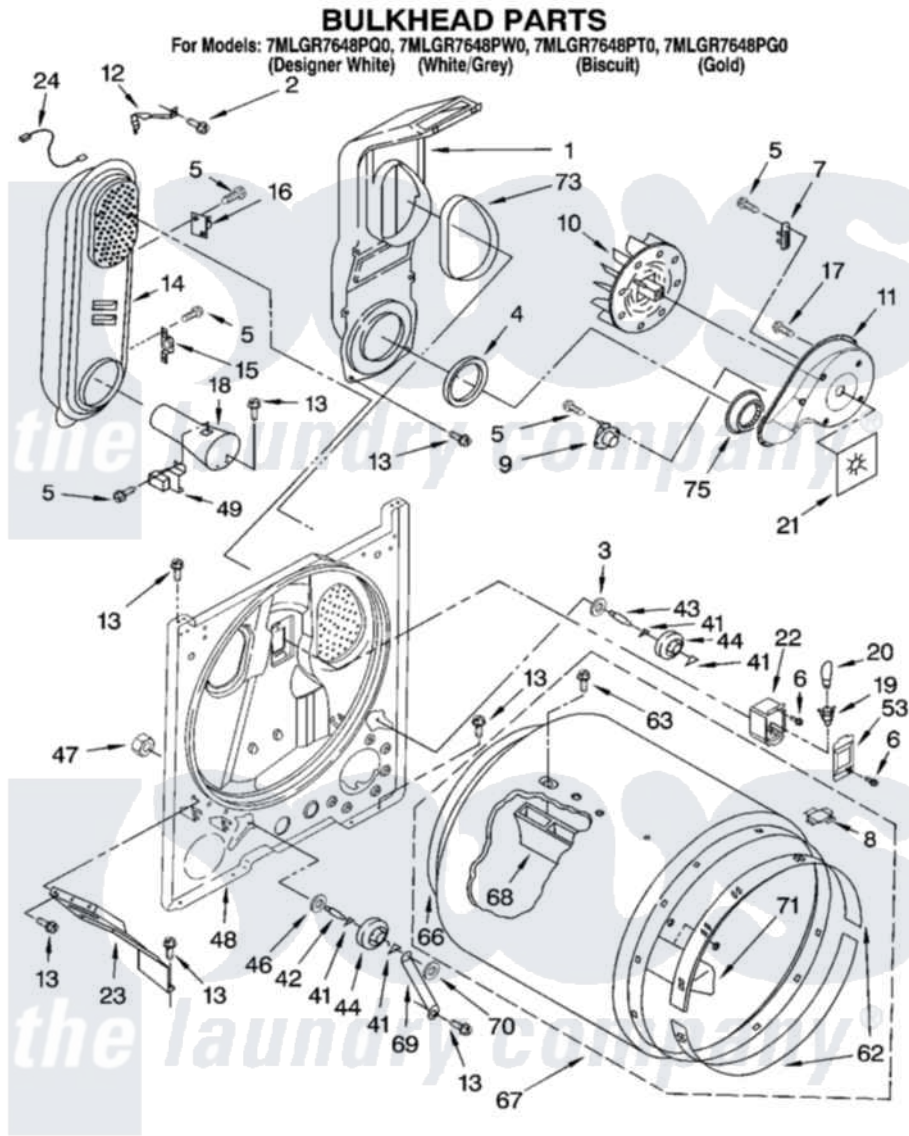

Whirlpool 7MLGR7648PG0 03 - BULKHEAD PARTS

8180526

5

Whirlpool [Residential Whirlpool 7MLGR7648PG0 Dryer Parts](#) Parts Diagram 03 - BULKHEAD PARTS
 Click on the part number to view part

Item	Original Part Number	Replaced By	Status	Part Description
1	348368			Lint Chute Assembly
2	489463			Screw, 8-18 X 1/16
3	3388703			Washer, Support
4	347139			Seal, Lint Chute
5	90767			Screw, 8A X 3/8 HeX Washer Head Tapping
6	487909	488729		Screw
7	3392519			Thermal Limiter
8	8066086			Plug, Drum Hole
9	3387134			Thermostat, Internal-Bias
10	694089			Wheel, Blower
11	8577230			Housing, Blower
12	3398161			CLIP
13	343641	681414		Screw, 10AB X 1/2
14	8530285	279980		Box
15	3403140			Thermostat, High-Limit 205F
16	280010			Kit, Thermal Cut-Off

17	3390647	488729	Screw
18	8066049		Funnel, Burner Light
19	3403634	W10136369	Socket, Drum Light Assembly
20	3406124	22002263	Lamp
21	3394196		Seal, Blower Shaft
22	3977373		Bracket, Drum Light
23	3406022		Bracket, Bulkhead
24	3401707		Jumper, Tco-High Limit
41	690997		Washer, Thrust
42	3399506	W10359270	Shaft, Drum Roller Threads
43	3399507	W10359269	Shaft, Drum Roller Threads
44	3397590	349241T	Support
46	348197		Washer, Support
47	3359452		Nut, Lock
48	3403413		Bulkhead
49	338906		Radiant, Sensor
53	3402841	8532165	Lens, Drum Light
62	692526	279441	BeaRng-Rng
63	97787	W10109200	Screw, Baffle Mounting
66	3406130	279857	Seal
67	695587		Drum Assembly
68	692490		Baffle, Drum
69	3976434		Bracket, Support Shaft
70	90296		Nut, Push On
71	3403636		Baffle, Drum
73	339956		Seal, Air Duct To Bulkhead
75	696302		Shield, Exhaust