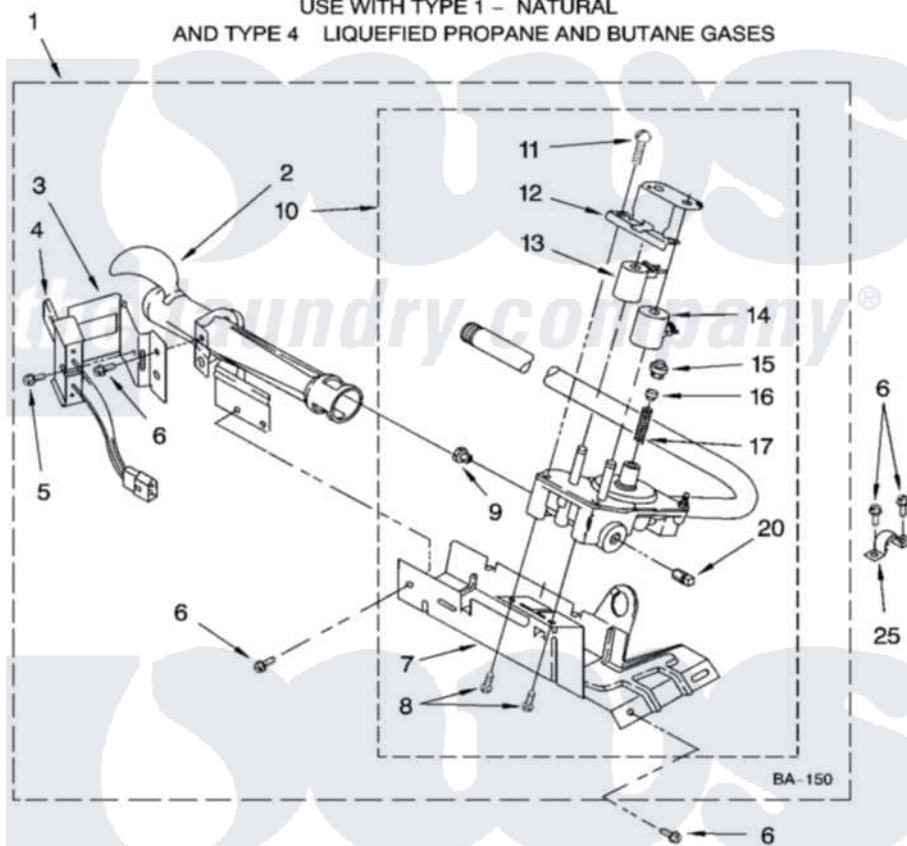

Whirlpool 7MLGR7648PG0 04 - 8318272 BURNER ASSEMBLY, OPTIONAL PARTS (NOT INCLUDED)

8318272 BURNER ASSEMBLY

For Models: 7MLGR7648PQ0, 7MLGR7648PW0, 7MLGR7648PT0, 7MLGR7648PG0
(Designer White) (White/Grey) (Biscuit) (Gold)

USE WITH TYPE 1 - NATURAL
AND TYPE 4 LIQUEFIED PROPANE AND BUTANE GASES

8180528

7

Whirlpool [Residential Whirlpool 7MLGR7648PG0 Dryer Parts](#) Parts Diagram 04 - 8318272 BURNER ASSEMBLY, OPTIONAL PARTS (NOT INCLUDED).
Click on the part number to view part

Item	Original Part Number	Replaced By	Status	Part Description
1	8318272	W10465748		Burner-Gas
2	688617	693140		Burner
3	694298			Bracket, Ignitor
4	686590	279311		Ignitor
5	3393909			Screw, 8-32 X 7/8
6	343641	681414		Screw, 10AB X 1/2
7	693986			Base, Burner
8	3387057			Screw, 10-16 X 1/2 Orifice, Burner
9	234826			Orifice, Burner Type 1
"	229742			Orifice, Burner
"	234868			Orifice, Burner
10	8318277	W10337269		Valve-Gas
11	694421			Screw, Bracket Mounting
12	694538			Bracket, Shunt