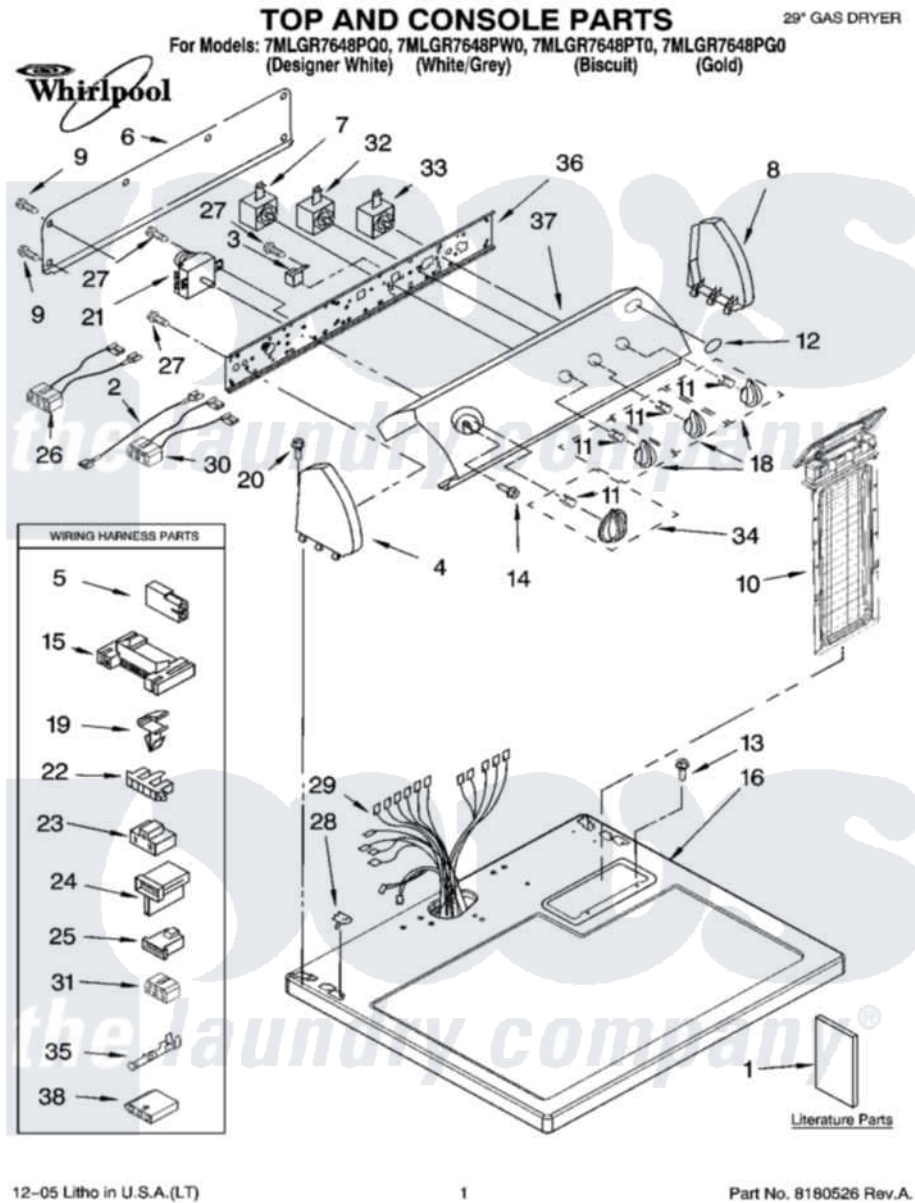

Whirlpool 7MLGR7648PQ0 01 - TOP AND CONSOLE PARTS

Whirlpool Residential Whirlpool 7MLGR7648PQ0 Dryer Parts Parts Diagram 01 - TOP AND CONSOLE PARTS
 Click on the part number to view part

Item	Original Part Number	Replaced By	Status	Part Description
1	8564241		Not Available	Instructions, Installation
"	8572911		Not Available	Sheet, Cycle Feature
"	8565897		Not Available	Use And Care Guide
"	3979703		Not Available	Wiring Diagram
"	N/A		Not Available	Following May Be Purchased DO-IT-YOURSELF REPAIR MANUALS
"	677818		Not Available	Manual, Do-It- Yourself Repair (Dryer)
2	3401684			Jumper, Wire
3	694419			Mini-Buzzer
4	8271365	279962		Endcap
"	8271368	279965		Endcap
5	717252			Receptacle, Terminal
6	8274261			Do-It-Yourself Repair Manuals
7	3399639			Switch, Rotary Temperature
8	8271359	279962		Endcap

"	8271362	279965	Endcap
9	693995		Screw, Hex Head
10	8557857		Screen, Lint
"	8557858		Screen, Lint
11	8536939		Clip, Knob
12	3400985		Medallion
13	688983	487240	Screw, For Mtg. Service Capacitor
14	8533951	3400859	Screw, Grounding
15	3395683		Receptacle, Multi-Terminal
16	8557930	8563985	Top
"	8557931	8563986	Top
18	8544935		Knob, Control
"	8544936		Knob, Control
"	8544938		Knob, Control
19	3394427		Clip-Harness
20	388326		Screw, 8-18 X 1.25
21	8299766		Timer Assembly
22	3397269		Connector, Timer
23	3401144		Connector
24	3403499		Connector, 2-Position
25	3403498		Connector, 3-Position
26	3397695		Wire, Jumper
27	8533971	90767	Screw, 8A X 3/8 HeX Washer Head Tapping
28	357213		Nut, Push-In
29	8299879		Harness, Wiring
30	3396029	8539893	Wire, Jumper
31	3347243		Block, Disconnect
32	3405156		Switch, Rotary
33	3398095		Switch, Push-To-Start
34	8544955		Timer Knob Assembly
"	8544956		Timer Knob Assembly
"	8544958		Timer Knob Assembly
35	94614		Terminal
36	8544895		Bracket, Control
37	8318804		Panel, Control
"	8318806		Panel, Control
"	8318805		Panel, Control
"	8577307	Not Available	Panel, Control (Includes Illus. 12) (Gold)
38	3936144		Do-It-Yourself Repair Manuals