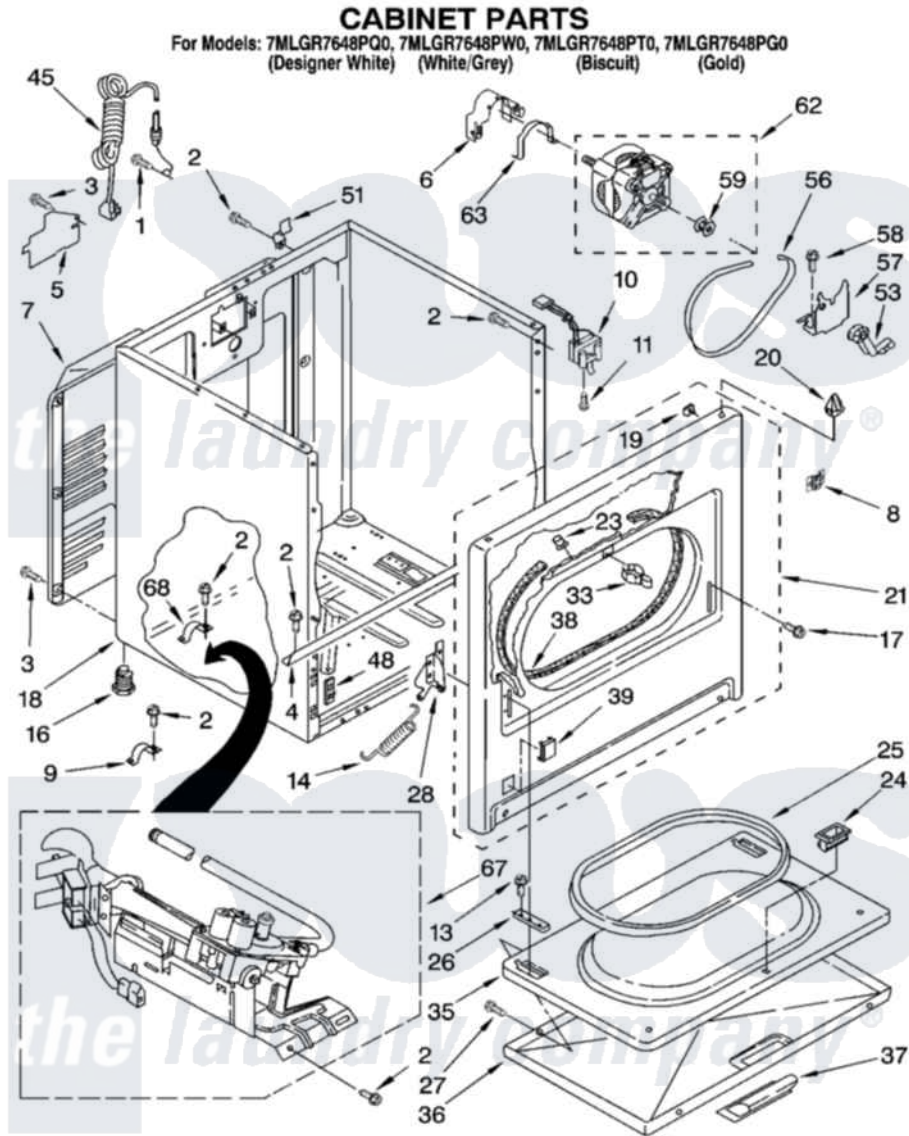

Whirlpool 7MLGR7648PQ0 02 - CABINET PARTS

8180526

3

Whirlpool [Residential Whirlpool 7MLGR7648PQ0 Dryer Parts](#) Parts Diagram 02 - CABINET PARTS
Click on the part number to view part

Item	Original Part Number	Replaced By	Status	Part Description
1	697776	4331106		Screw, No.10-32 X 7/16
2	343641	681414		Screw, 10AB X 1/2
3	693995			Screw, Hex Head
4	8541400			Bracket, Cabinet
5	3396795			Cover, Terminal Block
6	3404162			Clamp, Motor
7	3396805	280043		Panel-Rear
8	8546676	W10041960		Spring, Door
9	3980175			Clamp, Elbow
10	3406107			Door Switch Assembly
11	697773	3395530		Screw
13	3357011	308685		Side Trim)
14	8541401	W10041960		Spring, Door
16	3392100	49621		Feet-Leveling
"	279810			Foot-Optional
17	342043	486146		Screw

18	8530603	8533643	Cabinet
"	8530606	3977306	Cabinet
19	98234		Clip, U-Bend
20	690363	18776	Lock, Front Top
21	3395197	279740	Panel
"	3977243	279890	Panel
23	685203	279220	Clip
24	3389441		Door Catch Assembly
25	3390731		Seal, Door
26	337189		Clip, Hinge
27	694091		Trim, Side Right Hand
28	8066056		Hinge, Door
"	8066057		Hinge, Door
33	696144	279570	Latch
35	695737		Door, Rear
36	3393549		Door, Front
"	3977241		Door, Front
37	690270	348721	Handle
"	3977242		Handle, Door
38	3406129		Seal And Bearing Assembly
39	3394975		Plug, Front Panel
"	3394978		Plug, Front Panel
45	344020	3401402	Cord, Power
48	3394083		Clip, Front Panel
51	238088	8066217	Hinge, Top
53	691366		Idler And Pulley Assembly
56	8066065	341241	Belt
57	348780		Base, Motor
58	3400500		Bolt, 3405245 5/16-18 X 3/4
59	3394341	W10299847	Pulley-Motor
62	8066206	279827	Motor-Drve
63	660658		Clamp, Motor Mounting 343481 685441
67	8318272	W10465748	Burner-Gas
68	341029		Clamp, Pipe Door Spring